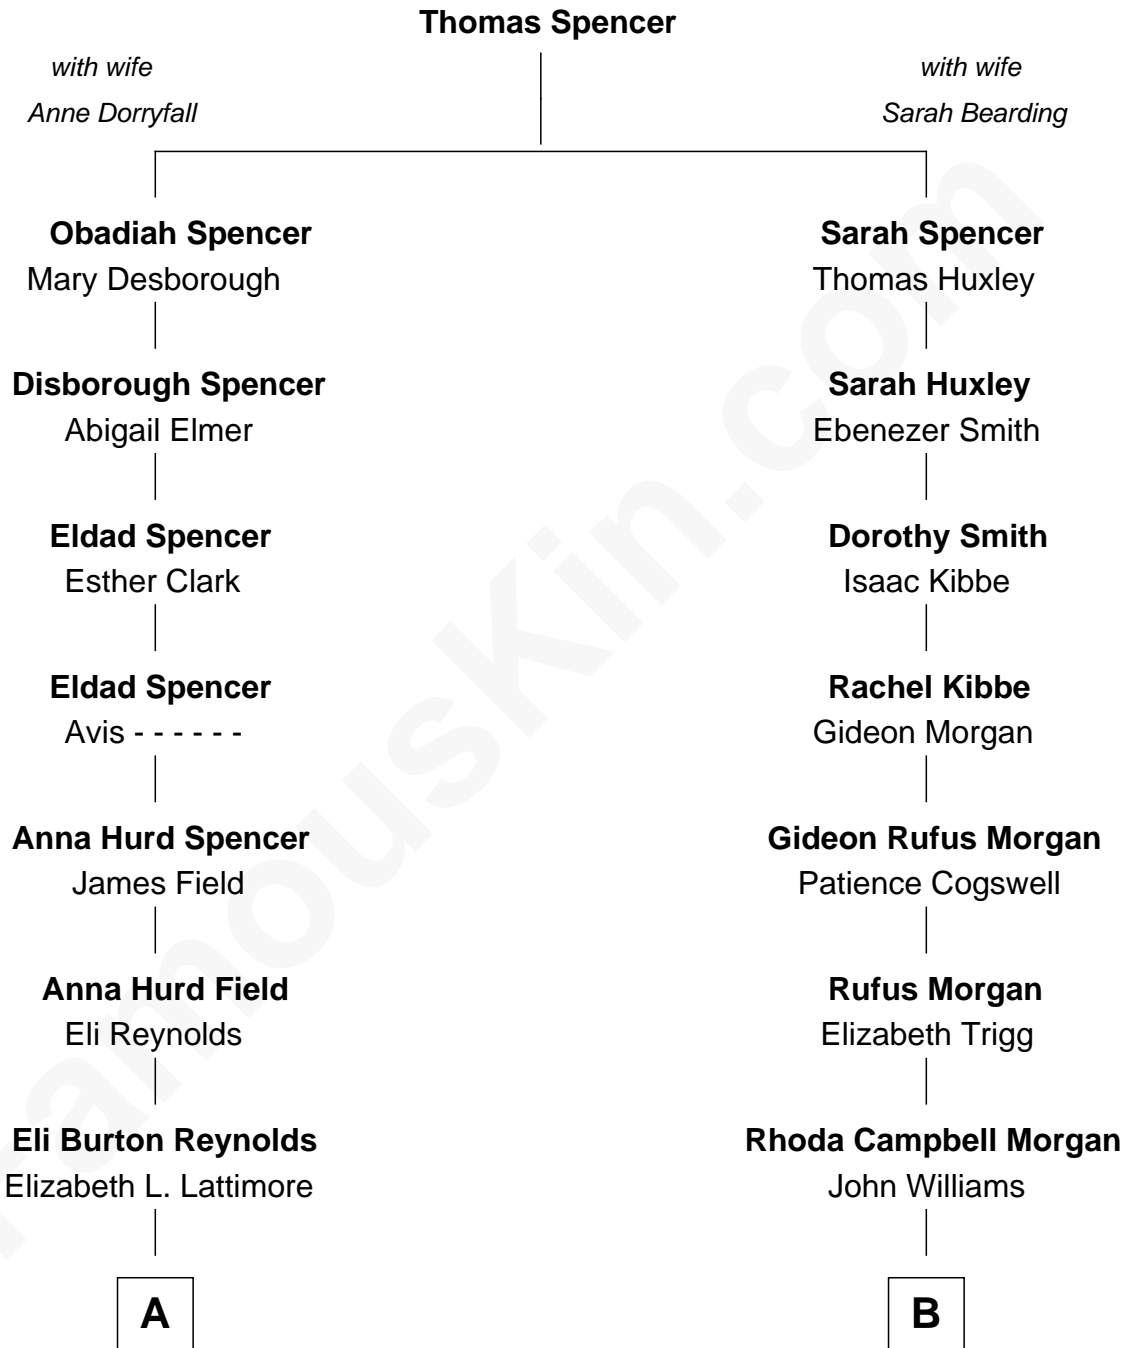

FamousKin.com Relationship Chart of

Burt Reynolds

Movie Actor

9th cousin of

Tennessee Williams

Author of A Streetcar Named Desire

A

John Burton Reynolds

Effie May Thompson

Burton Milo Reynolds

Harriette Fernette Miller

Burt Reynolds

Movie Actor

B

Thomas Lanier Williams

Isabelle Coffin