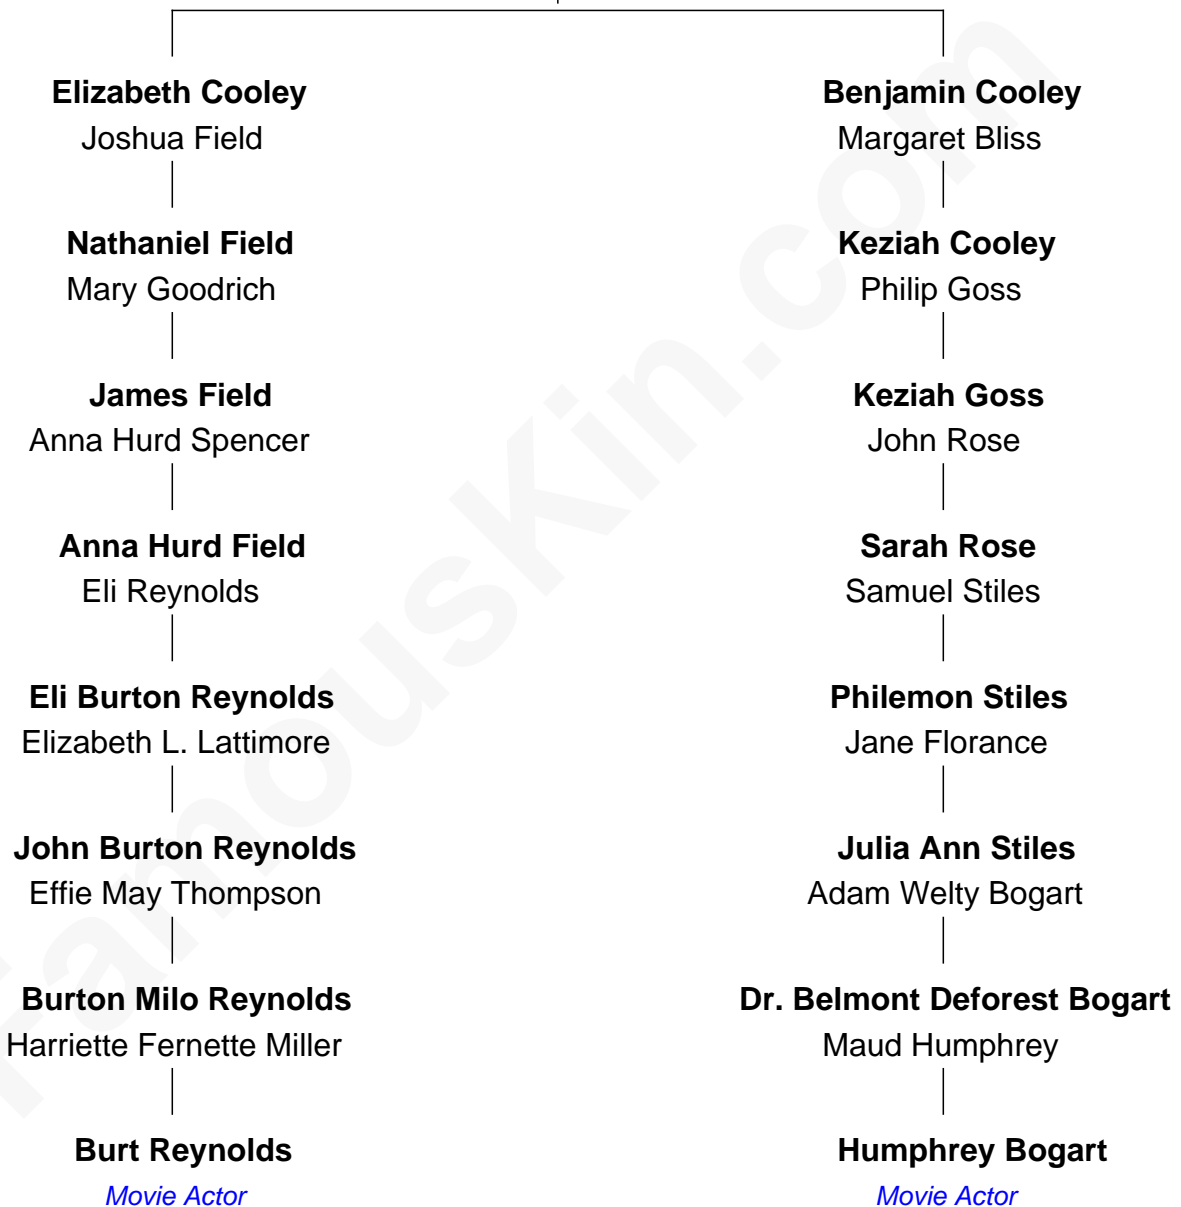

FamousKin.com Relationship Chart of

Burt Reynolds

Movie Actor

7th cousin of

Humphrey Bogart

Movie Actor

Daniel Cooley
Elizabeth Wolcott

Burt Reynolds photo by [Alan Light](#) (CC BY-SA 2.0)