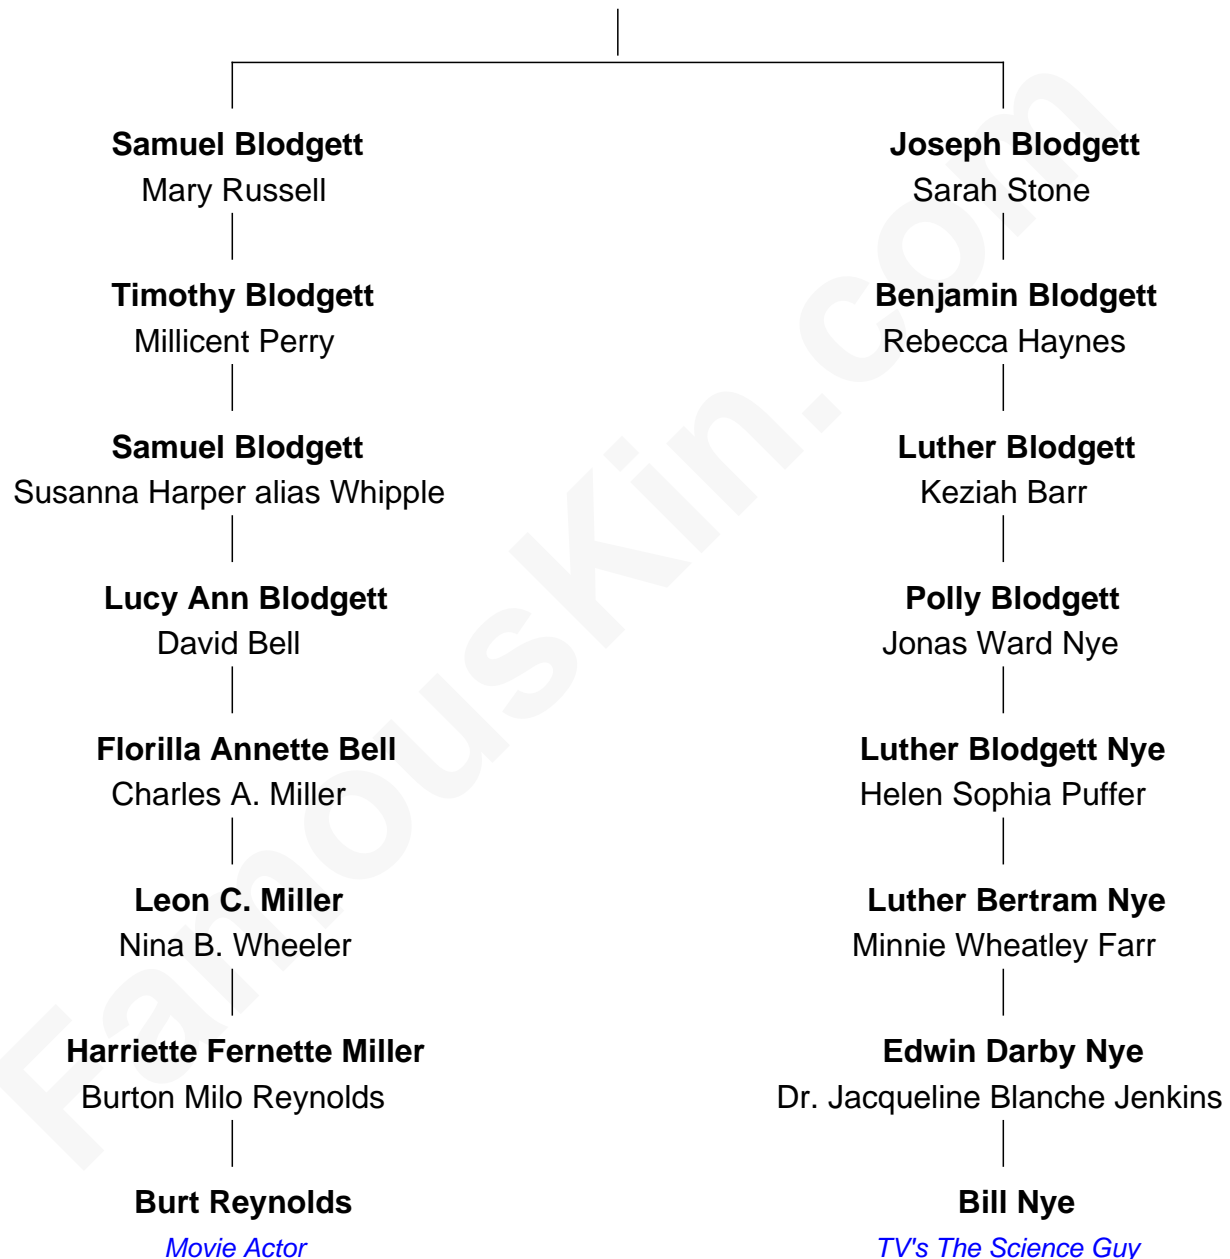

FamousKin.com Relationship Chart of

Burt Reynolds

Movie Actor

7th cousin of

Bill Nye

TV's The Science Guy

Thomas Blodgett

Rebecca Tidd

Burt Reynolds photo by [Alan Light](#) (CC BY-SA 2.0)