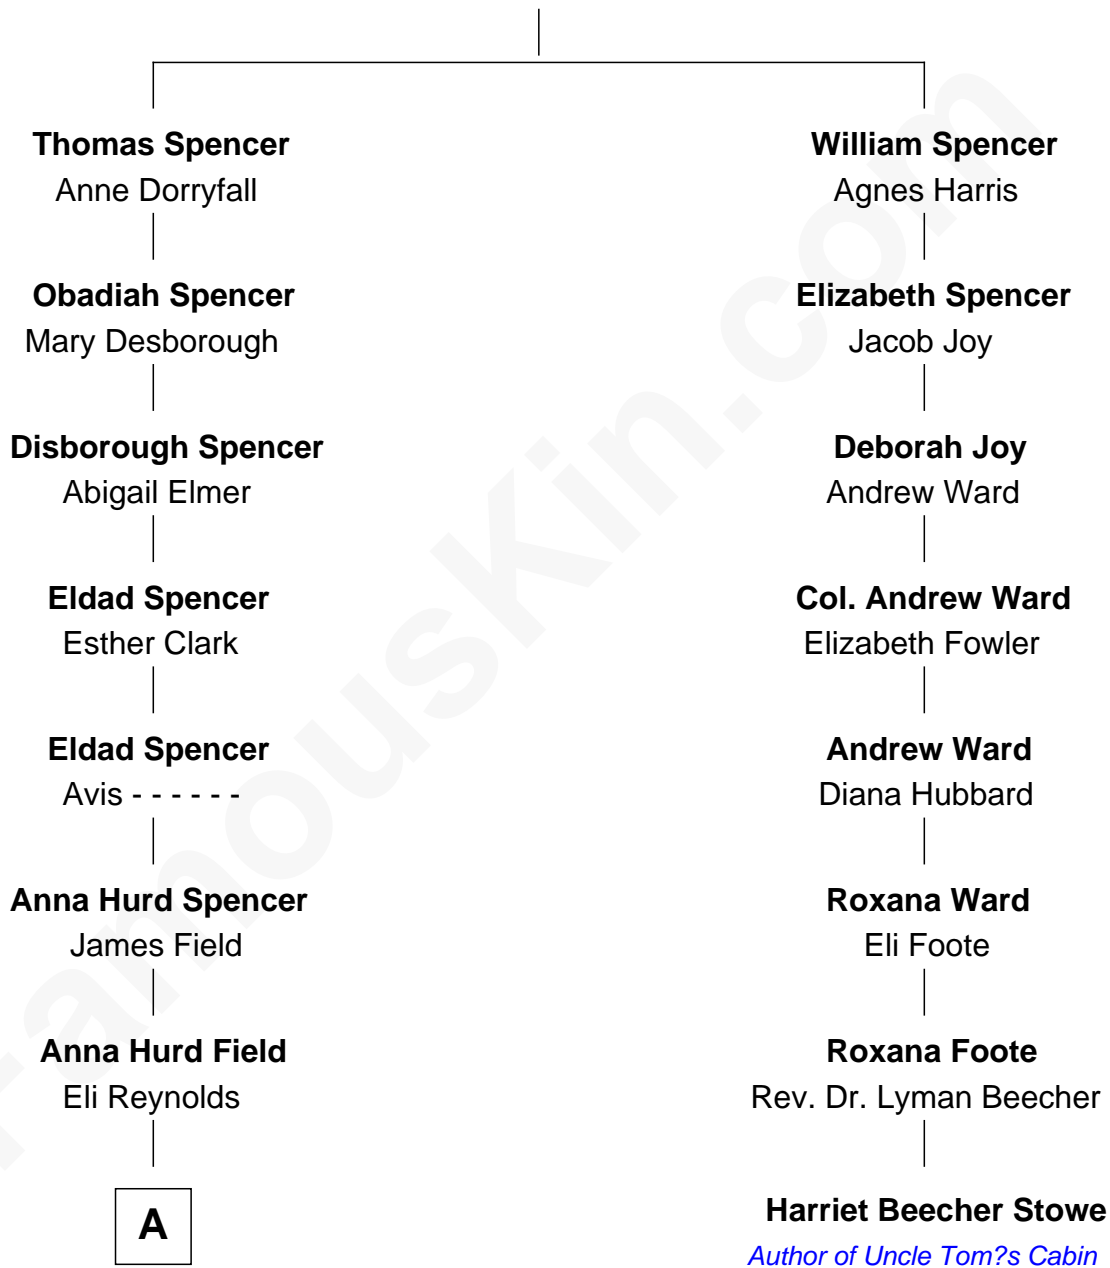

# FamousKin.com Relationship Chart of

**Burt Reynolds**

*Movie Actor*

7th cousin 3 times removed of

**Harriet Beecher Stowe**

*Author of Uncle Tom's Cabin*

**Gerard Spencer**

Alice Whitbread

**A**

—  
**Eli Burton Reynolds**  
Elizabeth L. Lattimore

—  
**John Burton Reynolds**  
Effie May Thompson

—  
**Burton Milo Reynolds**  
Harriette Fernette Miller

—  
**Burt Reynolds**  
*Movie Actor*

FamousKin.com