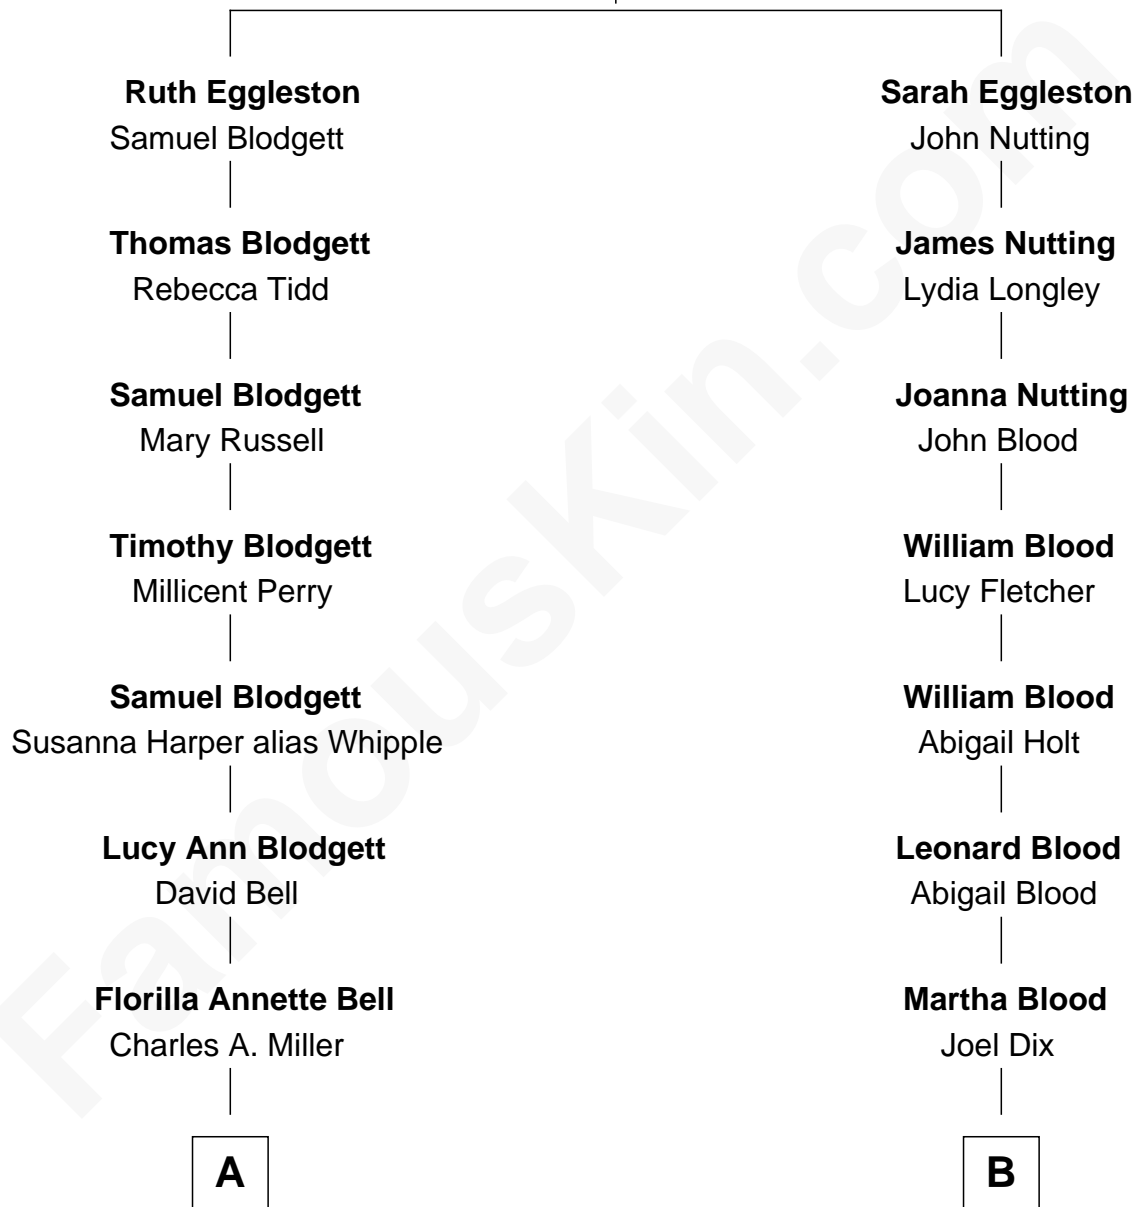

FamousKin.com Relationship Chart of

Burt Reynolds

Movie Actor

9th cousin 2 times removed of

John Cena

Movie Actor and WWE Pro Wrestler

Stephen Eggleston

Jane - - - - -

A

Leon C. Miller
Nina B. Wheeler

Harriette Fernette Miller
Burton Milo Reynolds

Burt Reynolds
Movie Actor

B

Martha Emma Dix
Charles H. Nichols

Charles Nichols
Julia Ellen Skelton

Natalie Nichols
Ulysses John Lupien