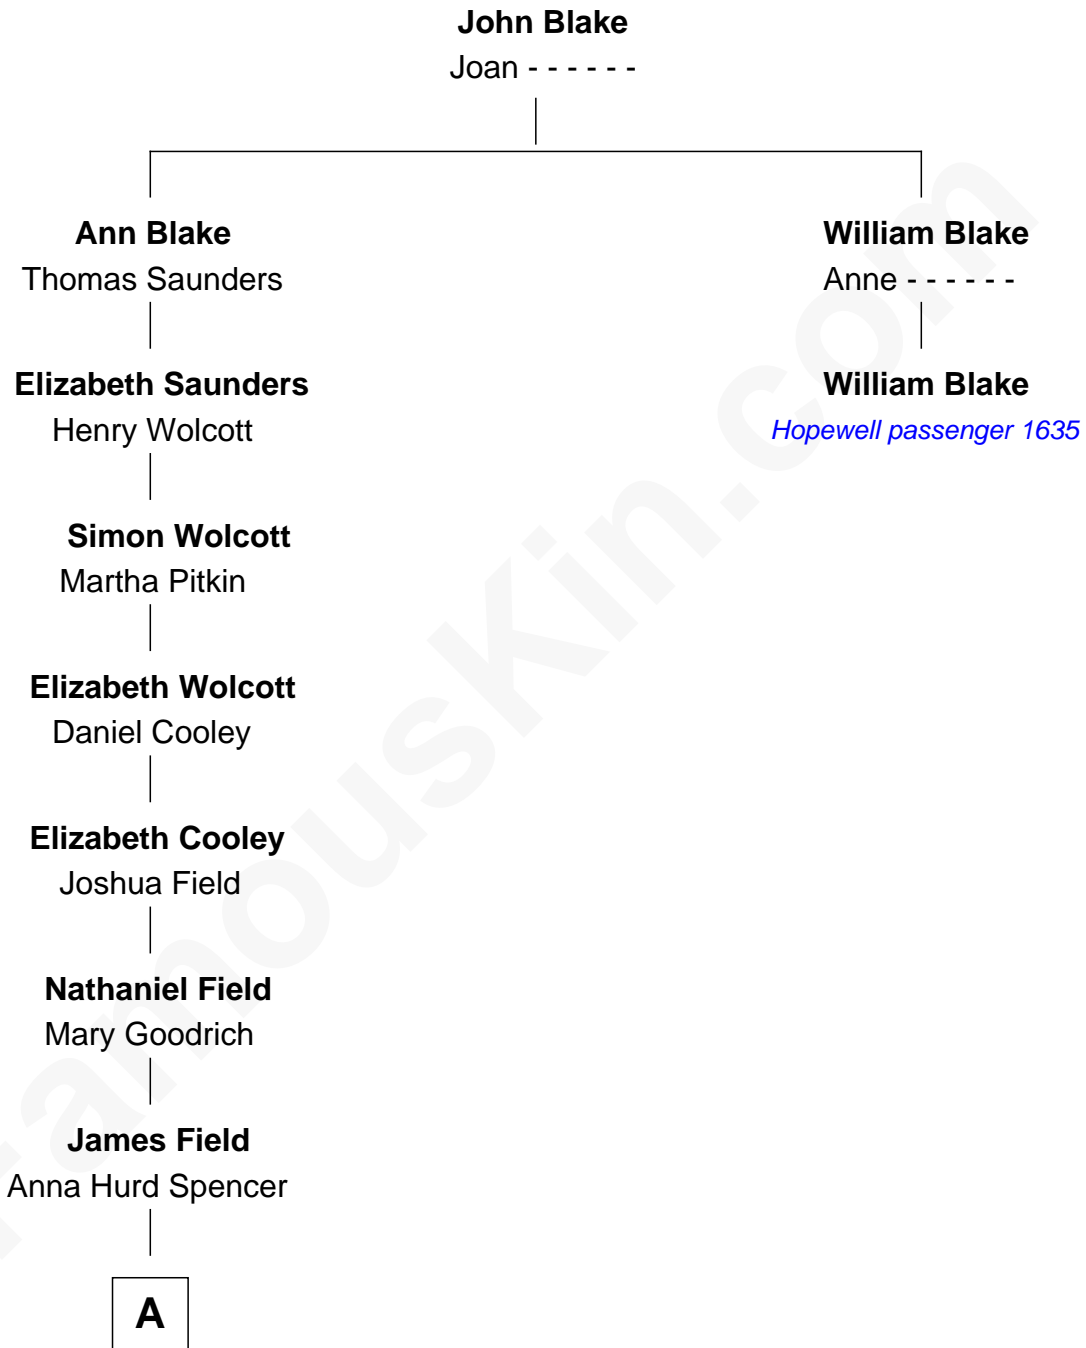

FamousKin.com Relationship Chart of

Burt Reynolds

Movie Actor

1st cousin 10 times removed of

William Blake

(c1594 - unk) Hopewell passenger 1635

A

—
Anna Hurd Field

Eli Reynolds

—
Eli Burton Reynolds

Elizabeth L. Lattimore

—
John Burton Reynolds

Effie May Thompson

—
Burton Milo Reynolds

Harriette Fernette Miller

—
Burt Reynolds