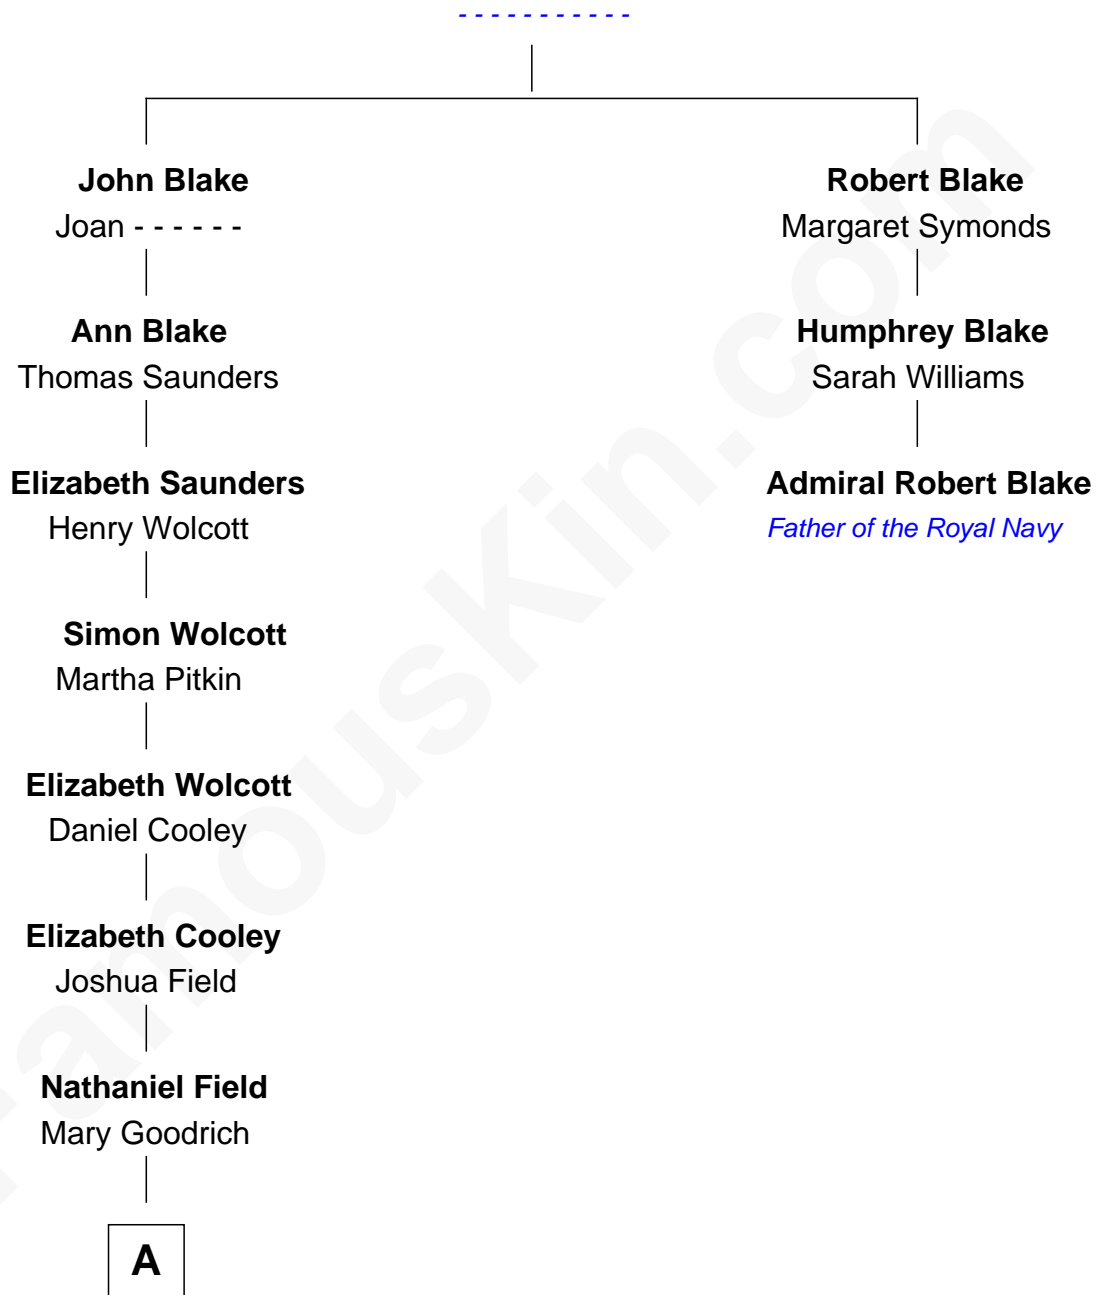

FamousKin.com Relationship Chart of

Burt Reynolds

Movie Actor

2nd cousin 10 times removed of

Admiral Robert Blake

Father of the Royal Navy

Humphrey Blake

A

—
James Field
Anna Hurd Spencer

—
Anna Hurd Field
Eli Reynolds

—
Eli Burton Reynolds
Elizabeth L. Lattimore

—
John Burton Reynolds
Effie May Thompson

—
Burton Milo Reynolds
Harriette Fernette Miller

—
Burt Reynolds
Movie Actor