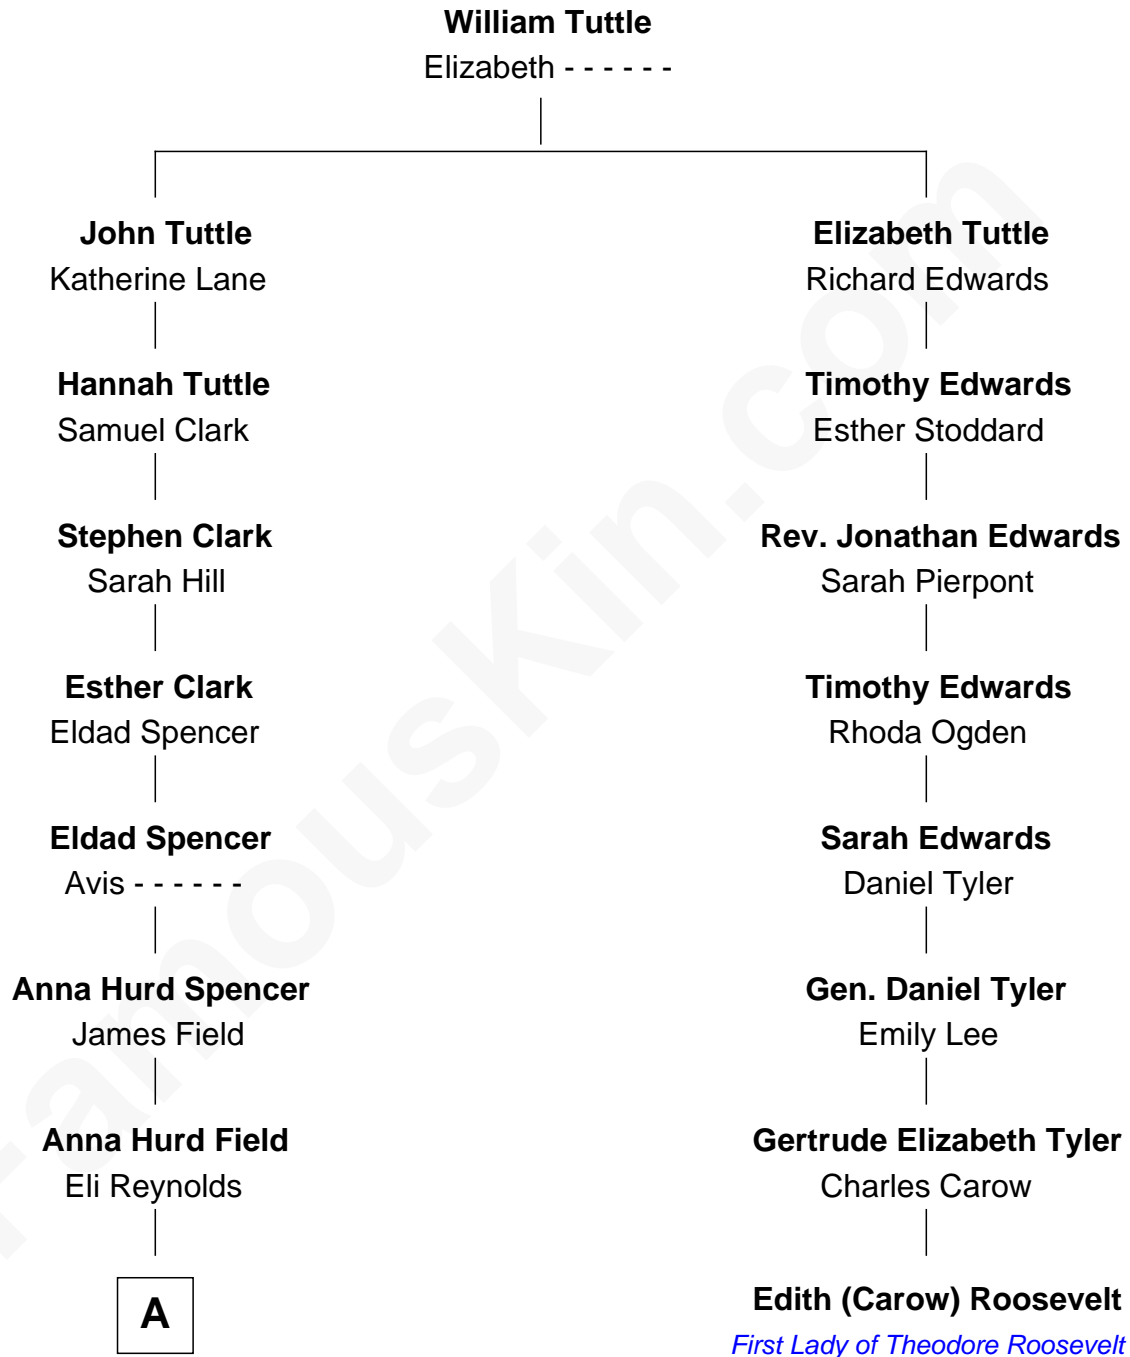

FamousKin.com
Relationship Chart of
Burt Reynolds
Movie Actor

7th cousin 3 times removed of
Edith (Carow) Roosevelt
First Lady of President Theodore Roosevelt

A

—
Eli Burton Reynolds
Elizabeth L. Lattimore

—
John Burton Reynolds
Effie May Thompson

—
Burton Milo Reynolds
Harriette Fernette Miller

—
Burt Reynolds
Movie Actor