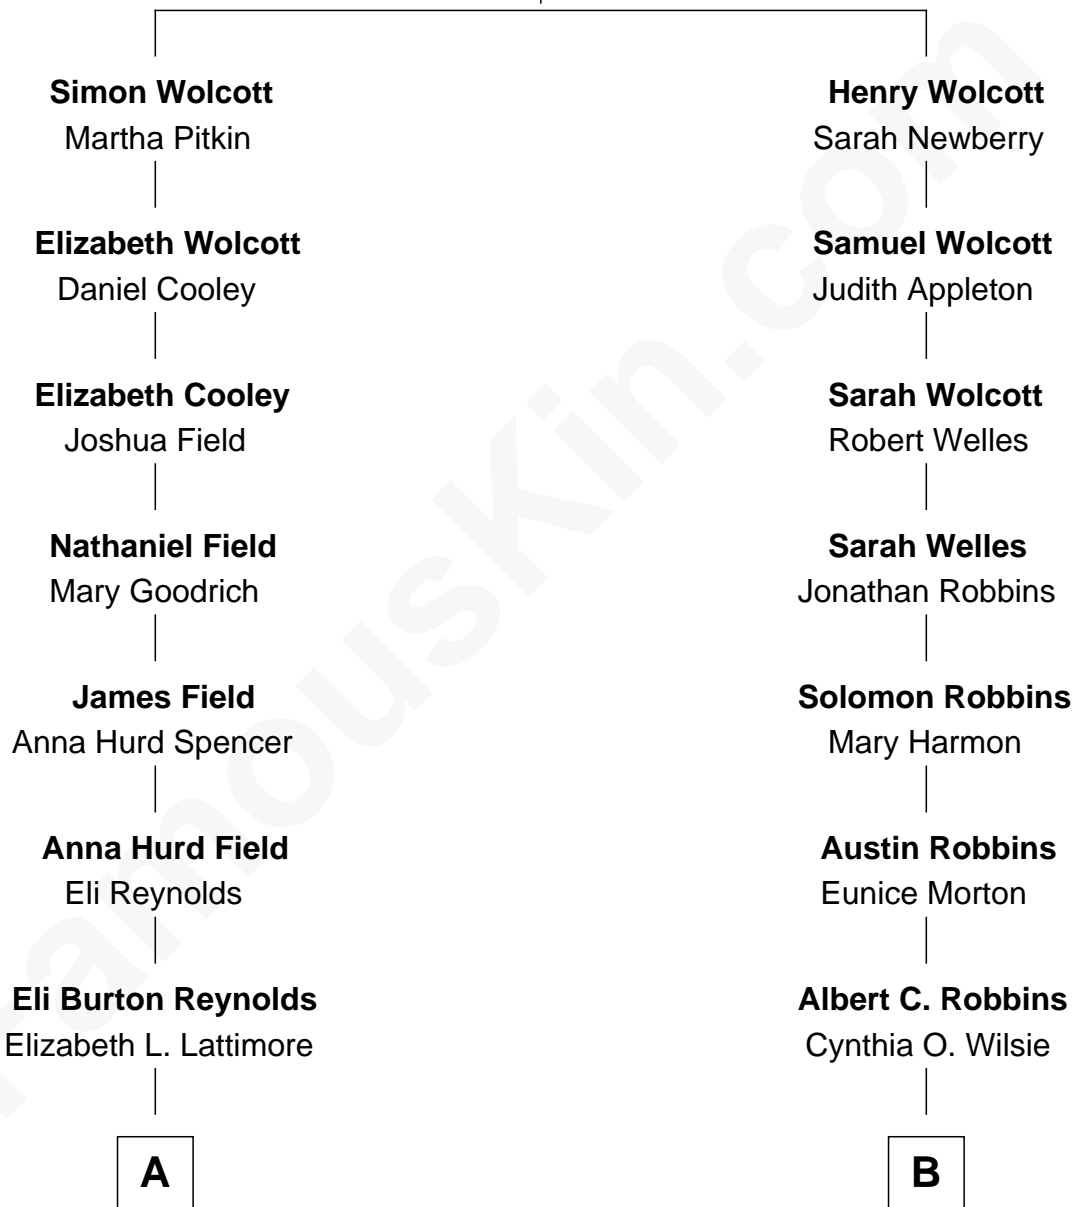

FamousKin.com Relationship Chart of

Burt Reynolds

Movie Actor

9th cousin 1 time removed of

Tim Robbins

TV and Movie Actor

Henry Wolcott
Elizabeth Saunders

A

John Burton Reynolds

Effie May Thompson

Burton Milo Reynolds

Harriette Fernette Miller

Burt Reynolds

Movie Actor

B

Walter A. Robbins