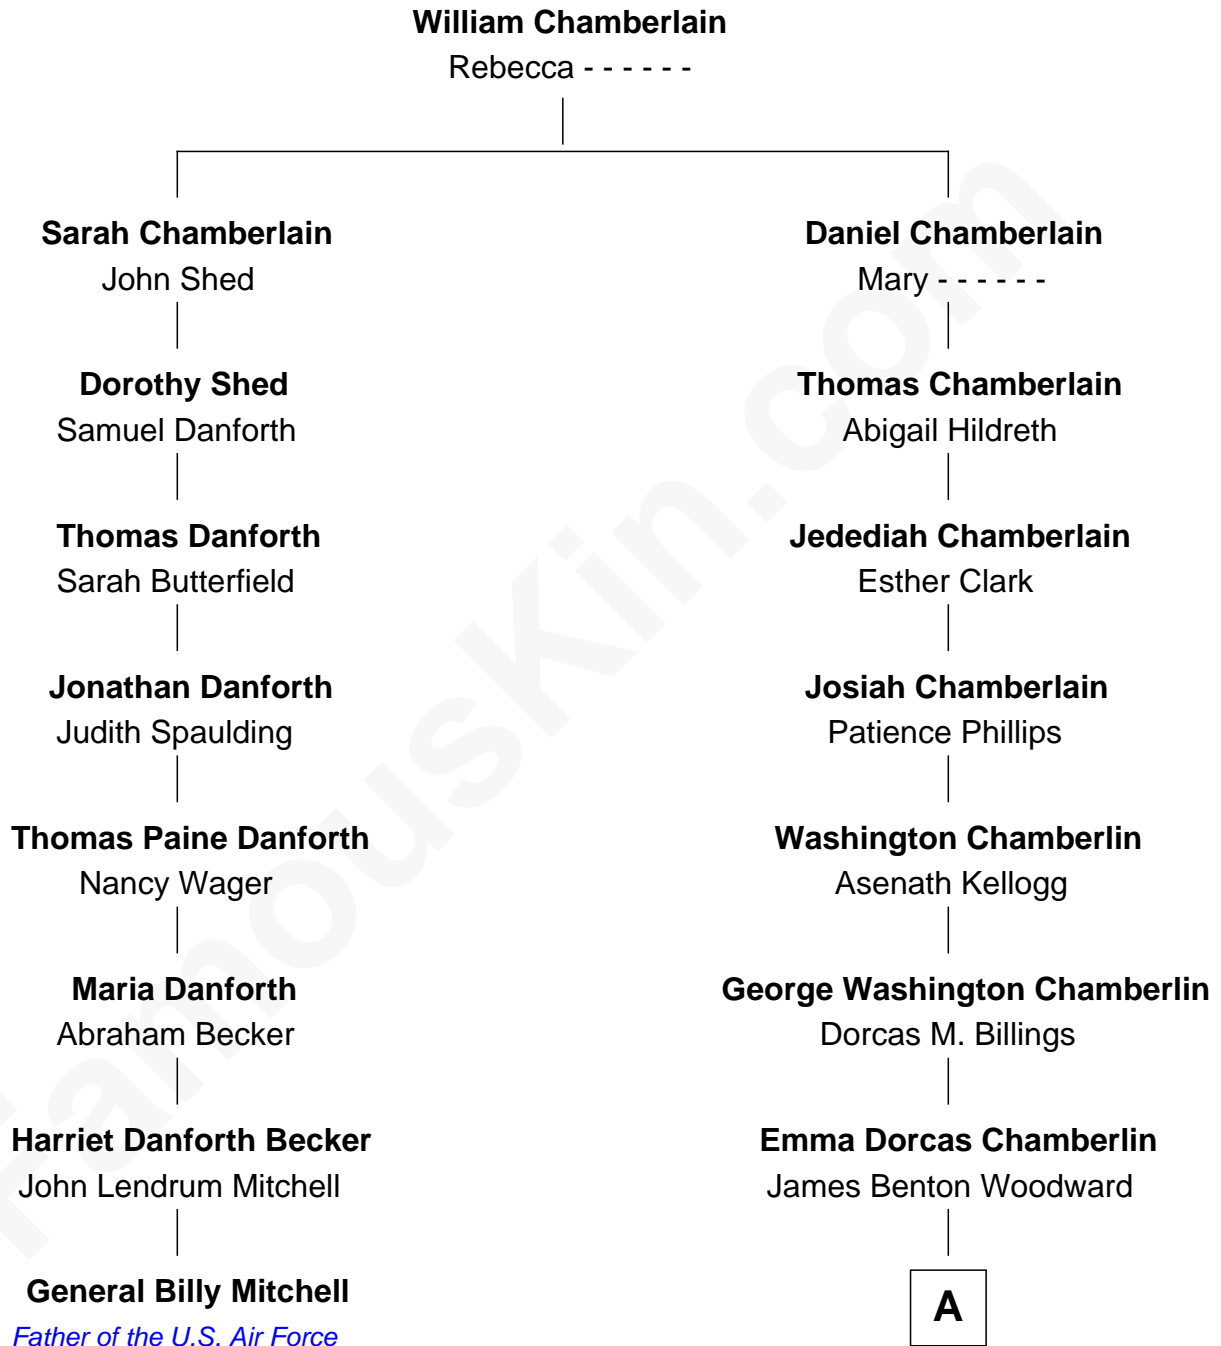

## Relationship Chart of

### General Billy Mitchell

*Father of the U.S. Air Force*

7th cousin 4 times removed of

**Shannon Woodward**  
*TV and Movie Actress*

**A**

|  
**Willis Benton Woodward**

Friedericke M. Steuer

|  
**Roy Colefax Woodward**

Edna Mary Doty

|  
**Gary Allen Woodward**

Norma Corrine Swedlund

|  
**Steven Gary Woodward**

Kathleen Andrea West

|  
**Shannon Woodward**

*TV and Movie Actress*