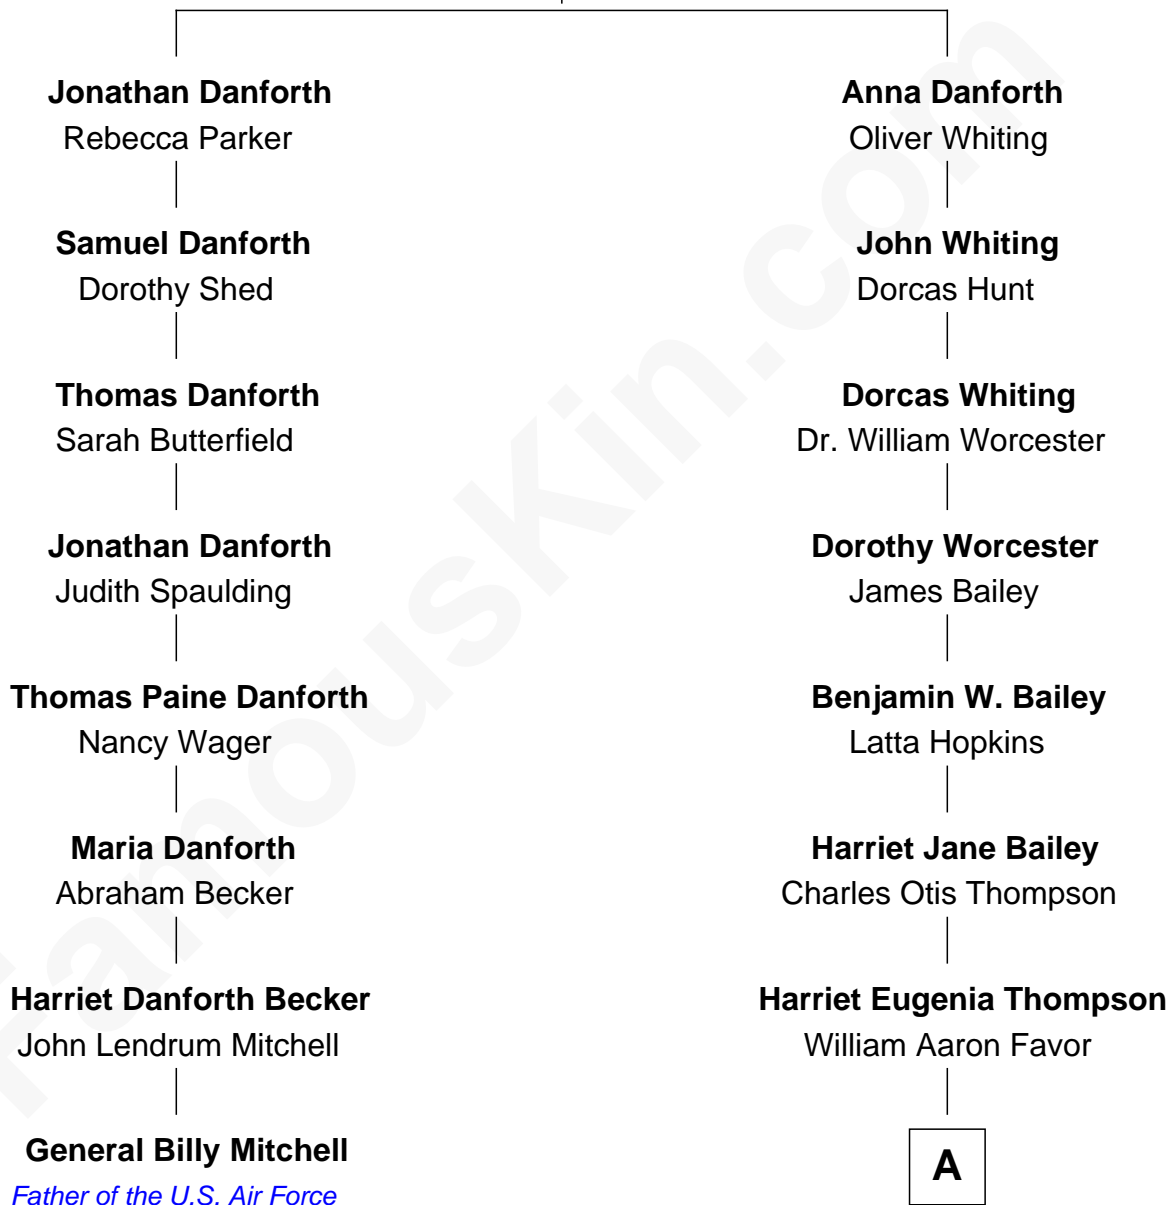

FamousKin.com
Relationship Chart of
General Billy Mitchell
Father of the U.S. Air Force

7th cousin 1 time removed of

Bette Davis
Movie Actress

Jonathan Danforth
 Elizabeth Poulter

A

Ruth Augusta Favor
Harlow Morrell Davis

Bette Davis
Movie Actress

FamousKin.com