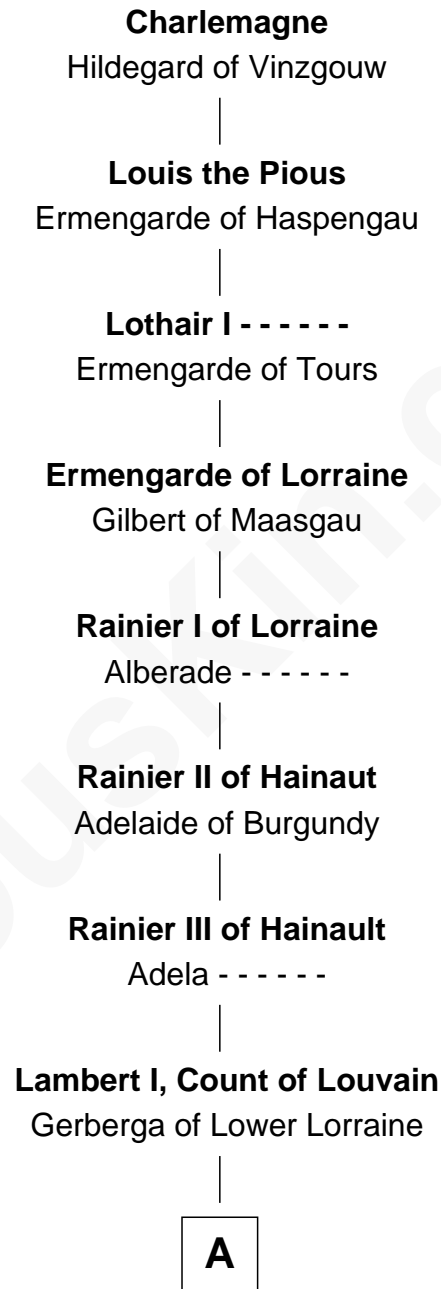

# FamousKin.com Relationship Chart of

**General Billy Mitchell**  
*Father of the U.S. Air Force*

36th Great-grandson of

**Charlemagne**  
*King of the Franks*

**A**

**Mathilde of Louvain**  
Eustace I of Boulogne

**Lambert II of Lens**  
Adelaide of Normandy

**Judith of Lens**  
Waltheof II of Northumbria

**Maud of Northumberland**  
Simon I de St. Liz

**Maud de St. Liz**  
Saher I de Quincy

**Alice de St. Liz**  
Roger de Huntingfield

**Sir William de Huntingfield**  
Isabel FitzWilliam

**Sarah de Huntingfield**  
Richard de Keynes

**Richard de Keynes**  
Alice de Mankesy

**Joan de Keynes**  
Sir Roger Lewknor

**B**

**B**

**Sir Thomas Lewknor**

Sybil - - - - -

**Sir Roger Lewknor**

Katherine Bardolf

| Probable

**Beatrix Lewknor**

Ralph Roper

| Probable

**Edmond Roper**