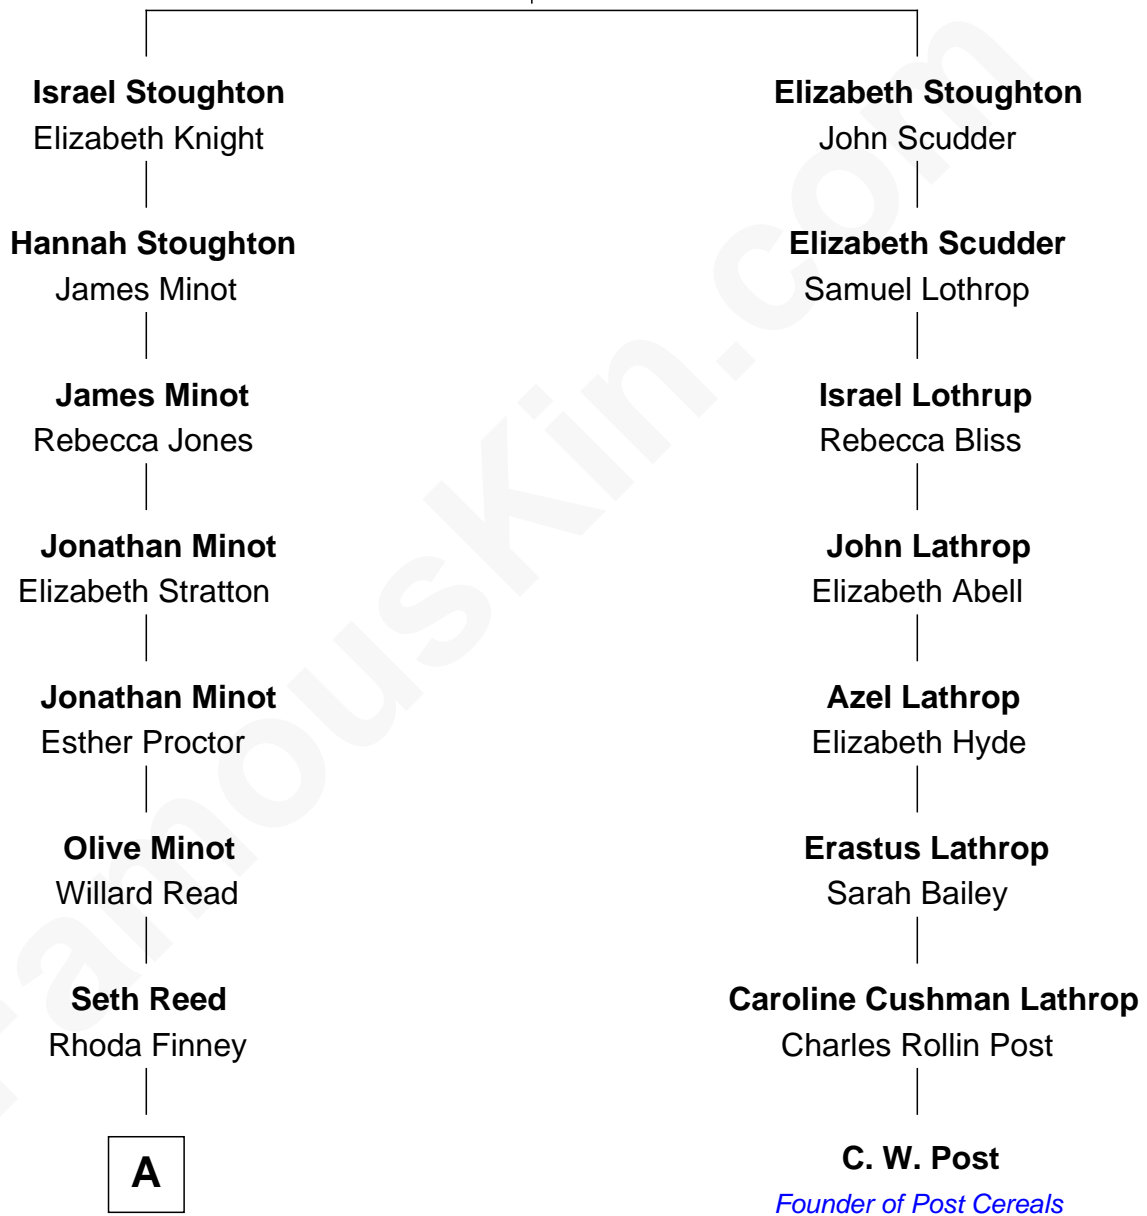

**FamousKin.com**  
**Relationship Chart of**  
**General Billy Mitchell**  
*Father of the U.S. Air Force*

7th cousin 2 times removed of

**C. W. Post**  
*Founder of Post Cereals*

**Rev. Thomas Stoughton**  
 Katherine - - - - -

**A**

—  
**Martha Reed**

Alexander Mitchell

—  
**John Lendrum Mitchell**

Harriet Danforth Becker

—  
**General Billy Mitchell**

*Father of the U.S. Air Force*

FamousKin.com