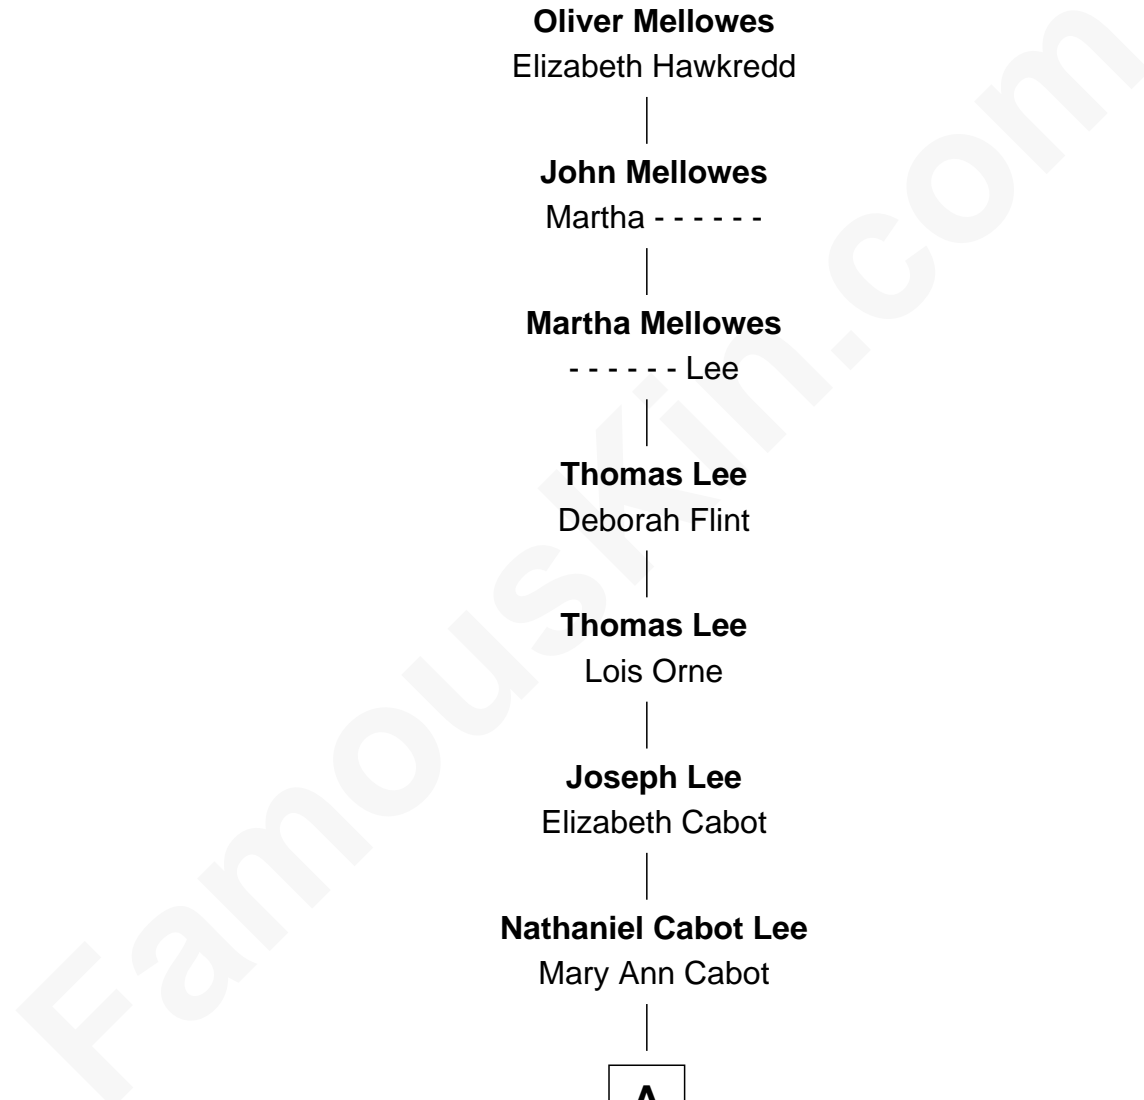

Abraham Mellowes

Martha Bulkeley

Oliver Mellowes

Elizabeth Hawkredd

John Mellowes

Martha - - - - -

Martha Mellowes

- - - - - Lee

Thomas Lee

Deborah Flint

Thomas Lee

Lois Orne

Joseph Lee

Elizabeth Cabot

Nathaniel Cabot Lee

Mary Ann Cabot