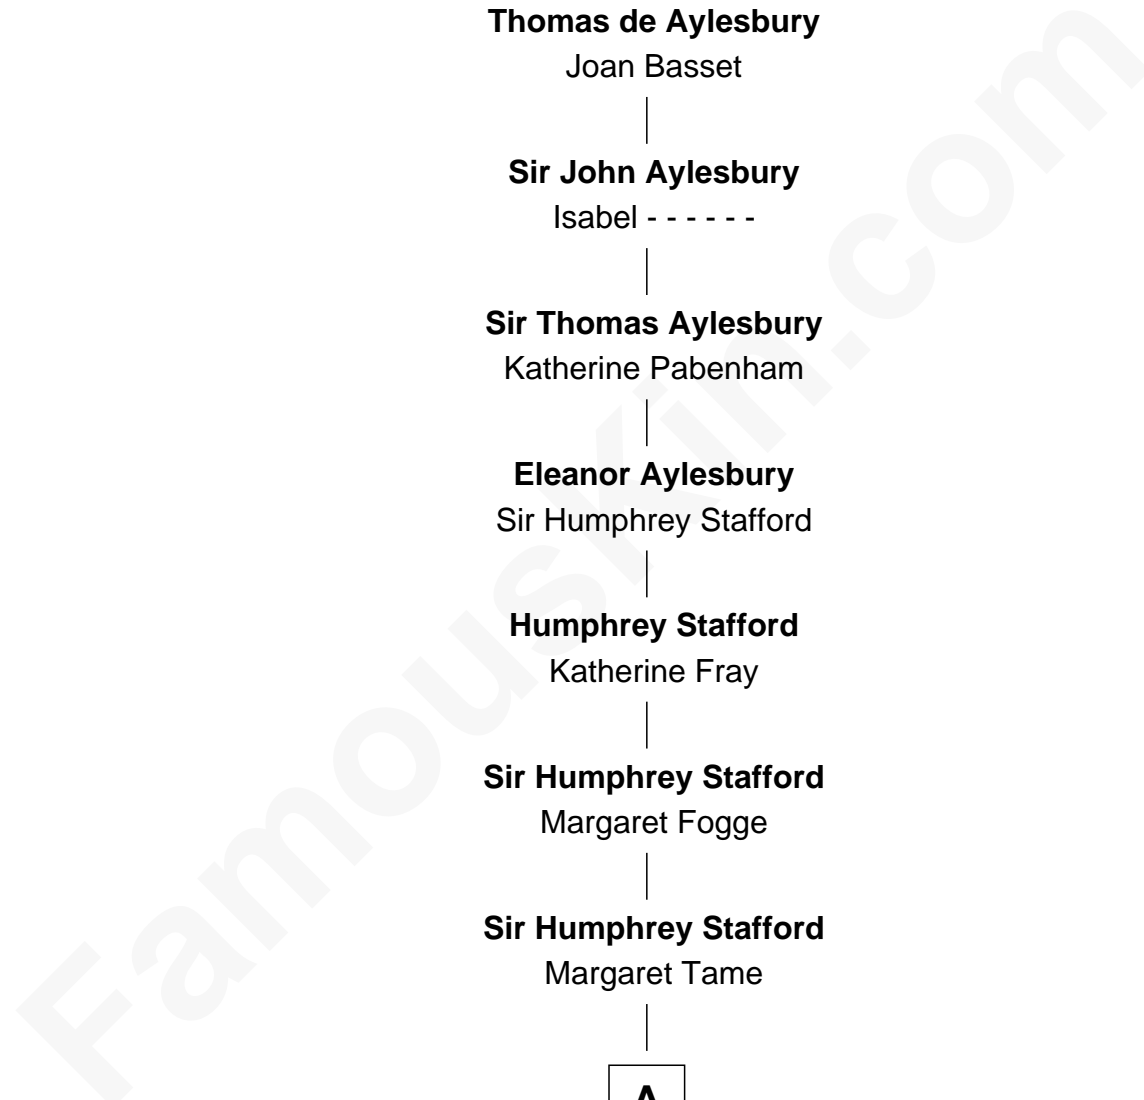

### Philip de Aylesbury

19th Great-grandfather of

**Mitt Romney**

*70th Governor of Massachusetts*

**Philip de Aylesbury**

Margaret Keynes

**Thomas de Aylesbury**

Joan Basset

**Sir John Aylesbury**

Isabel - - - - -

**Sir Thomas Aylesbury**

Katherine Pabenham

**Eleanor Aylesbury**

Sir Humphrey Stafford

**Humphrey Stafford**

Katherine Fray

**Sir Humphrey Stafford**

Margaret Fogge

**Sir Humphrey Stafford**

Margaret Tame

**A**

**A**

**Ellen Stafford**  
Thomas Barlow

**Stafford Barlow**

**Audrey Barlow**  
William Almy

**Annis Almy**  
John Greene

**Philippa Greene**  
Charles Dickinson

Probable

**Samuel Dickinson**  
Mary Cole

**Christopher Dickinson**  
Mary Cole

**Samuel Dickinson**  
Huldah Griffeth