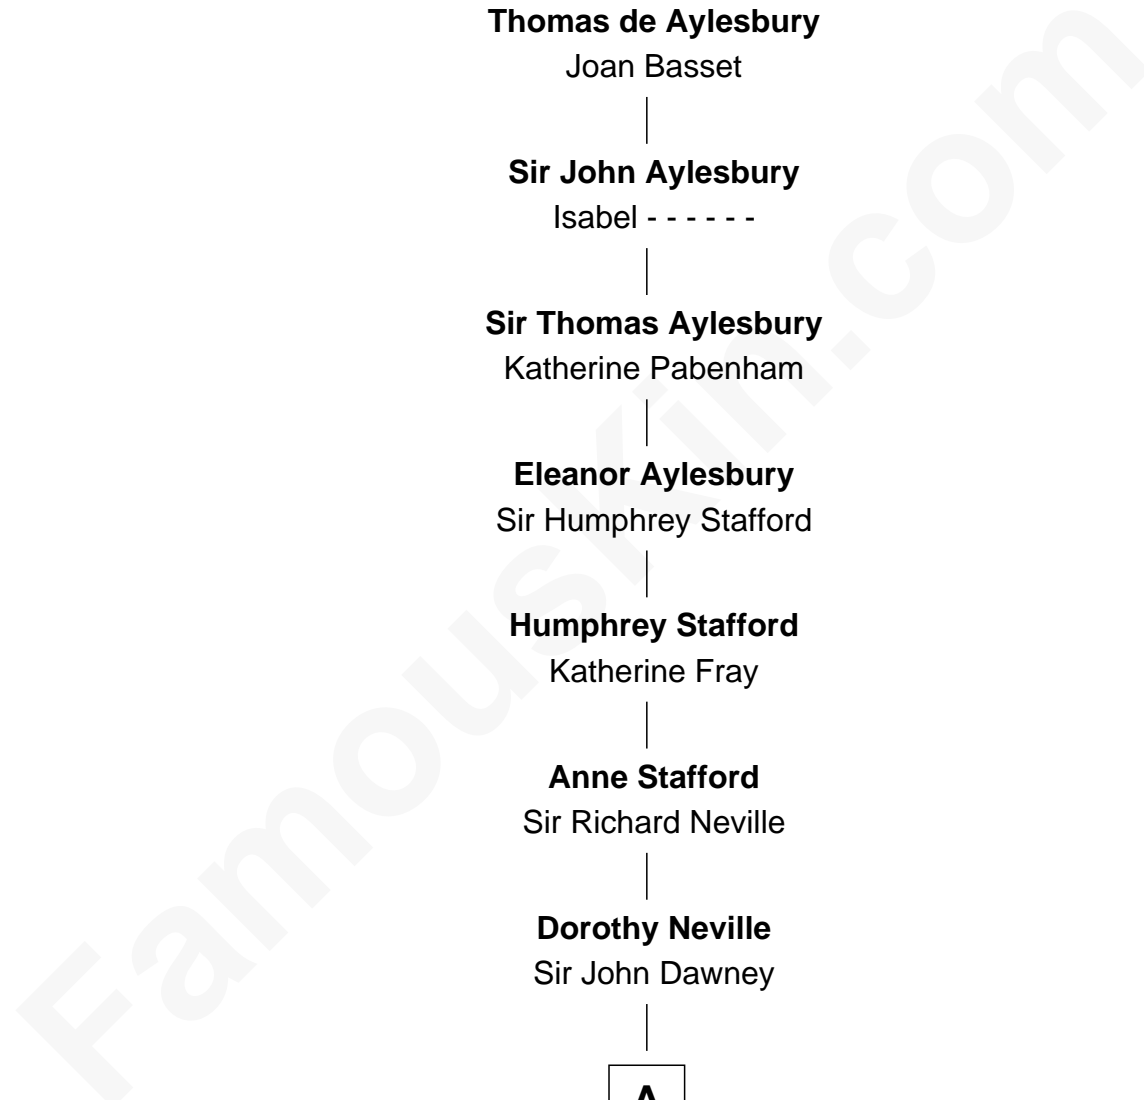

### Philip de Aylesbury

18th Great-grandfather of

**Randolph Scott**

*Movie Actor*

**Philip de Aylesbury**

Margaret Keynes

**Thomas de Aylesbury**

Joan Basset

**Sir John Aylesbury**

Isabel - - - - -

**Sir Thomas Aylesbury**

Katherine Pabenham

**Eleanor Aylesbury**

Sir Humphrey Stafford

**Humphrey Stafford**

Katherine Fray

**Anne Stafford**

Sir Richard Neville

**Dorothy Neville**

Sir John Dawney

**A**

**A**

**Anne Dawney**  
Sir George Conyers

**Sir John Conyers**  
Agnes Bowes

**Eleanor Conyers**  
Lancelot Strother

**William Strother**  
Elizabeth - - - - -

**William Strother**  
Dorothy - - - - -

**William Strother**  
Margaret Thornton

**Anthony Strother**  
Behethland Starke