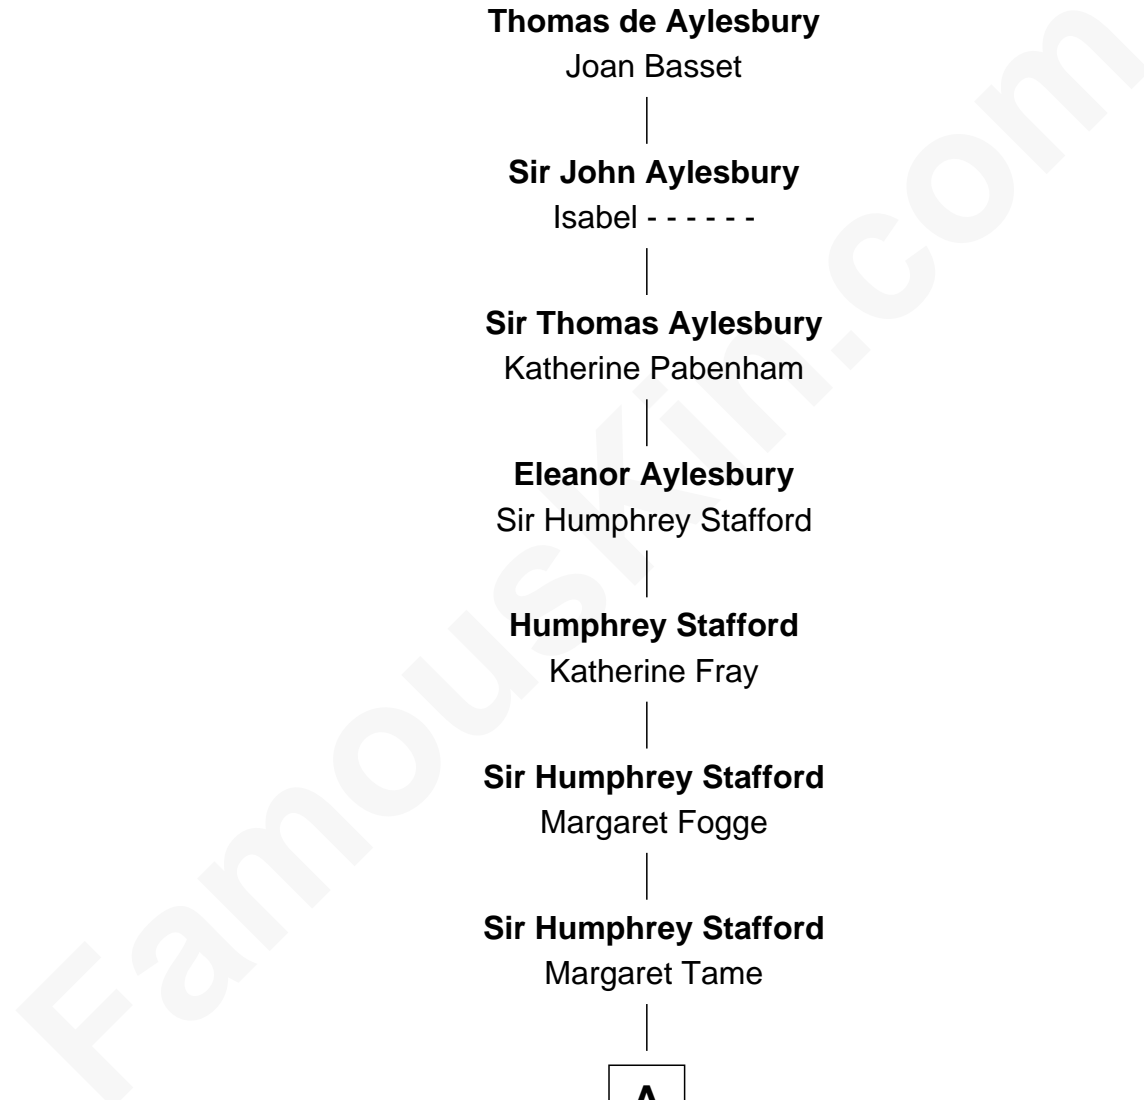

Joan Basset

**Sir John Aylesbury**

Isabel - - - - -

**Sir Thomas Aylesbury**

Katherine Pabenham

**Eleanor Aylesbury**

Sir Humphrey Stafford

**Humphrey Stafford**

Katherine Fray

**Sir Humphrey Stafford**

Margaret Fogge

**Sir Humphrey Stafford**

Margaret Tame

**A**

**A**

**Ellen Stafford**  
Thomas Barlow

**Stafford Barlow**

**Audrey Barlow**  
William Almy

**Annis Almy**  
John Greene

**Samuel Greene**  
Mary Gorton

**Samuel Greene**  
Sarah Coggeshall

**Mercy Green**  
John Walton

**Welthian Walton**  
William Borden King

**Samuel Ward King**

*15th Governor of Rhode Island*