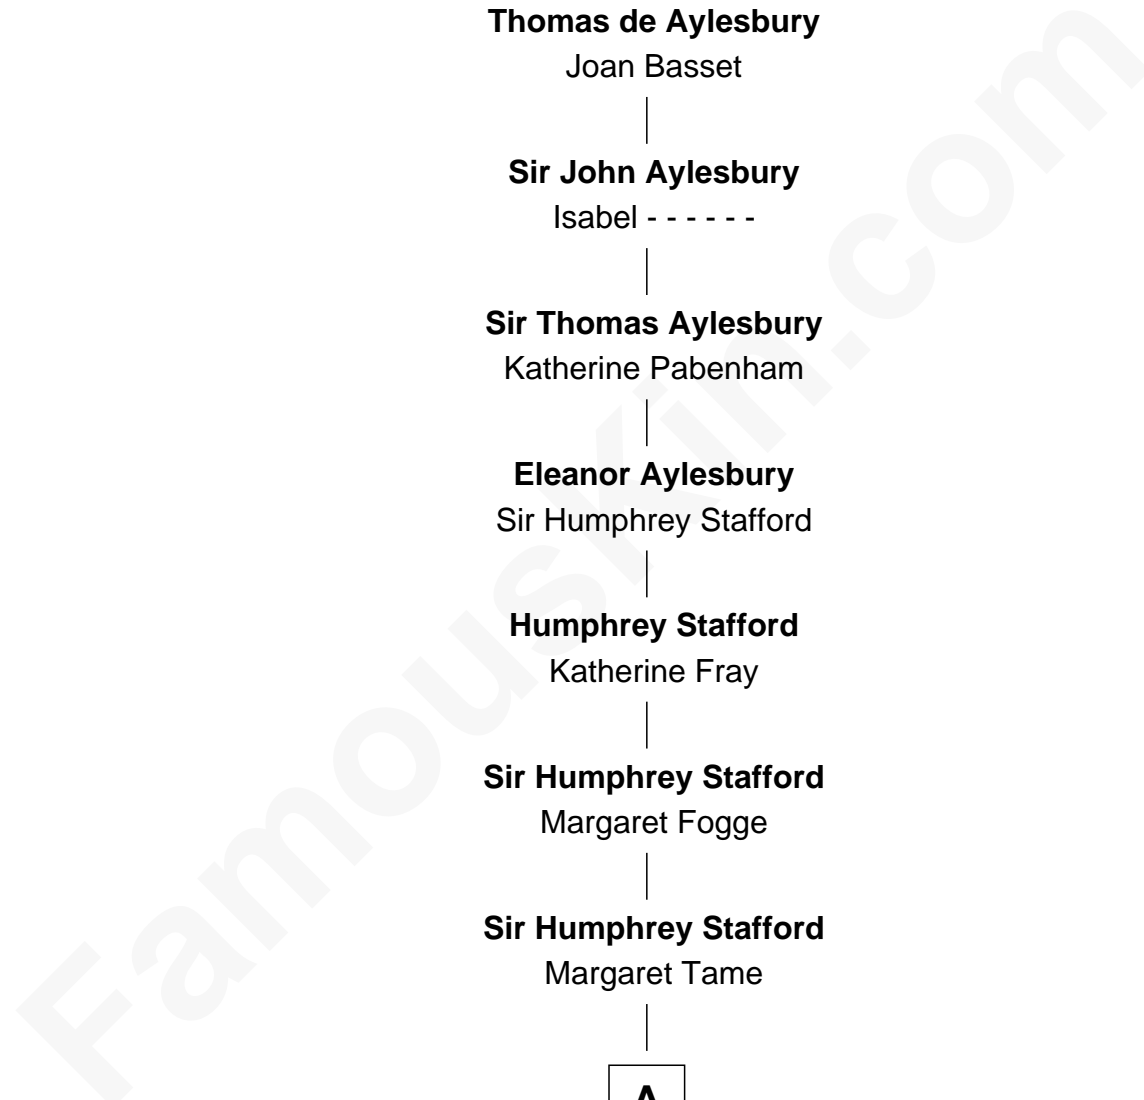

# FamousKin.com Relationship Chart of Philip de Aylesbury

20th Great-grandfather of

**Bill Weld**

*68th Governor of Massachusetts*

**Philip de Aylesbury**

Margaret Keynes

**Thomas de Aylesbury**

Joan Basset

**Sir John Aylesbury**

Isabel - - - - -

**Sir Thomas Aylesbury**

Katherine Pabenham

**Eleanor Aylesbury**

Sir Humphrey Stafford

**Humphrey Stafford**

Katherine Fray

**Sir Humphrey Stafford**

Margaret Fogge

**Sir Humphrey Stafford**

Margaret Tame

**B**

—  
**Elizabeth Hart Treadway**

Alexander Moss White

—  
**William Augustus White**

Harriet Hillard

—  
**Margaret Low White**

Francis Minot Weld

—  
**David Weld**

Mary Blake Nichols

—  
**Bill Weld**

*68th Governor of Massachusetts*