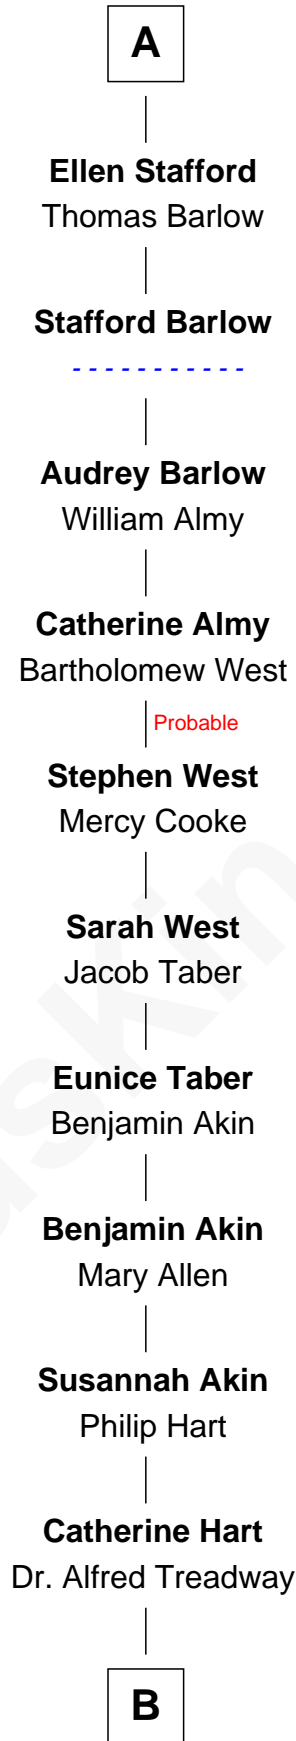

# FamousKin.com Relationship Chart of Philip de Aylesbury

20th Great-grandfather of

**Bill Weld**

*68th Governor of Massachusetts*

**Philip de Aylesbury**

Margaret Keynes

**Thomas de Aylesbury**

Joan Basset

**Sir John Aylesbury**

Isabel - - - - -

**Sir Thomas Aylesbury**

Katherine Pabenham

**Eleanor Aylesbury**

Sir Humphrey Stafford

**Humphrey Stafford**

Katherine Fray

**Sir Humphrey Stafford**

Margaret Fogge

**Sir Humphrey Stafford**

Margaret Tame

**B**

—  
**Elizabeth Hart Treadway**

Alexander Moss White

—  
**William Augustus White**

Harriet Hillard

—  
**Margaret Low White**

Francis Minot Weld

—  
**David Weld**

Mary Blake Nichols

—  
**Bill Weld**

*68th Governor of Massachusetts*