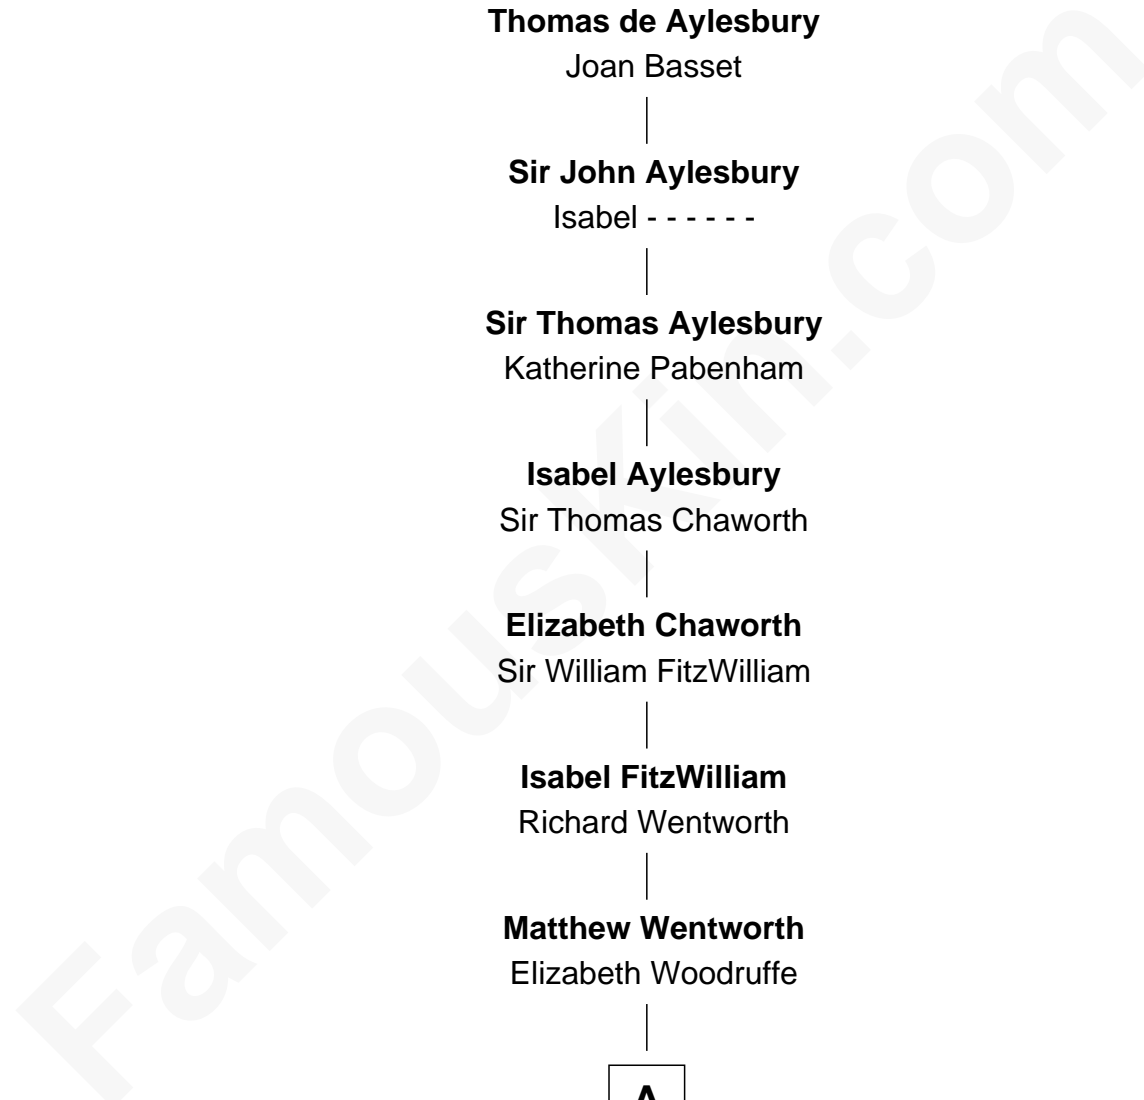

Joan Basset

**Sir John Aylesbury**

Isabel - - - - -

**Sir Thomas Aylesbury**

Katherine Pabenham

**Isabel Aylesbury**

Sir Thomas Chaworth

**Elizabeth Chaworth**

Sir William FitzWilliam

**Isabel FitzWilliam**

Richard Wentworth

**Matthew Wentworth**

Elizabeth Woodruffe

**A**

**A**

**Beatrice Wentworth**

Arthur Kaye

**John Kaye**

Dorothy Mauleverer

**Robert Kaye**

Anne Flower

**Grace Kaye**

Richard Saltonstall

**Richard Saltonstall**

Eleanor Brooks

—  
**Leverett Saltonstall**

*55th Governor of Massachusetts*

FamousKin.com