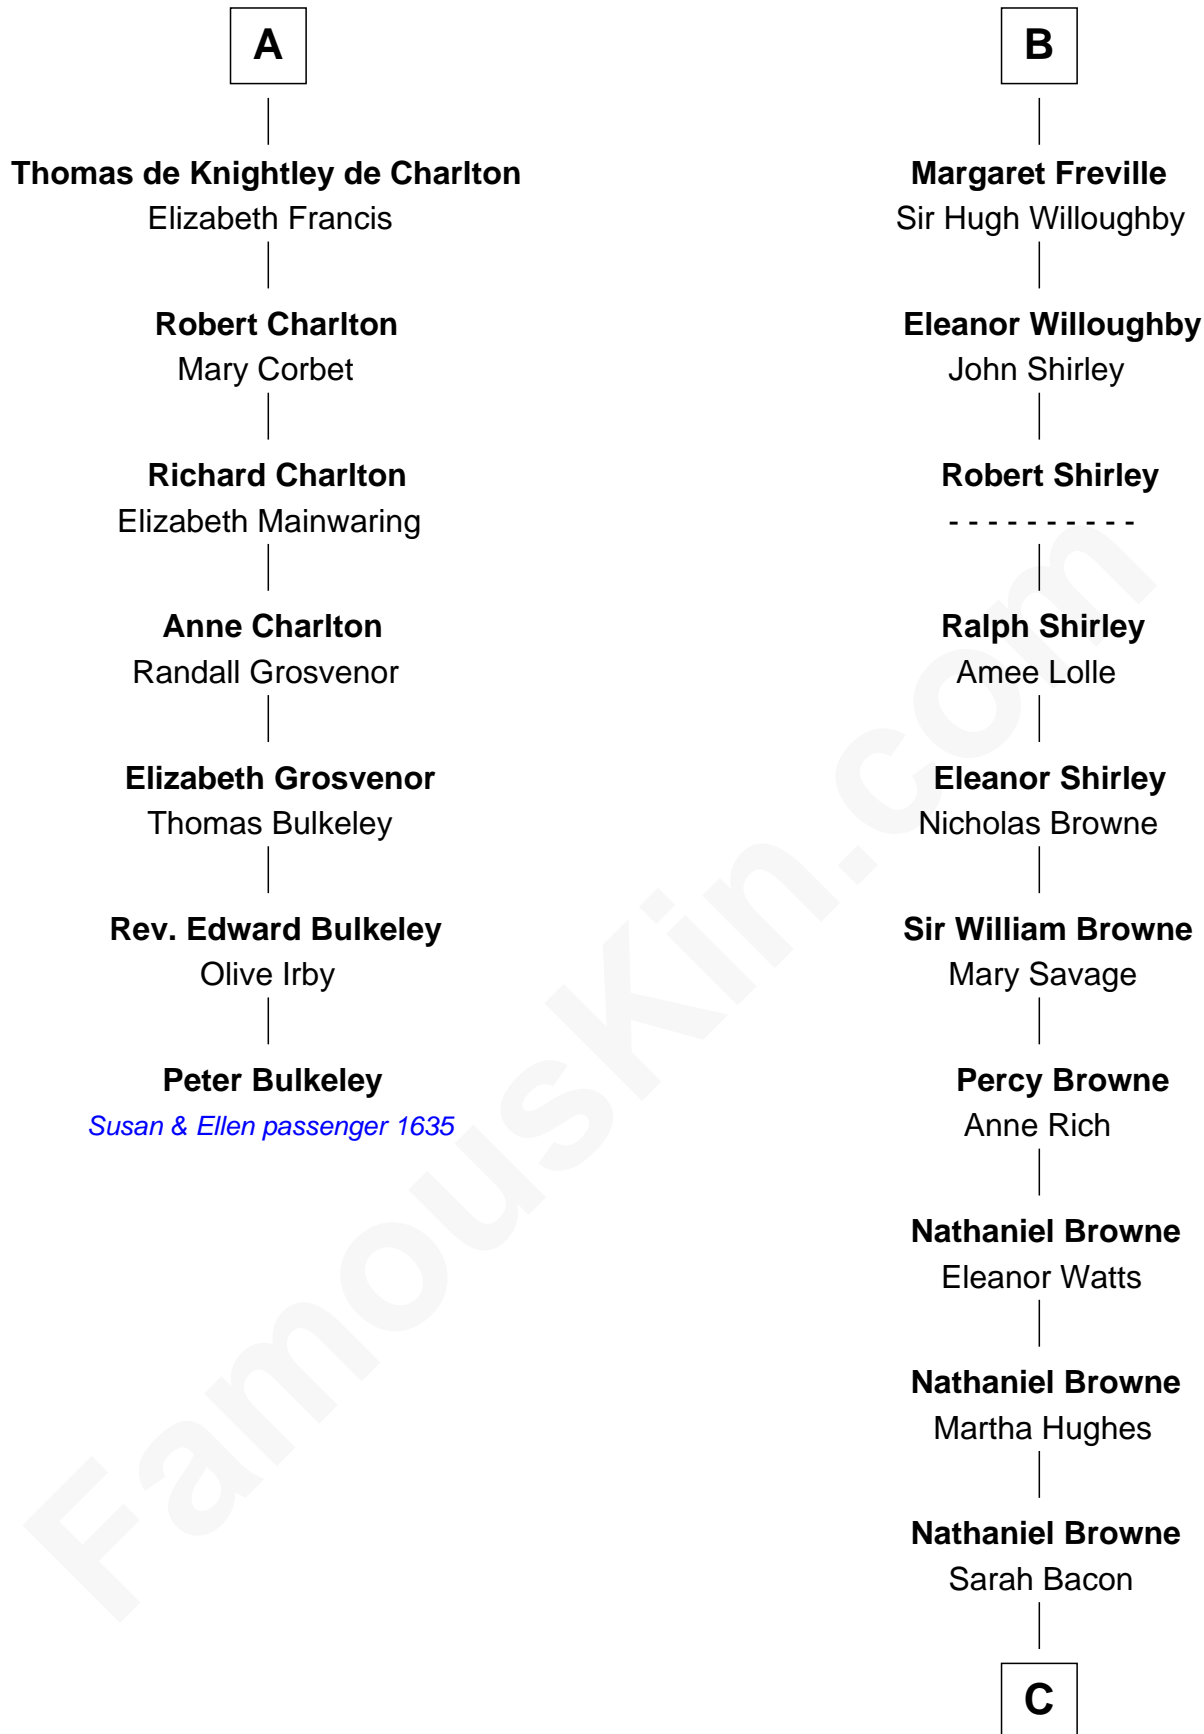

FamousKin.com

Relationship Chart of

Peter Bulkeley

(1582/3 - 1658/9) Susan & Ellen passenger 1635

13th cousin 8 times removed of

William Henry Moore

Co-Founder, U.S. Steel and Nabisco

Sir William Longespee

Ela of Salisbury

Stephen Longespee
Emmeline de Ridelisford

Ela Longespee
Sir Roger la Zouche

Sir Alan la Zouche
Eleanor de Segrave

Elena Zouche
Alan de Charlton

Alan de Charlton
Margery FitzAer

Thomas de Charlton

Anna de Charlton
William de Knightley

A

Ida Longespee

Sir William de Beauchamp

Beatrice de Beauchamp
Thomas FitzOtto

Maud FitzThomas
John de Botetourte

Thomas de Botetourte
Joan de Somery

John de Botetourte
Joyce la Zouche de Mortimer

Joyce de Botetourte
Sir Baldwin Freville

Sir Baldwin Freville
Maude le Scrope

B

C

Sarah Browne
George Beckwith

George Beckwith
Rachel Marsh

George Beckwith
Mary Bradley

Rachael Arvilla Beckwith
Nathaniel Ford Moore