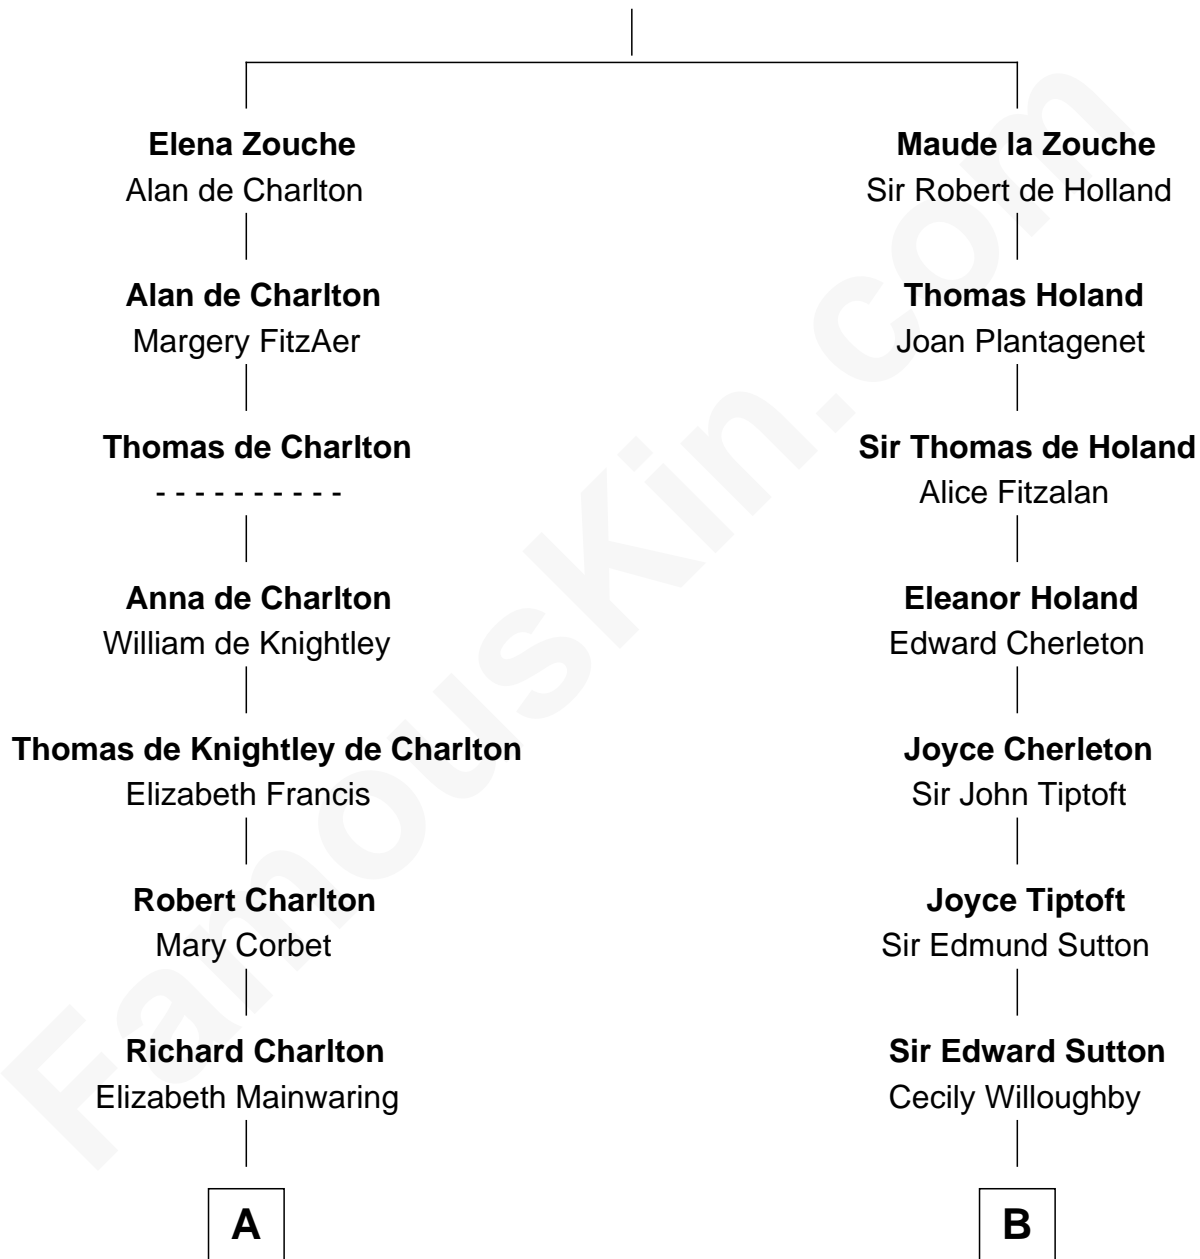

# FamousKin.com Relationship Chart of

**Peter Bulkeley**

(1582/3 - 1658/9) Susan & Ellen passenger 1635

10th cousin 11 times removed of

**Herbert Hoover**

31st U.S. President

**Sir Alan la Zouche**

Eleanor de Segrave

**C**

—  
**Endymia Winn**

Thomas Sherwood

—  
**Lucinda Sherwood**

John Minthorn

—  
**Theodore Minthorn**

Mary Wasley

—  
**Hulda Randall Minthorn**

Jessie Clark Hoover

—  
**Herbert Hoover**

*31st U.S. President*