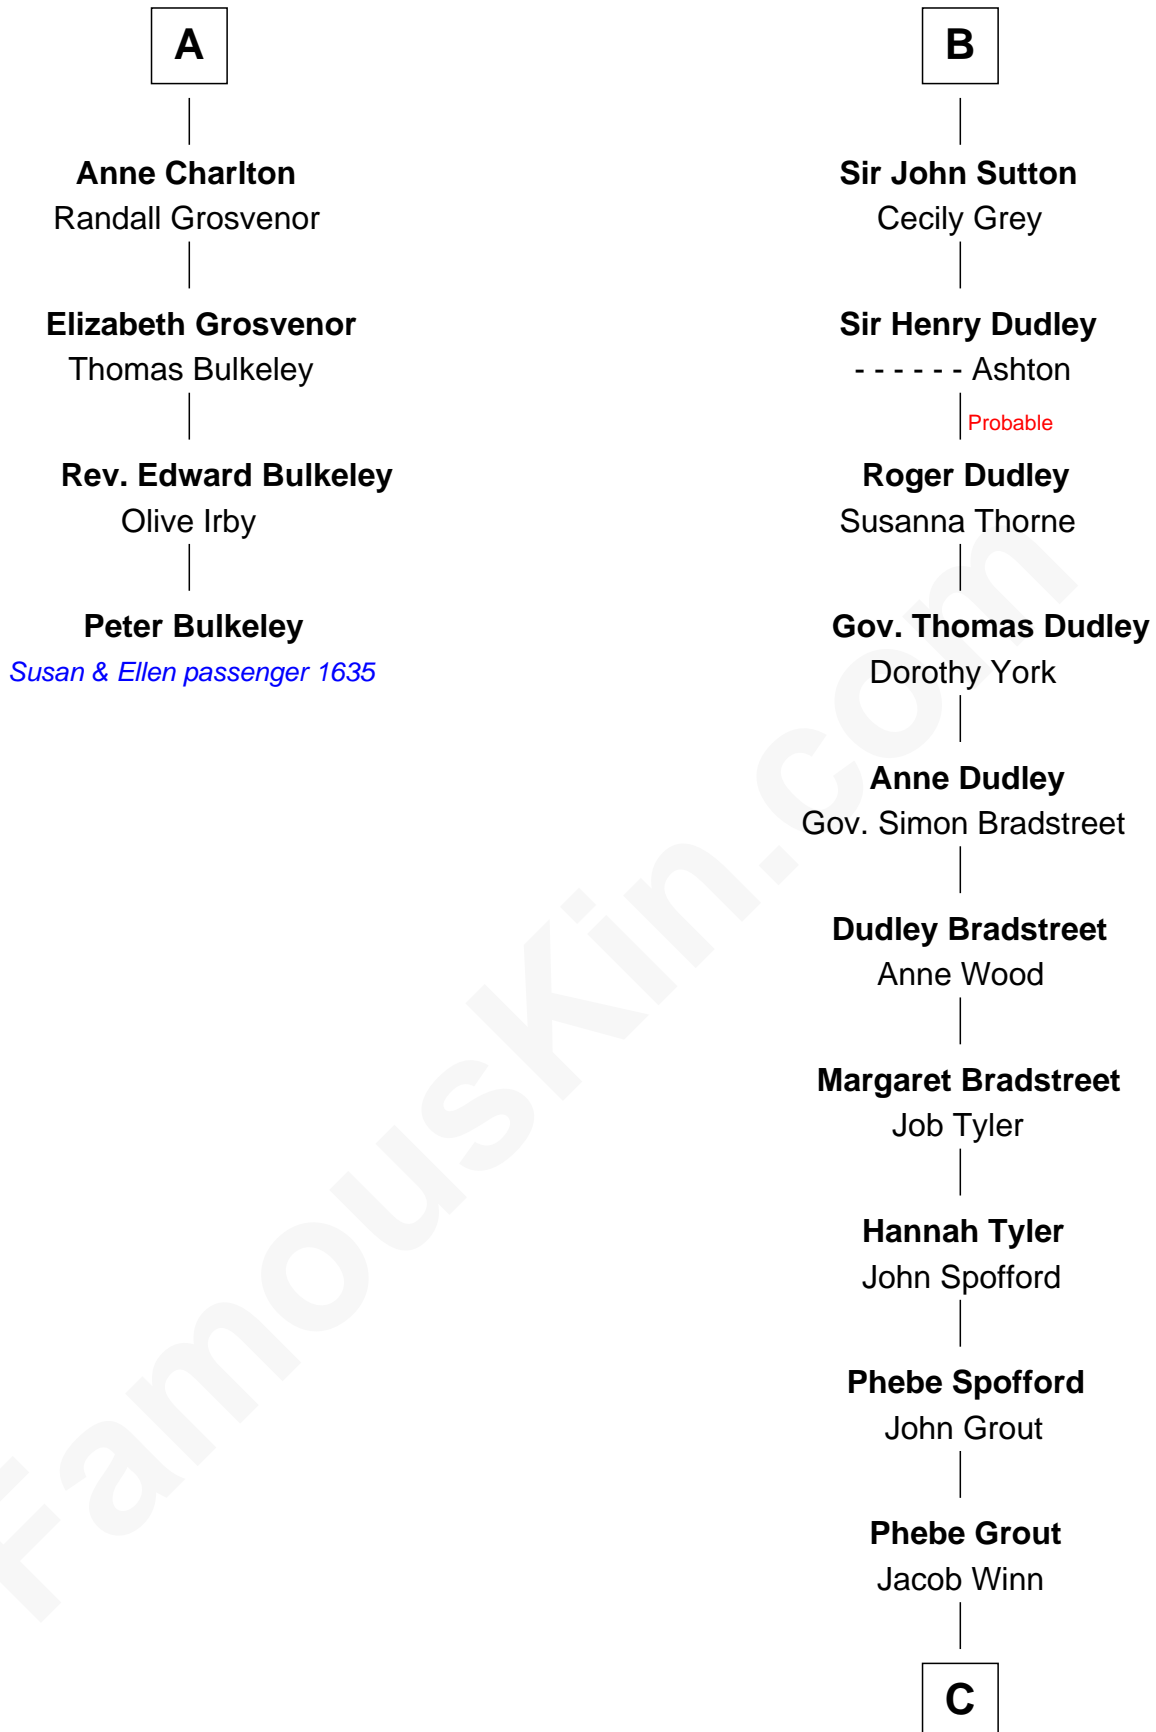

# FamousKin.com Relationship Chart of

**Peter Bulkeley**

(1582/3 - 1658/9) Susan & Ellen passenger 1635

10th cousin 11 times removed of

**Herbert Hoover**

31st U.S. President

**Sir Alan la Zouche**

Eleanor de Segrave

**C**

—  
**Endymia Winn**

Thomas Sherwood

—  
**Lucinda Sherwood**

John Minthorn

—  
**Theodore Minthorn**

Mary Wasley

—  
**Hulda Randall Minthorn**

Jessie Clark Hoover

—  
**Herbert Hoover**

*31st U.S. President*