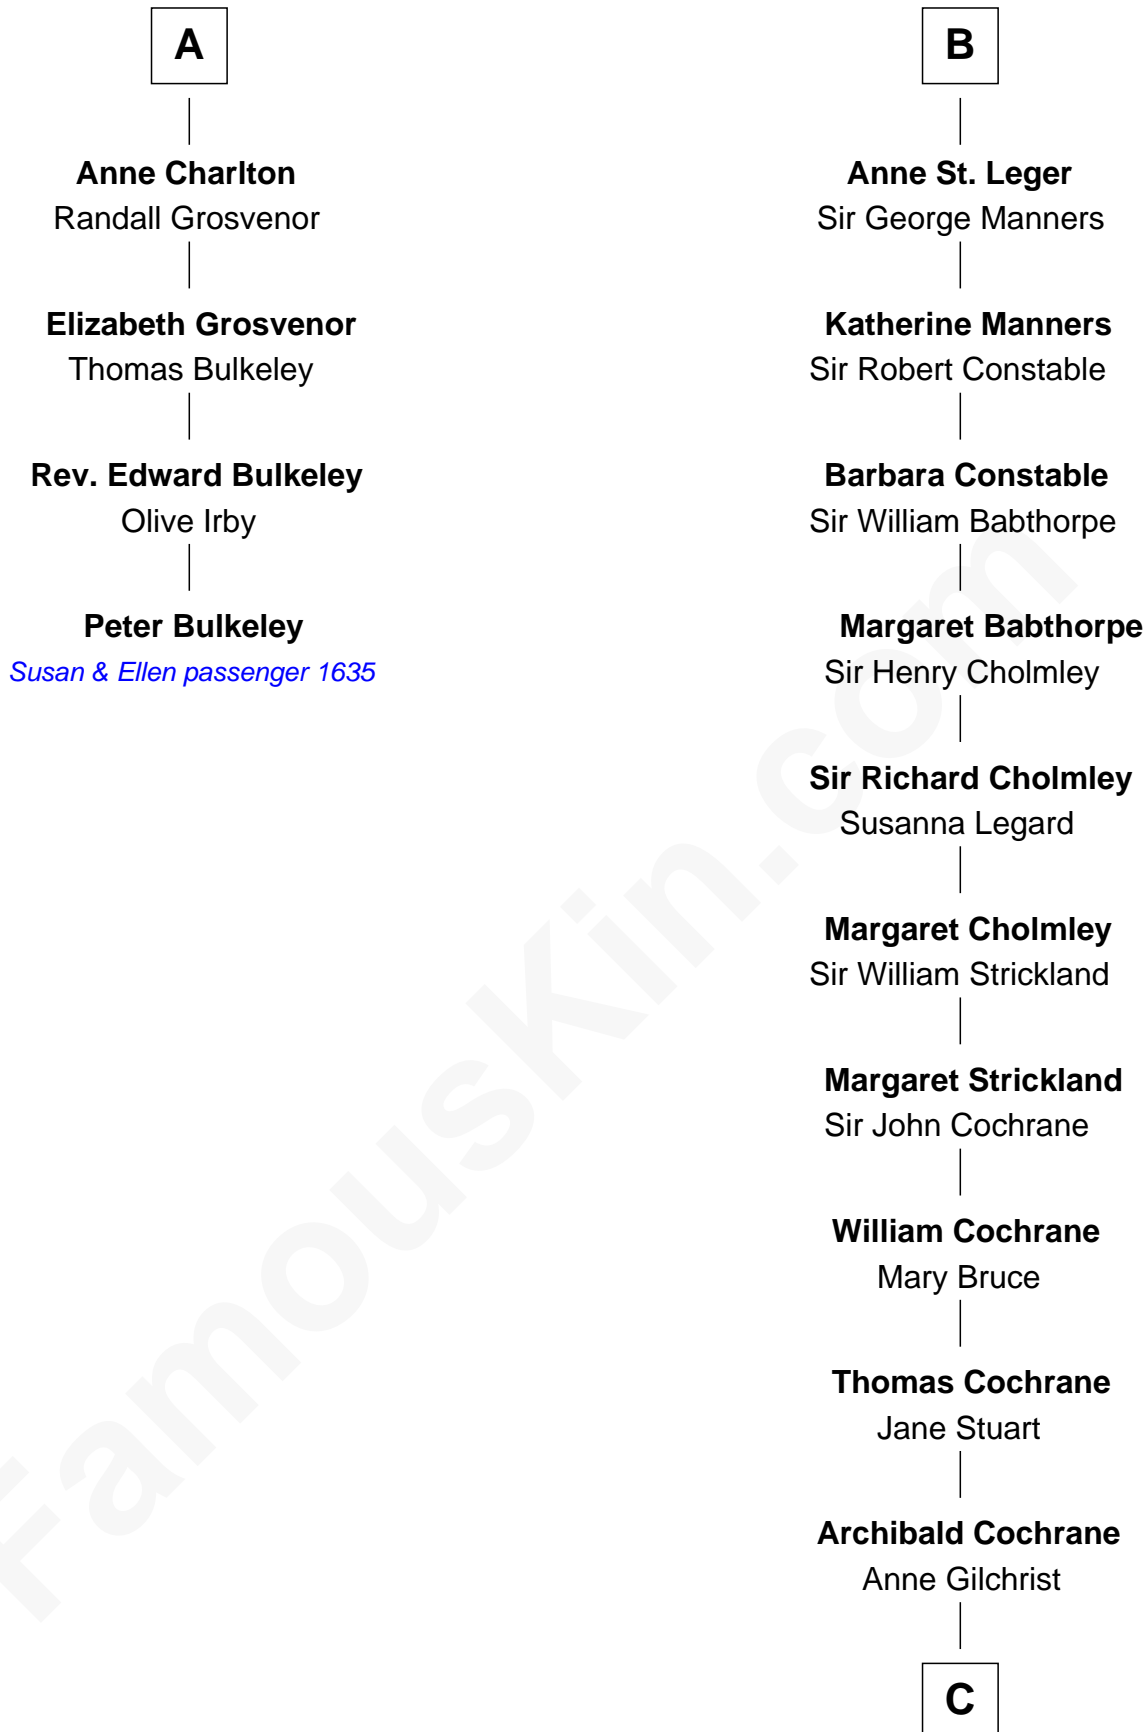

FamousKin.com

Relationship Chart of

Peter Bulkeley

(1582/3 - 1658/9) Susan & Ellen passenger 1635

10th cousin 11 times removed of

Brian Forster

TV Actor

Sir Alan la Zouche
Eleanor de Segrave

C

Jane Cochrane

Robert Forster

Lt-Col. Frederic Blanco Forster

Marian Jennette Sophia De Carteret

Frederic Percy Cochrane Forster

Alice Mary Biggs

Peter Cochrane Forster