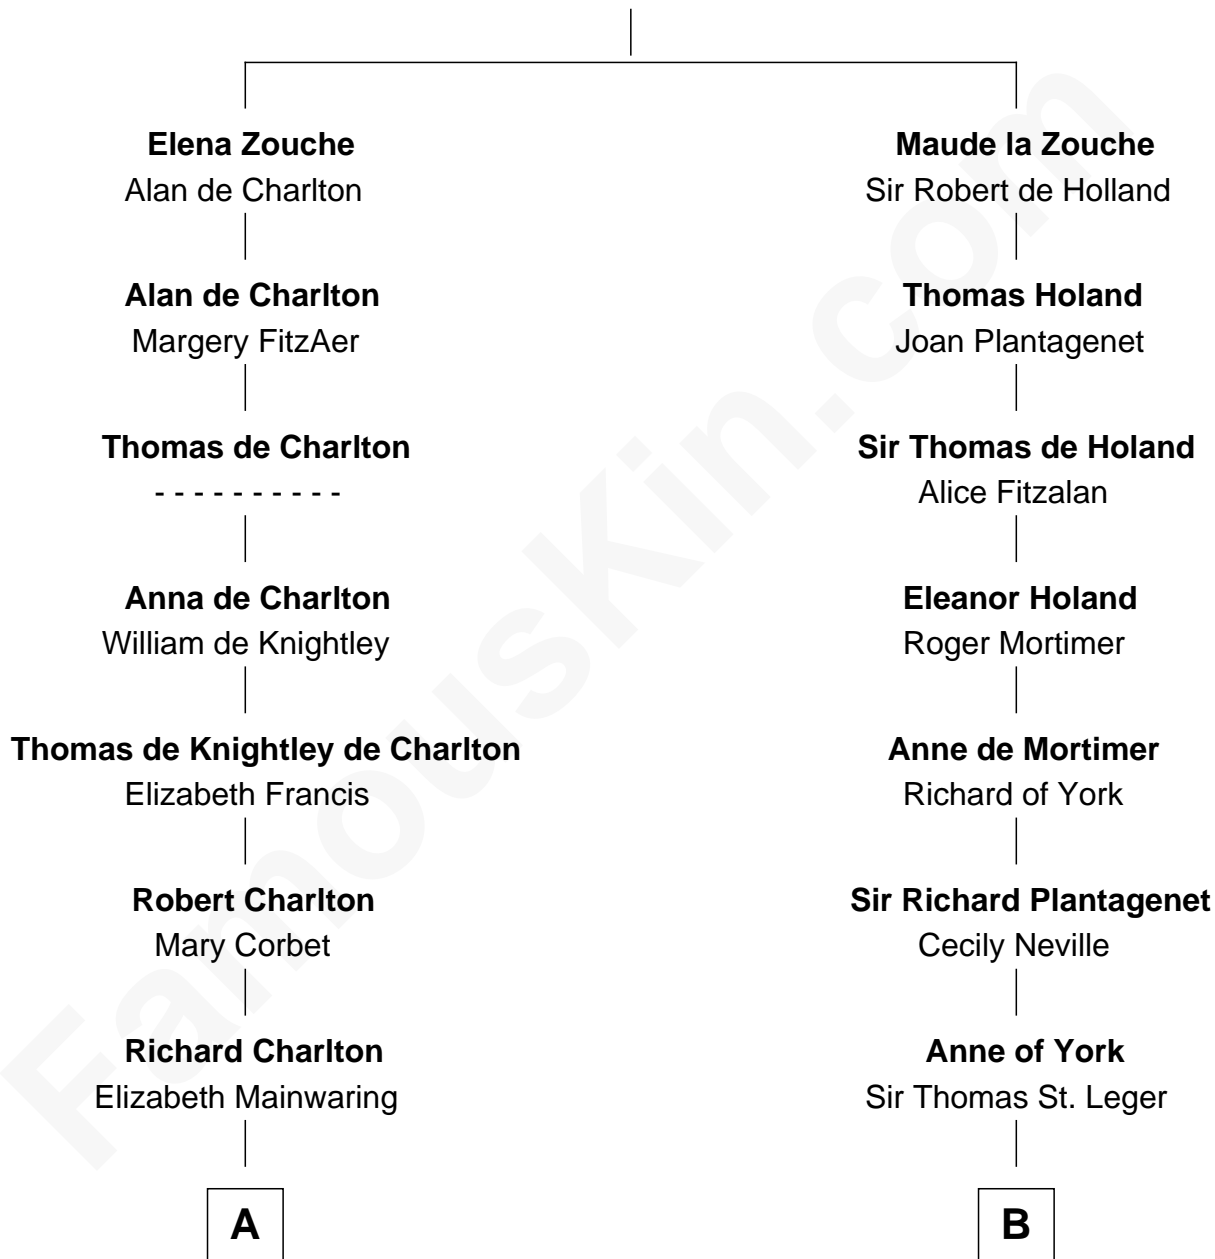

FamousKin.com

Relationship Chart of

Peter Bulkeley

(1582/3 - 1658/9) Susan & Ellen passenger 1635

10th cousin 11 times removed of

Brian Forster

TV Actor

Sir Alan la Zouche
Eleanor de Segrave

C

Jane Cochrane

Robert Forster

Lt-Col. Frederic Blanco Forster

Marian Jennette Sophia De Carteret

Frederic Percy Cochrane Forster

Alice Mary Biggs

Peter Cochrane Forster