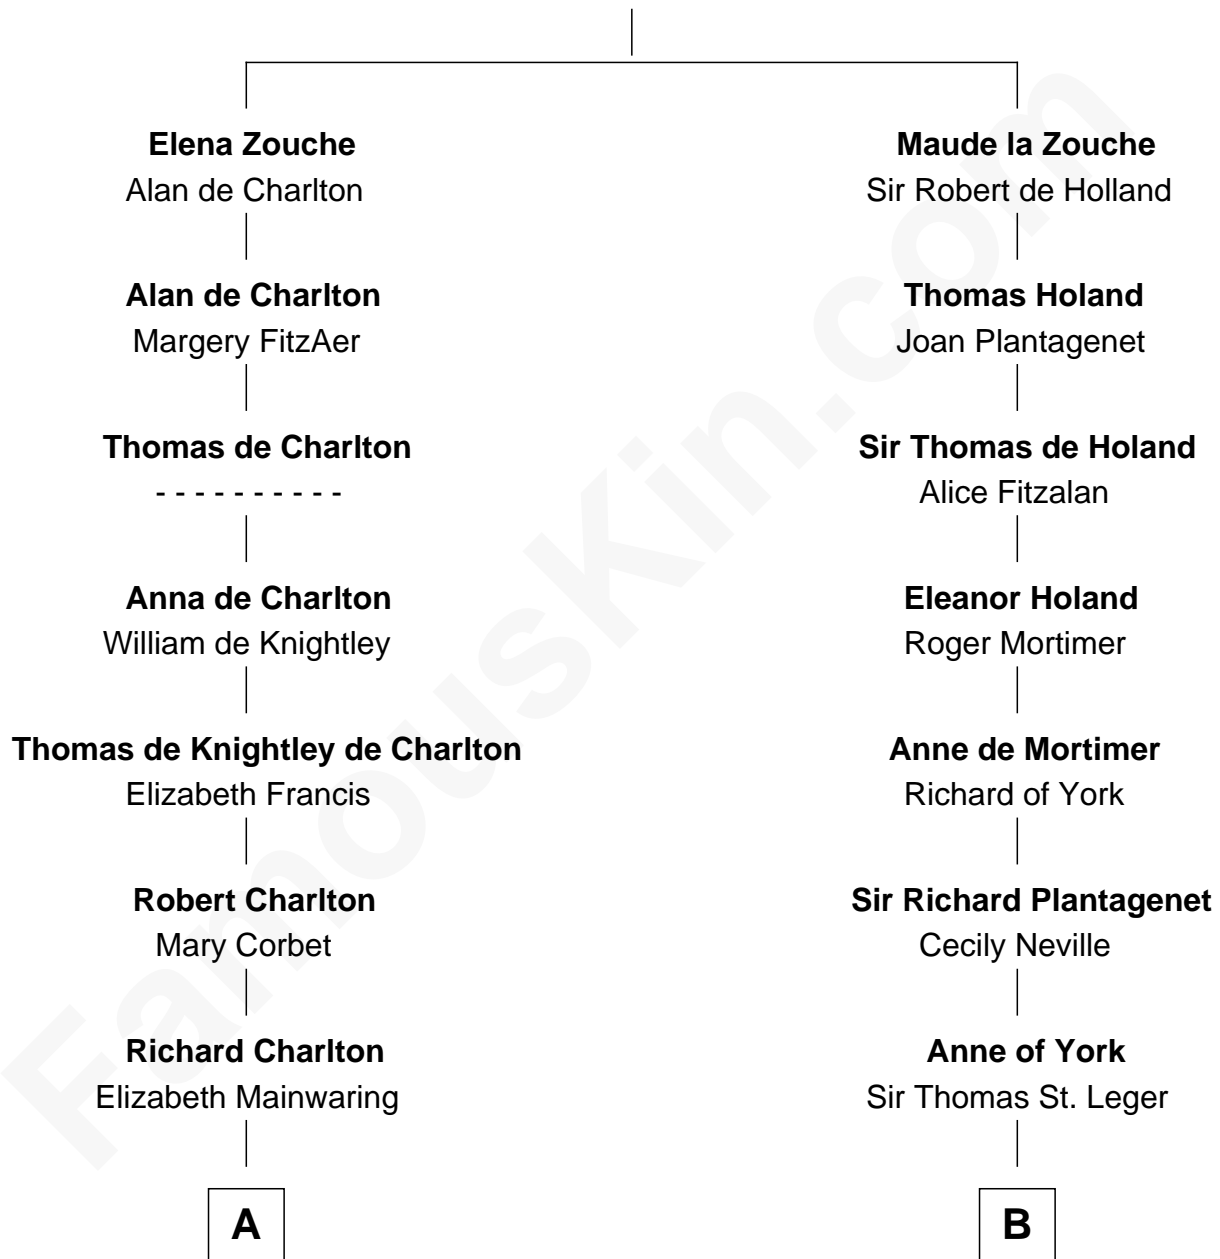

# FamousKin.com Relationship Chart of

**Peter Bulkeley**

(1582/3 - 1658/9) Susan & Ellen passenger 1635

10th cousin 10 times removed of

**Peter Forster**

TV and Movie Actor

**Sir Alan la Zouche**  
Eleanor de Segrave

**C**

**Jane Cochrane**

Robert Forster

**Lt-Col. Frederic Blanco Forster**  
Marian Jennette Sophia De Carteret

**Frederic Percy Cochrane Forster**  
Alice Mary Biggs

**Peter Forster**

*TV and Movie Actor*

FamousKin.com