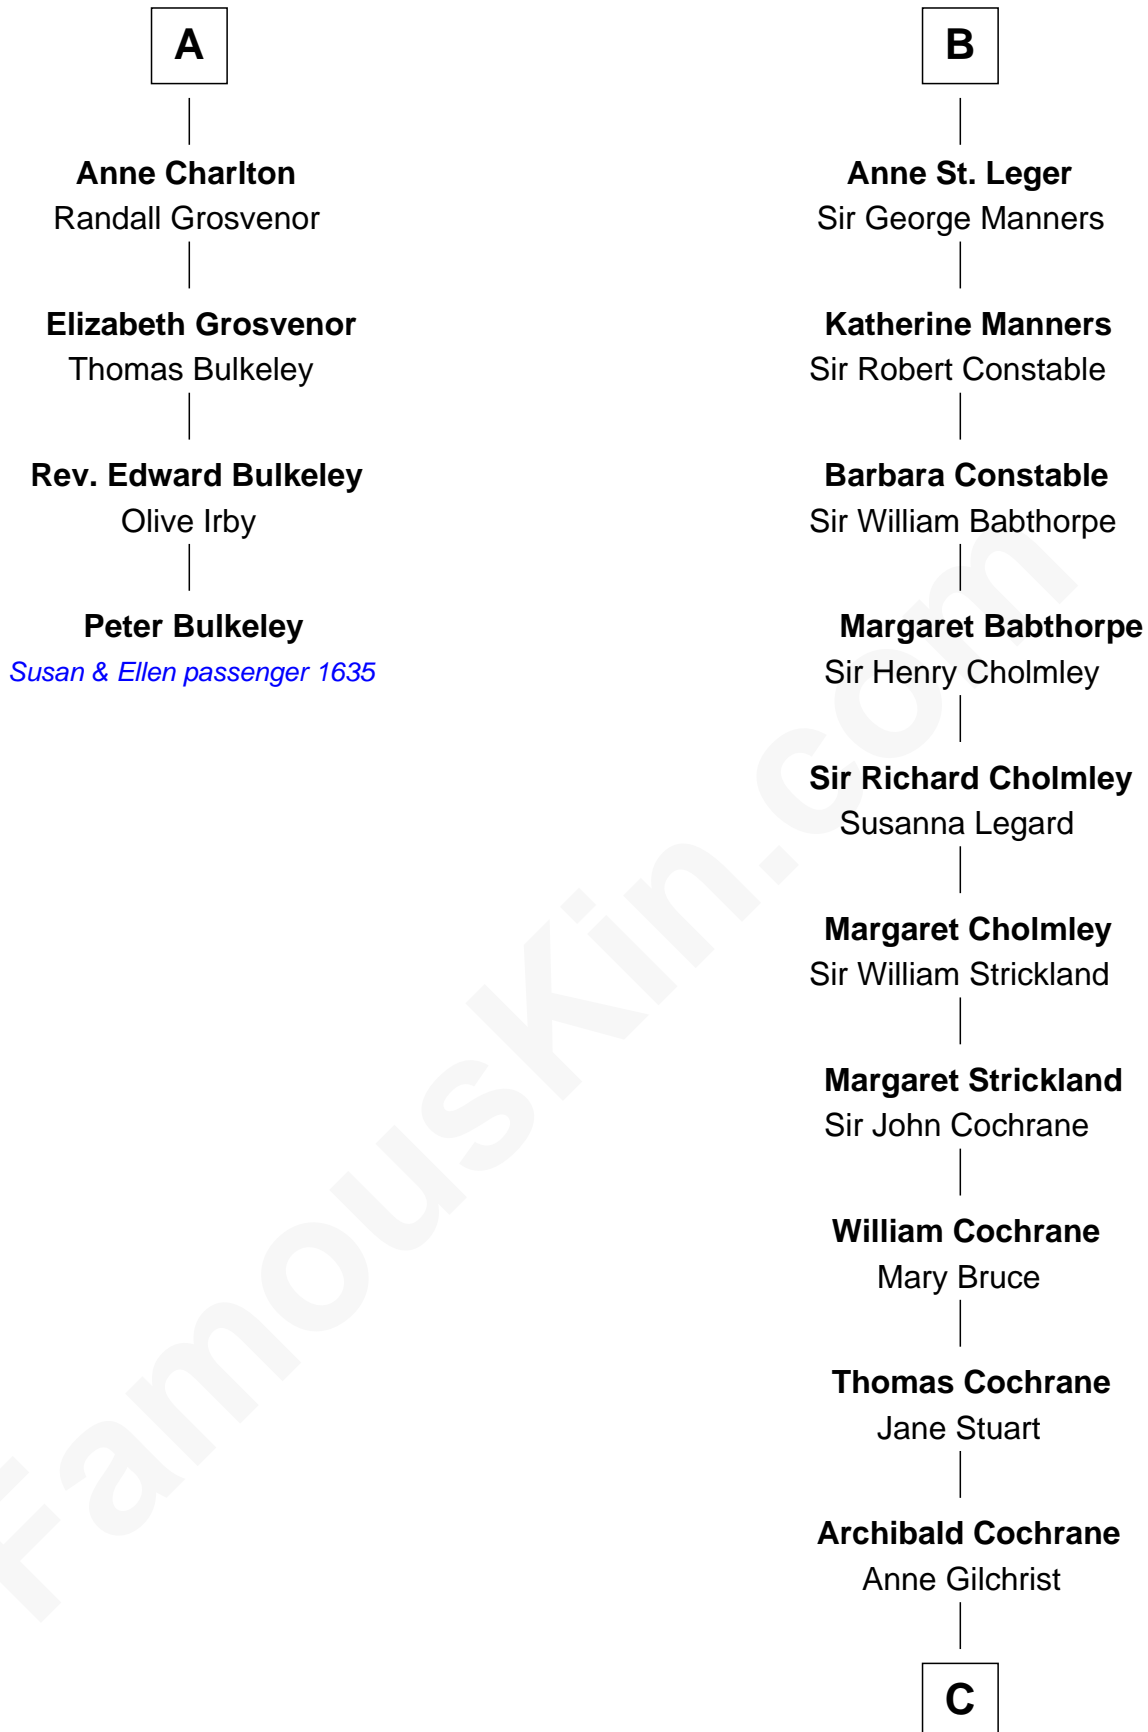

# FamousKin.com Relationship Chart of

**Peter Bulkeley**

(1582/3 - 1658/9) Susan & Ellen passenger 1635

10th cousin 10 times removed of

**Peter Forster**

TV and Movie Actor

**Sir Alan la Zouche**  
Eleanor de Segrave

**C**

**Jane Cochrane**

Robert Forster

**Lt-Col. Frederic Blanco Forster**  
Marian Jennette Sophia De Carteret

**Frederic Percy Cochrane Forster**  
Alice Mary Biggs

**Peter Forster**

*TV and Movie Actor*

FamousKin.com