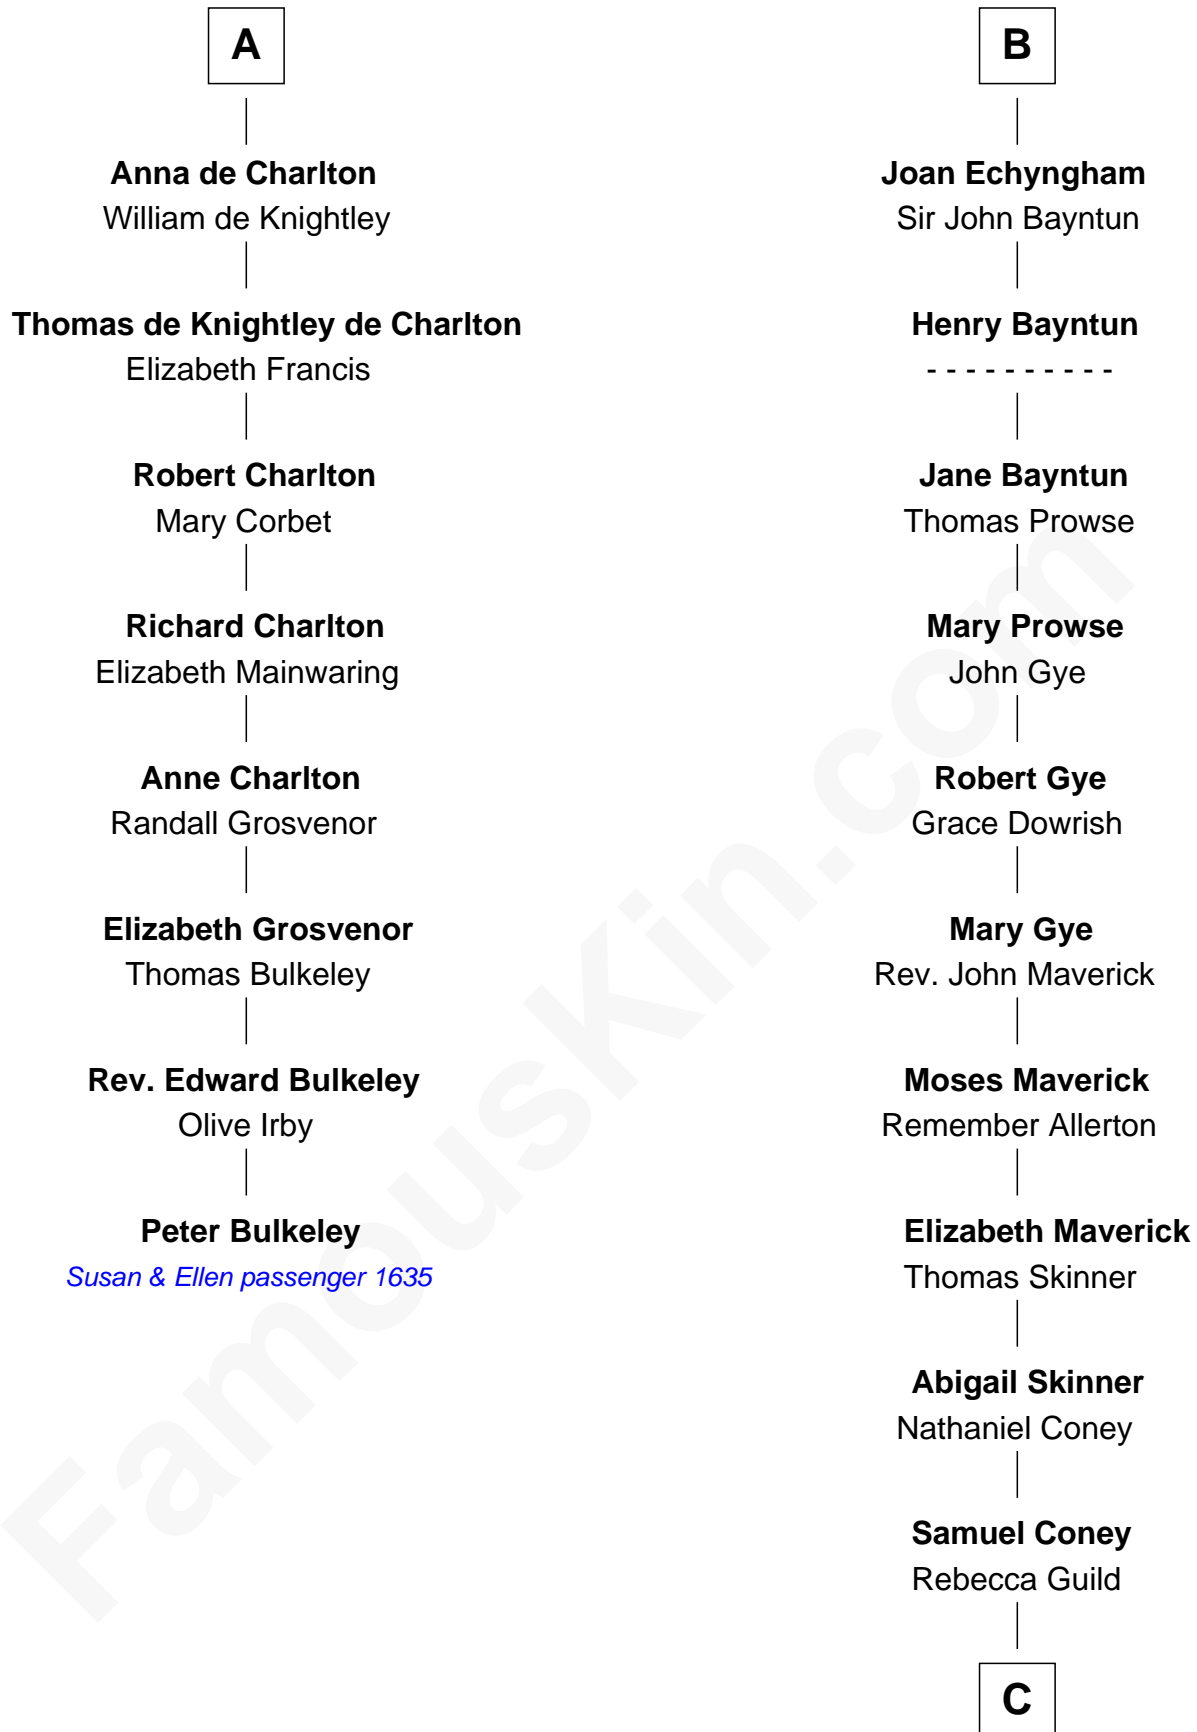

FamousKin.com

Relationship Chart of

Peter Bulkeley

(1582/3 - 1658/9) Susan & Ellen passenger 1635

14th cousin 5 times removed of

Samuel Cony

31st Governor of Maine

Henry II, King of England

not married
Ida de Tony

with wife
Eleanor of Aquitaine

Sir William Longespee
Ela of Salisbury

John, King of England
Isabelle of Angoulême

Stephen Longespee
Emmeline de Ridelisford

Henry III, King of England
Eleanor of Provence

Ela Longespee
Sir Roger la Zouche

Edmund Plantagenet
Blanche of Artois

Sir Alan la Zouche
Eleanor de Segrave

Henry Plantagenet
Maud de Chaworth

Elena Zouche
Alan de Charlton

Eleanor Plantagenet
Richard Fitzalan

Alan de Charlton
Margery FitzAer

John Fitzalan
Eleanor Maltravers

Thomas de Charlton

Joan Fitzalan
Sir William Echyngham

A

B

C

—
Samuel Coney
Susanna Johnson