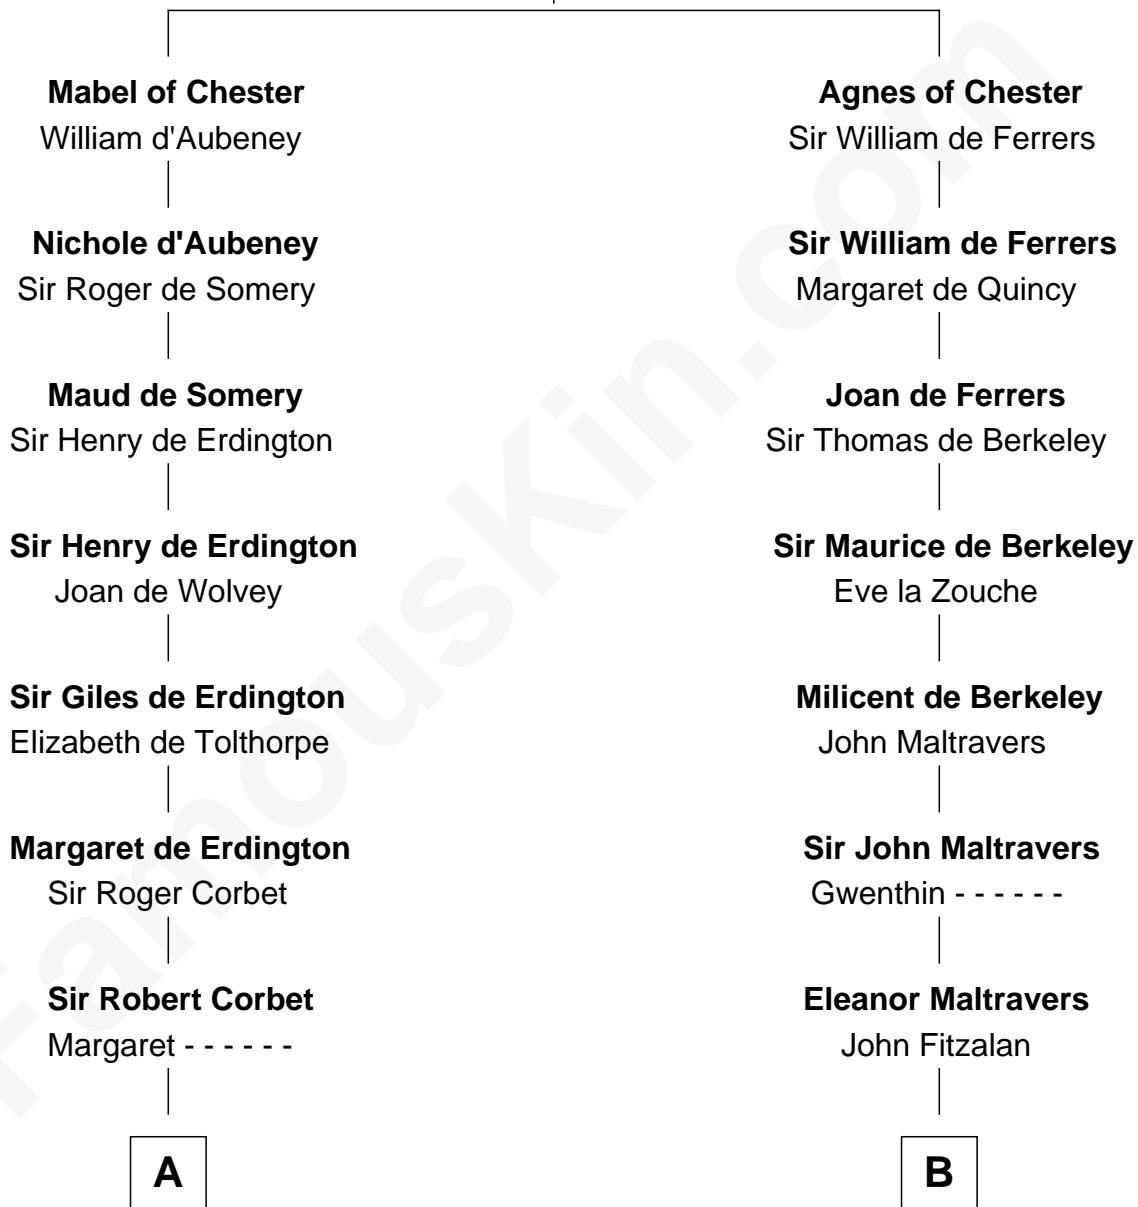

# FamousKin.com Relationship Chart of

**Peter Bulkeley**

(1582/3 - 1658/9) Susan & Ellen passenger 1635

12th cousin 8 times removed of

**Samuel Cony**

31st Governor of Maine

**Hugh de Kevelioc**  
Bertrade de Montfort

**C**

—  
**Samuel Coney**  
Rebecca Guild

—  
**Samuel Coney**  
Susanna Johnson

—  
**Samuel Coney**  
Susan Bowdoin Coney

—  
**Samuel Coney**  
*31st Governor of Maine*

FamousKin.com