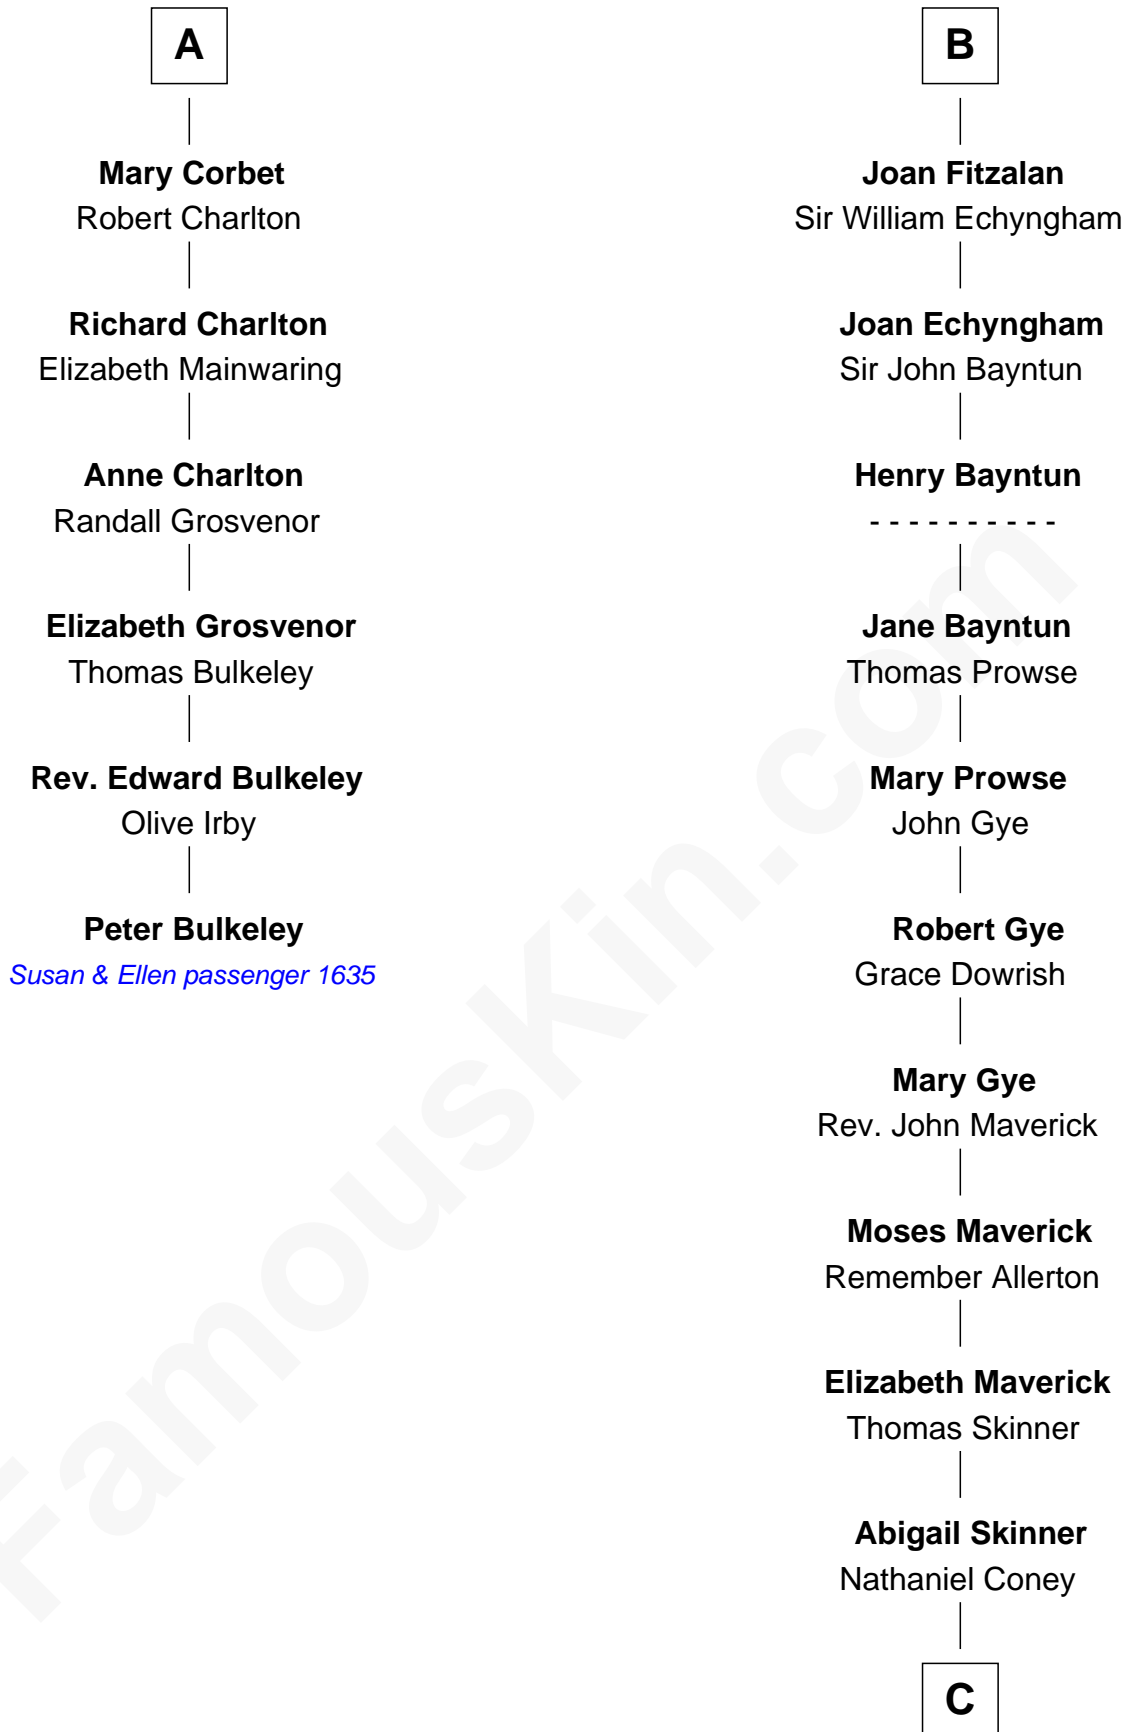

# FamousKin.com Relationship Chart of

**Peter Bulkeley**

(1582/3 - 1658/9) Susan & Ellen passenger 1635

12th cousin 8 times removed of

**Samuel Cony**

31st Governor of Maine

**Hugh de Kevelioc**  
Bertrade de Montfort

**C**

—  
**Samuel Coney**  
Rebecca Guild

—  
**Samuel Coney**  
Susanna Johnson

—  
**Samuel Coney**  
Susan Bowdoin Coney

—  
**Samuel Coney**  
*31st Governor of Maine*

FamousKin.com