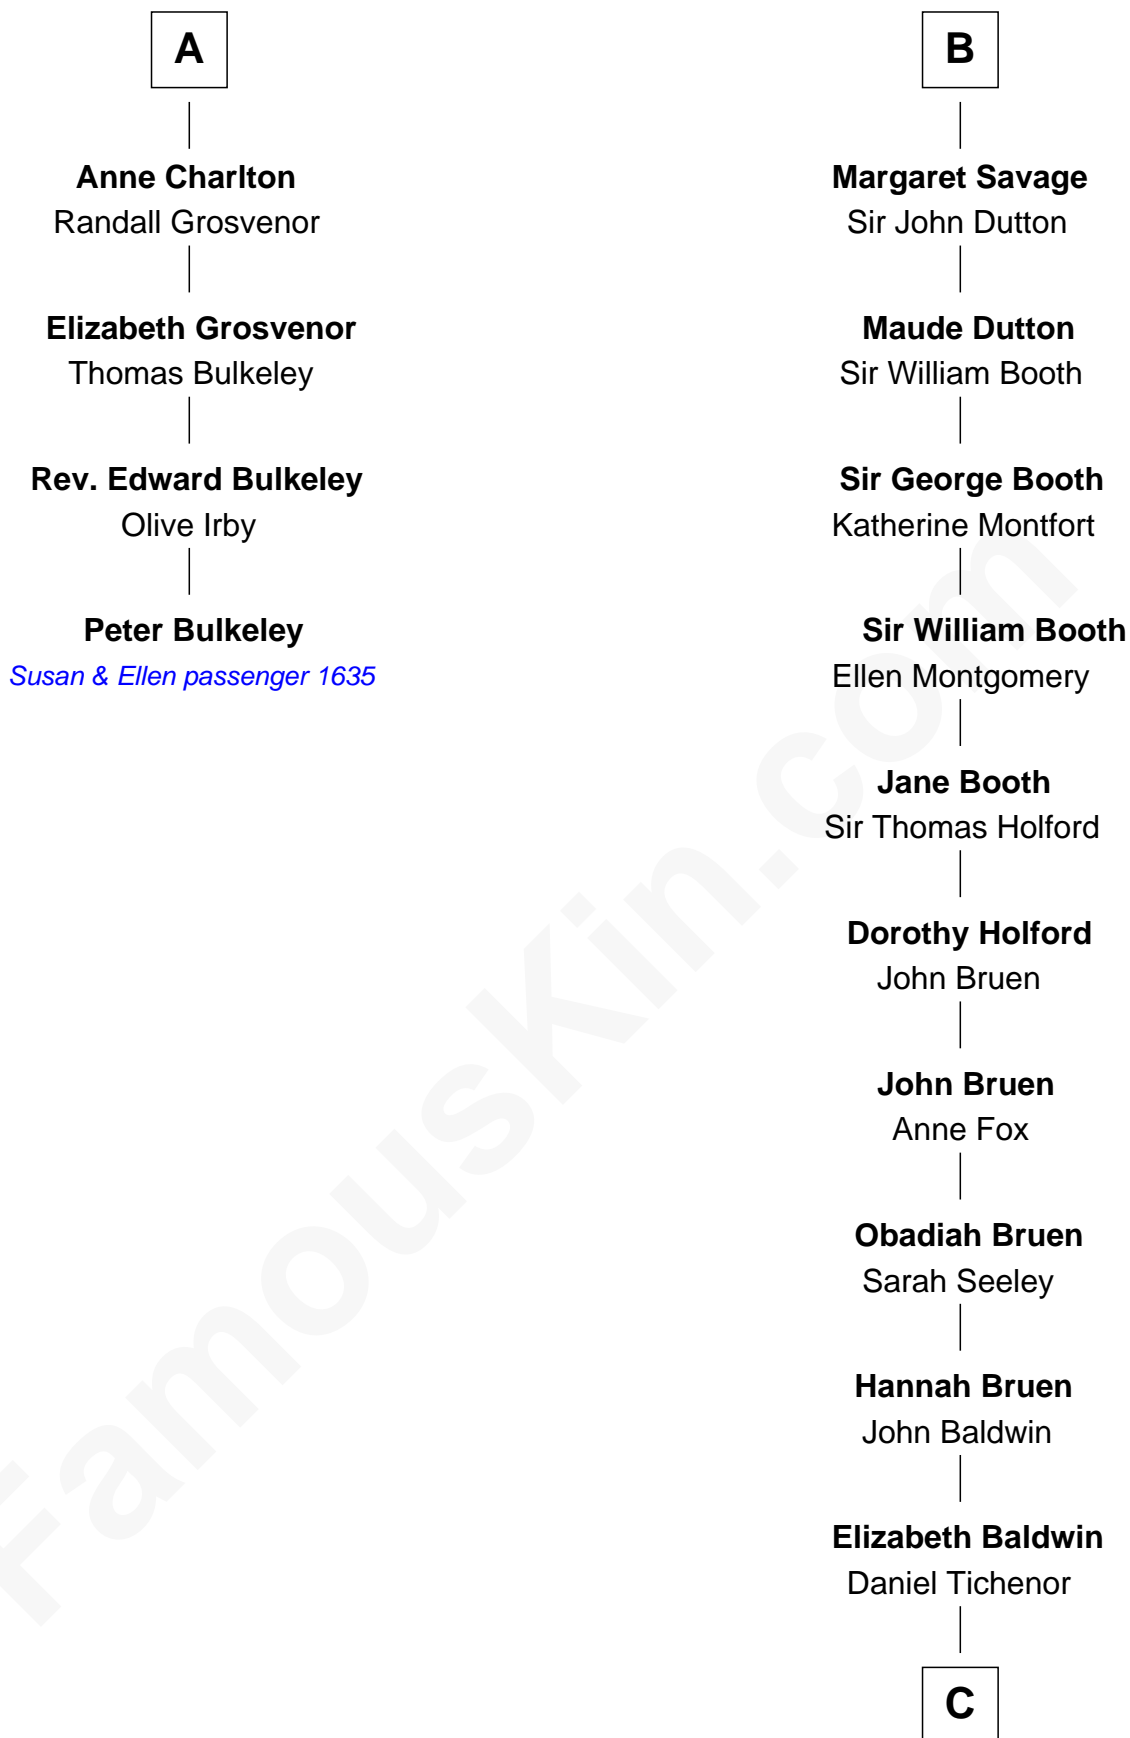

FamousKin.com Relationship Chart of

Peter Bulkeley

(1582/3 - 1658/9) Susan & Ellen passenger 1635

10th cousin 8 times removed of

Isaac Tichenor

3rd and 5th Governor of Vermont

Sir Roger de Somery

Nichole d'Aubenev

C

|
Daniel Tichenor

Susanna Guerin

|
Isaac Tichenor

3rd and 5th Governor of Vermont

FamousKin.com