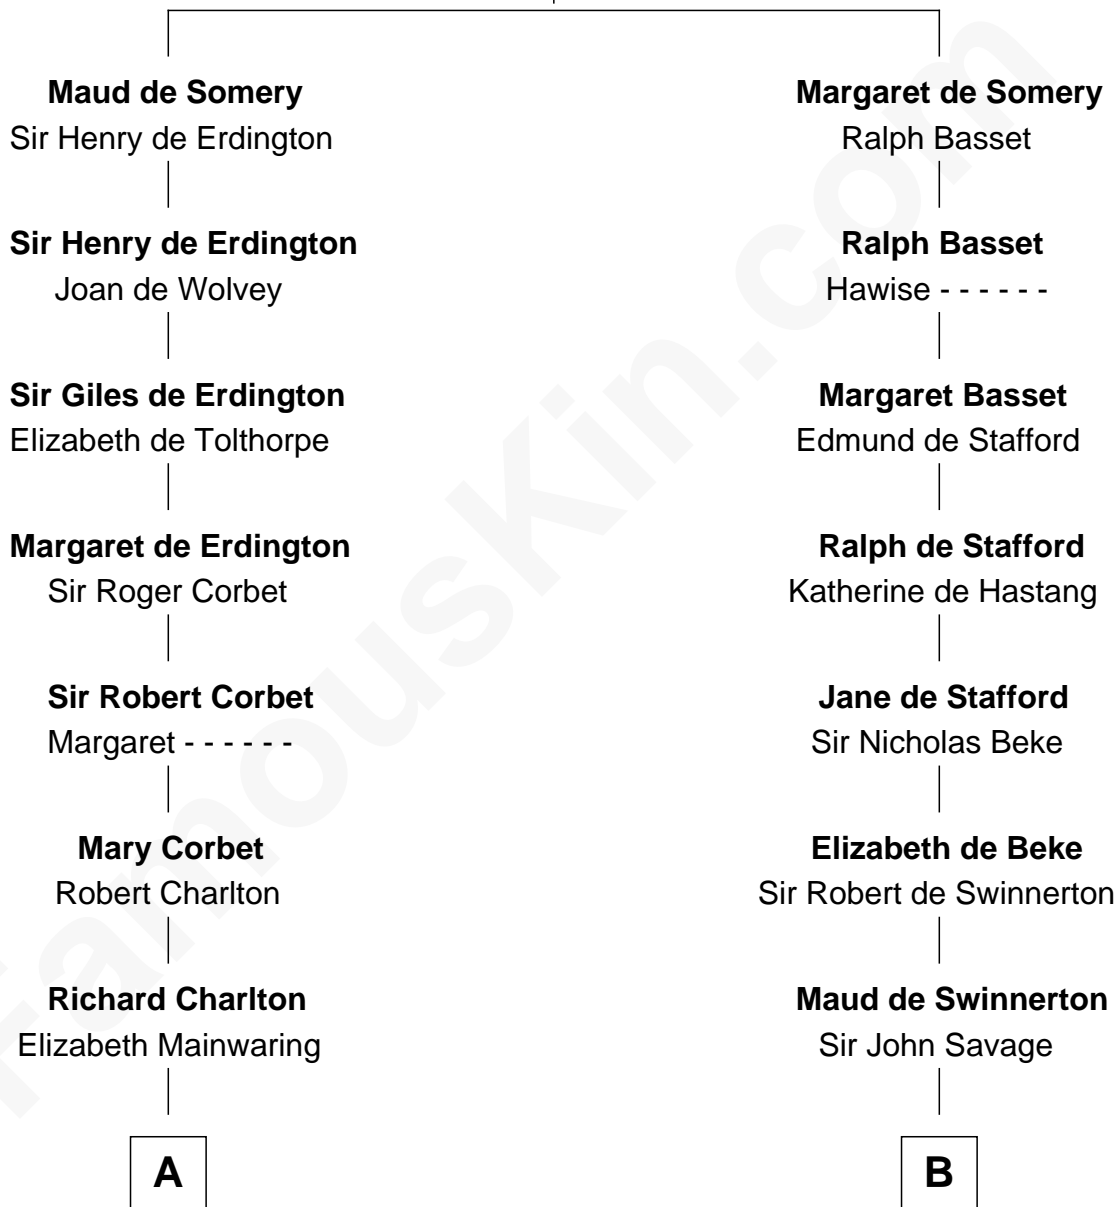

Sir Roger de Somery

Nichole d'Aubenev