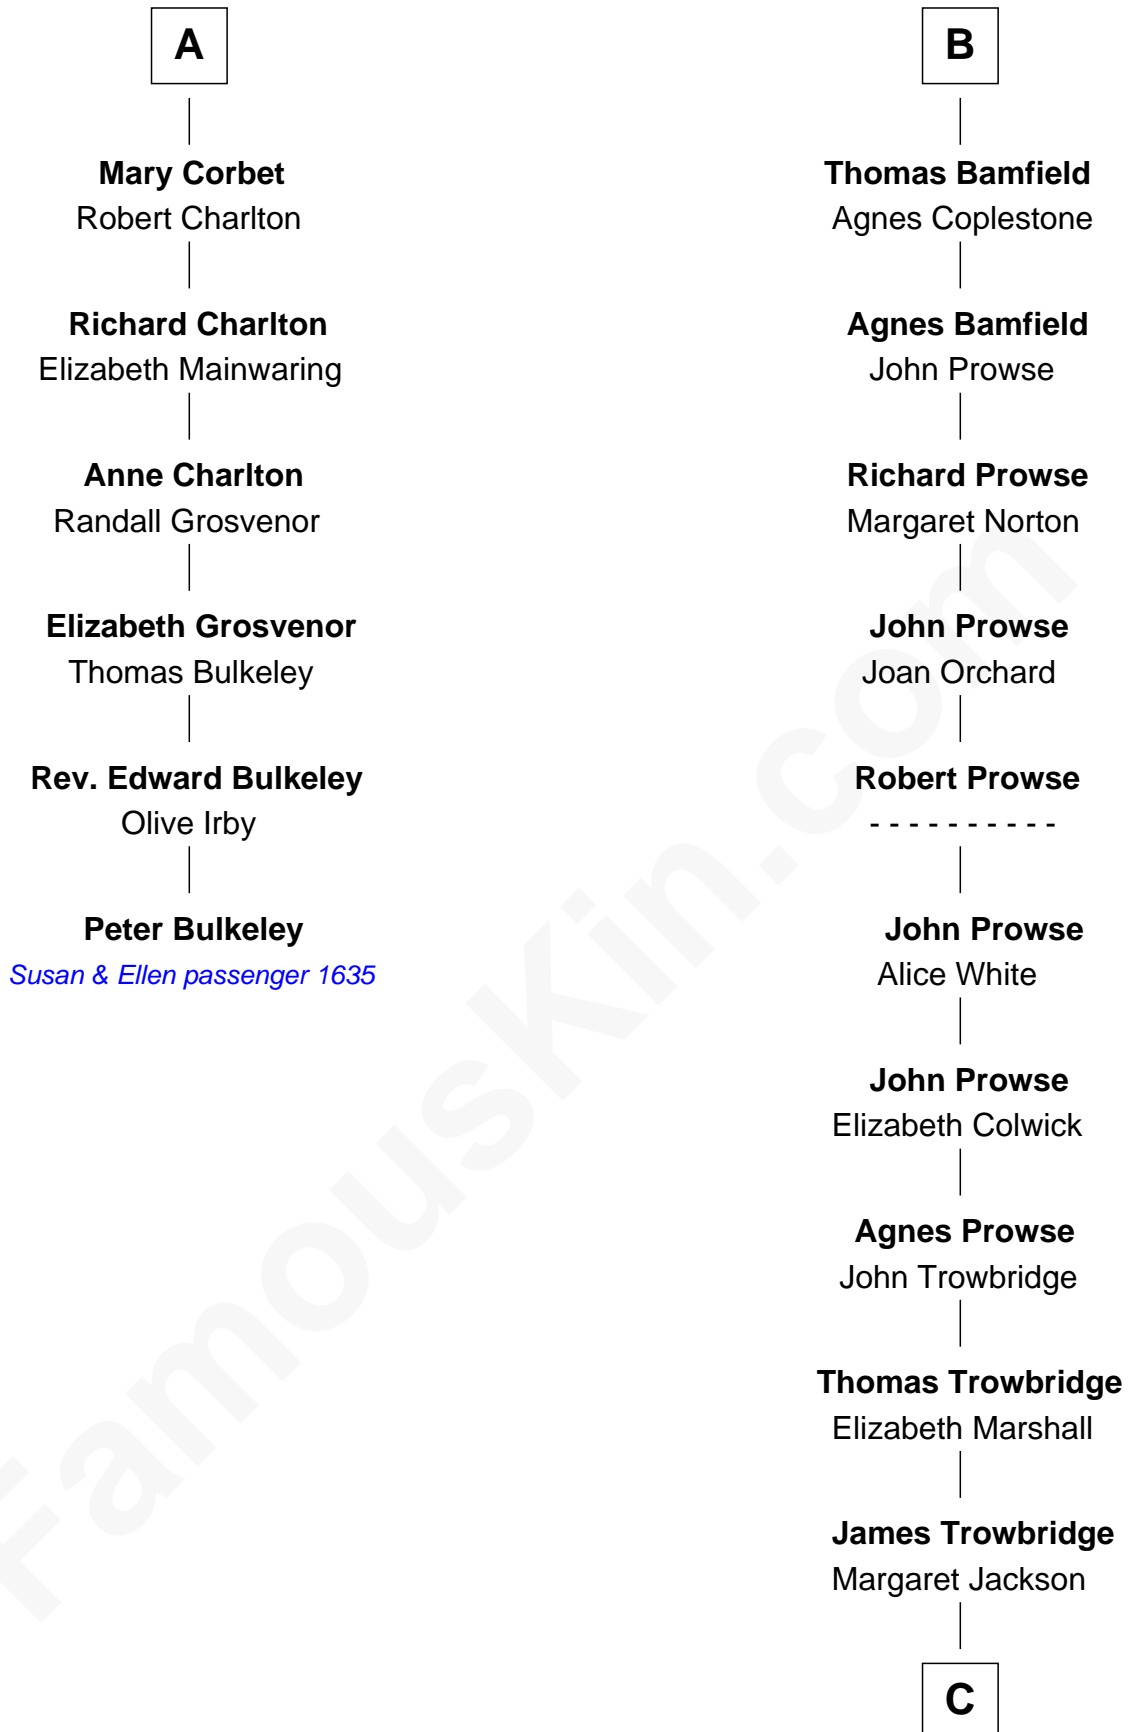

FamousKin.com

Relationship Chart of

Peter Bulkeley

(1582/3 - 1658/9) Susan & Ellen passenger 1635

12th cousin 9 times removed of

Daniel Henry Chamberlain

76th Governor of South Carolina

C

Thomas Trowbridge

Mary Goffe

Mary Trowbridge

Ebenezer Chamberlain

Daniel Chamberlain

Lydia Harrington

Eli Chamberlain

Achsah Forbes