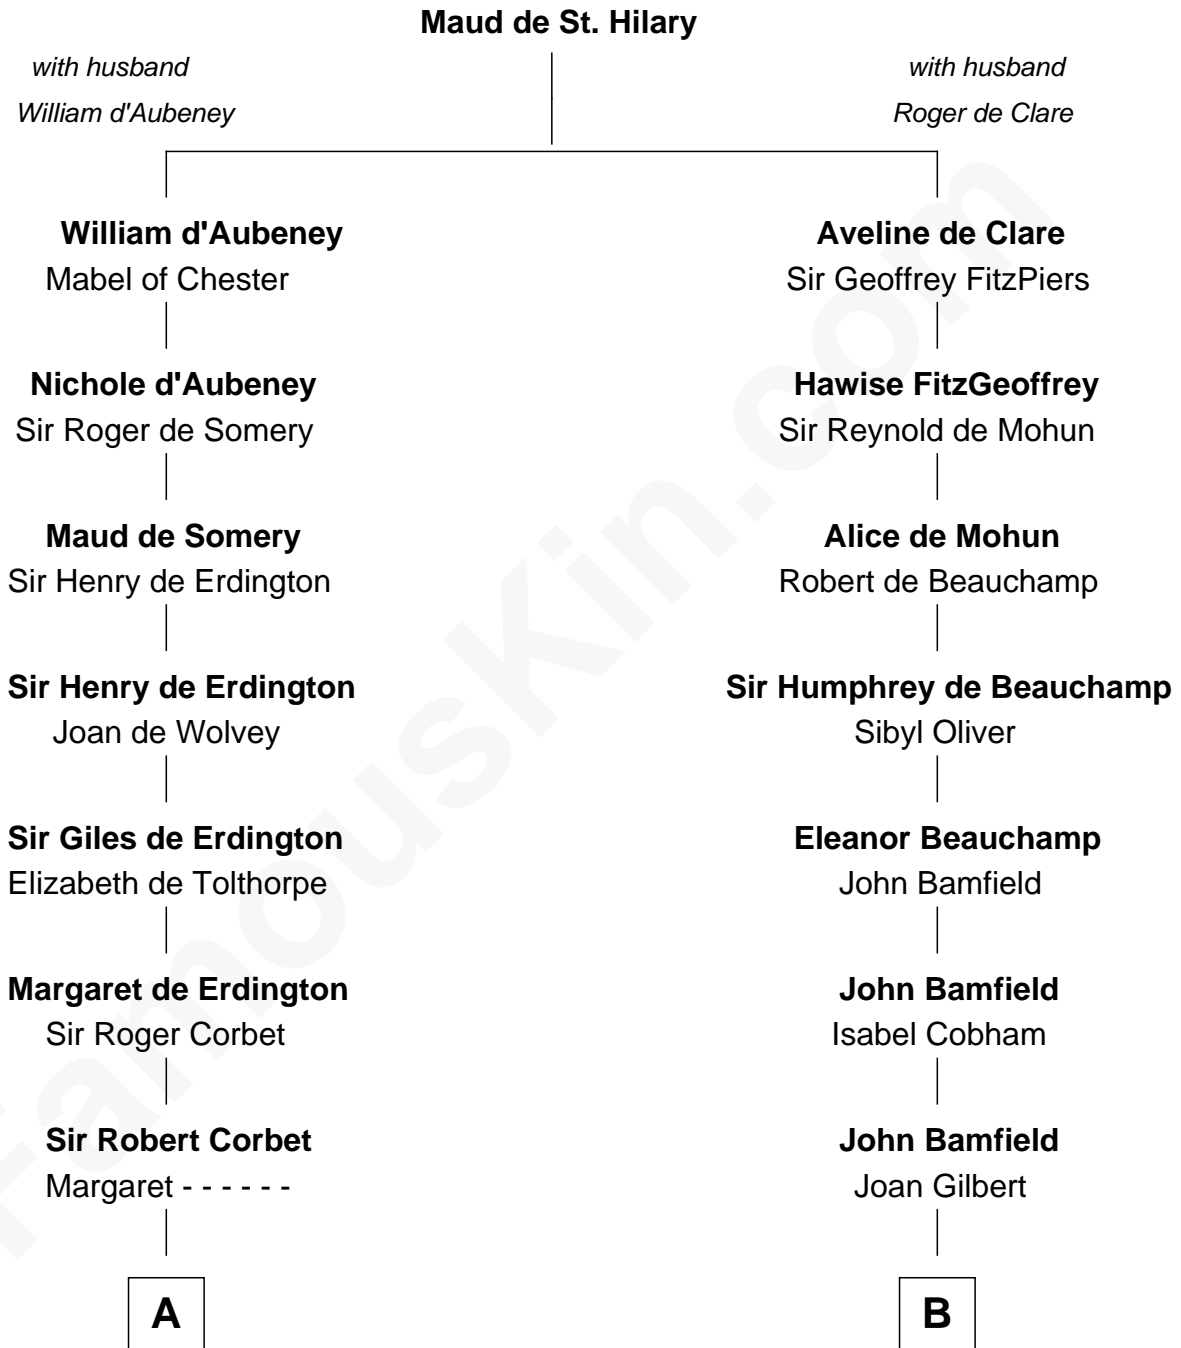

FamousKin.com

Relationship Chart of

Peter Bulkeley

(1582/3 - 1658/9) Susan & Ellen passenger 1635

12th cousin 9 times removed of

Daniel Henry Chamberlain

76th Governor of South Carolina

C

Thomas Trowbridge

Mary Goffe

Mary Trowbridge

Ebenezer Chamberlain

Daniel Chamberlain

Lydia Harrington

Eli Chamberlain

Achsah Forbes

Daniel Henry Chamberlain

Governor of South Carolina