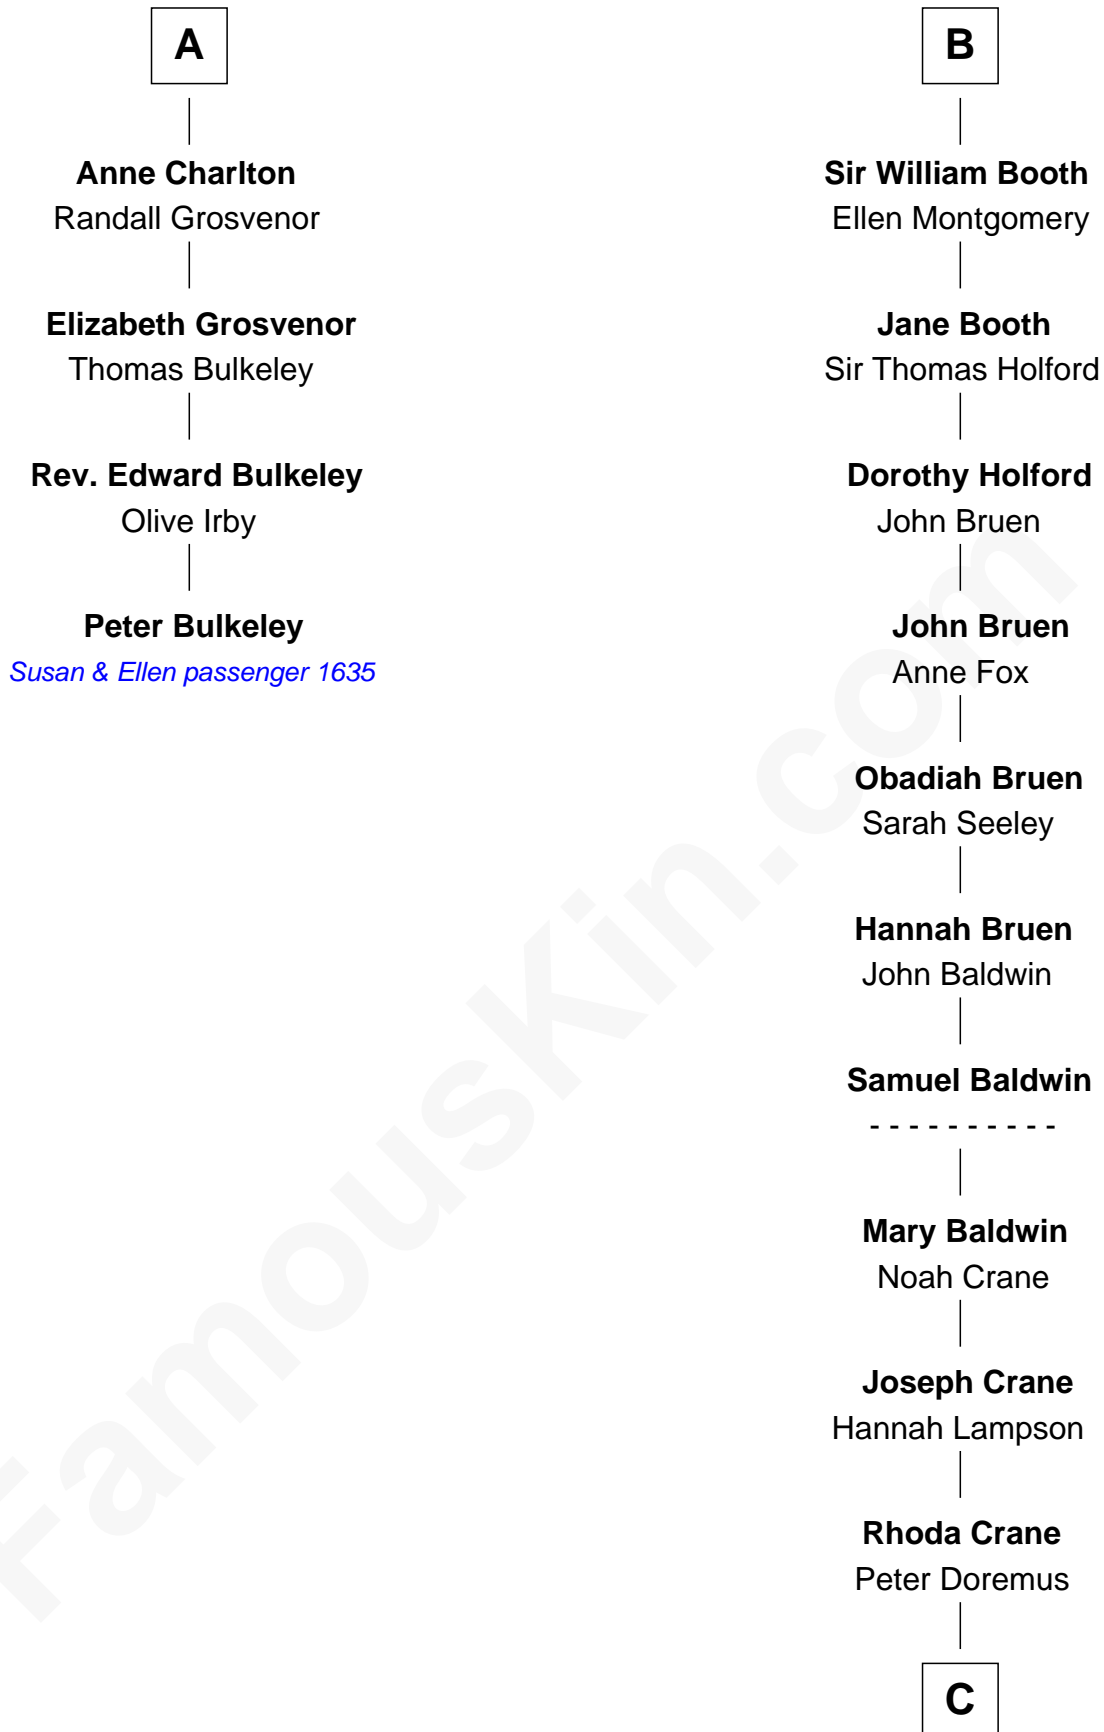

# FamousKin.com Relationship Chart of

**Peter Bulkeley**

(1582/3 - 1658/9) Susan & Ellen passenger 1635

10th cousin 11 times removed of

**Susan Dey**

TV and Movie Actress

**Sir Alan la Zouche**  
Eleanor de Segrave