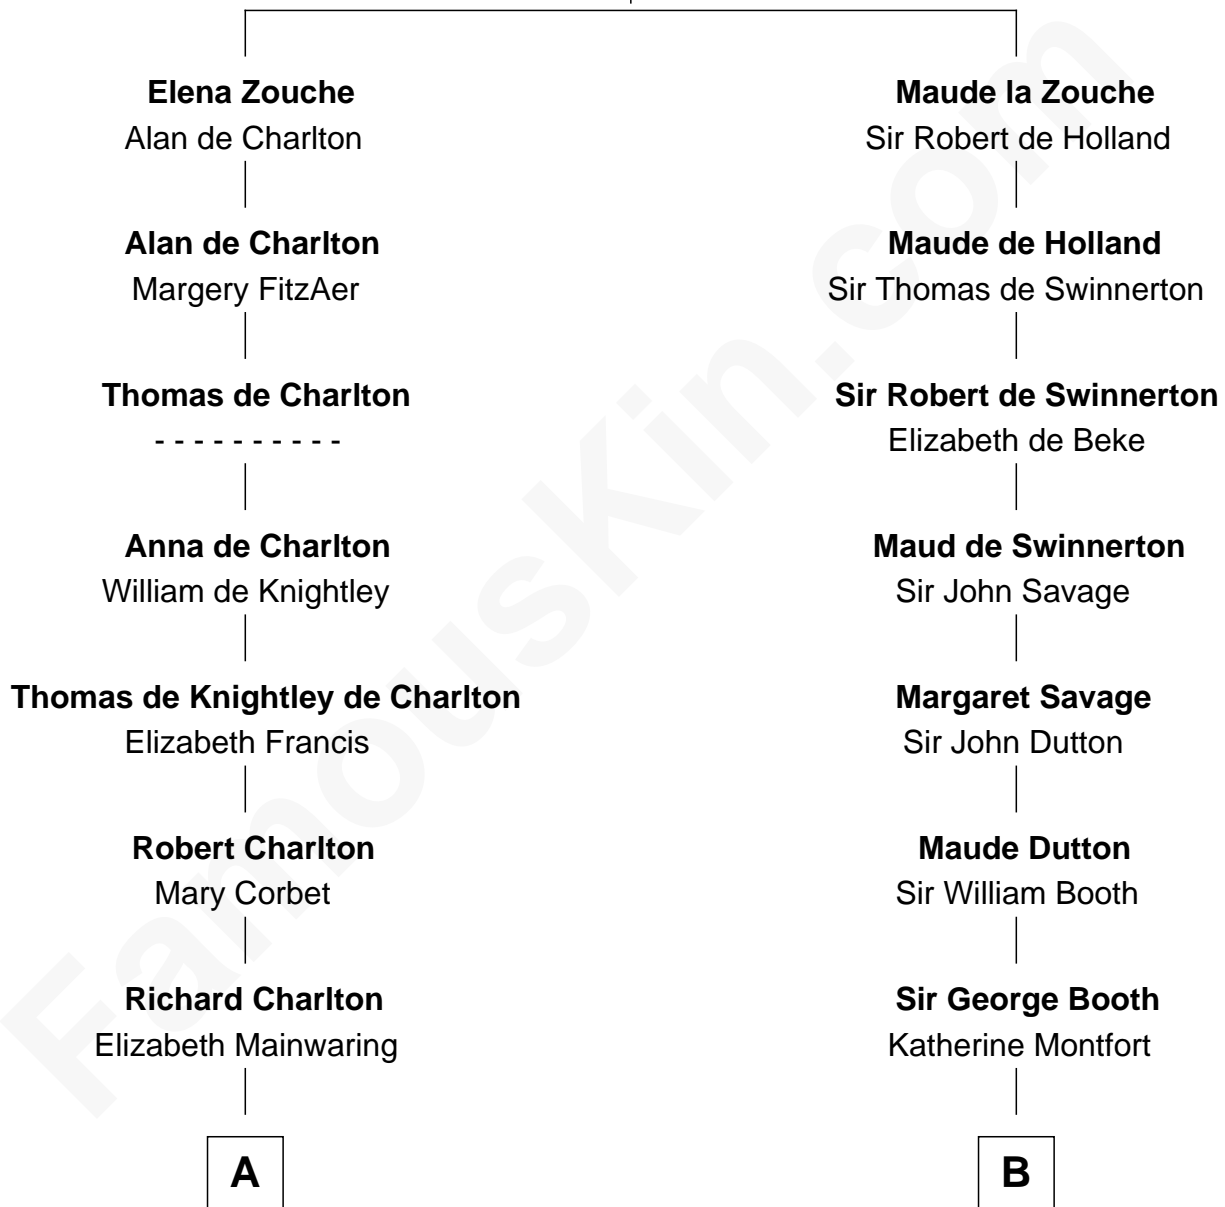

# FamousKin.com Relationship Chart of

**Peter Bulkeley**

(1582/3 - 1658/9) Susan & Ellen passenger 1635

10th cousin 11 times removed of

**Susan Dey**

TV and Movie Actress

**Sir Alan la Zouche**  
Eleanor de Segrave