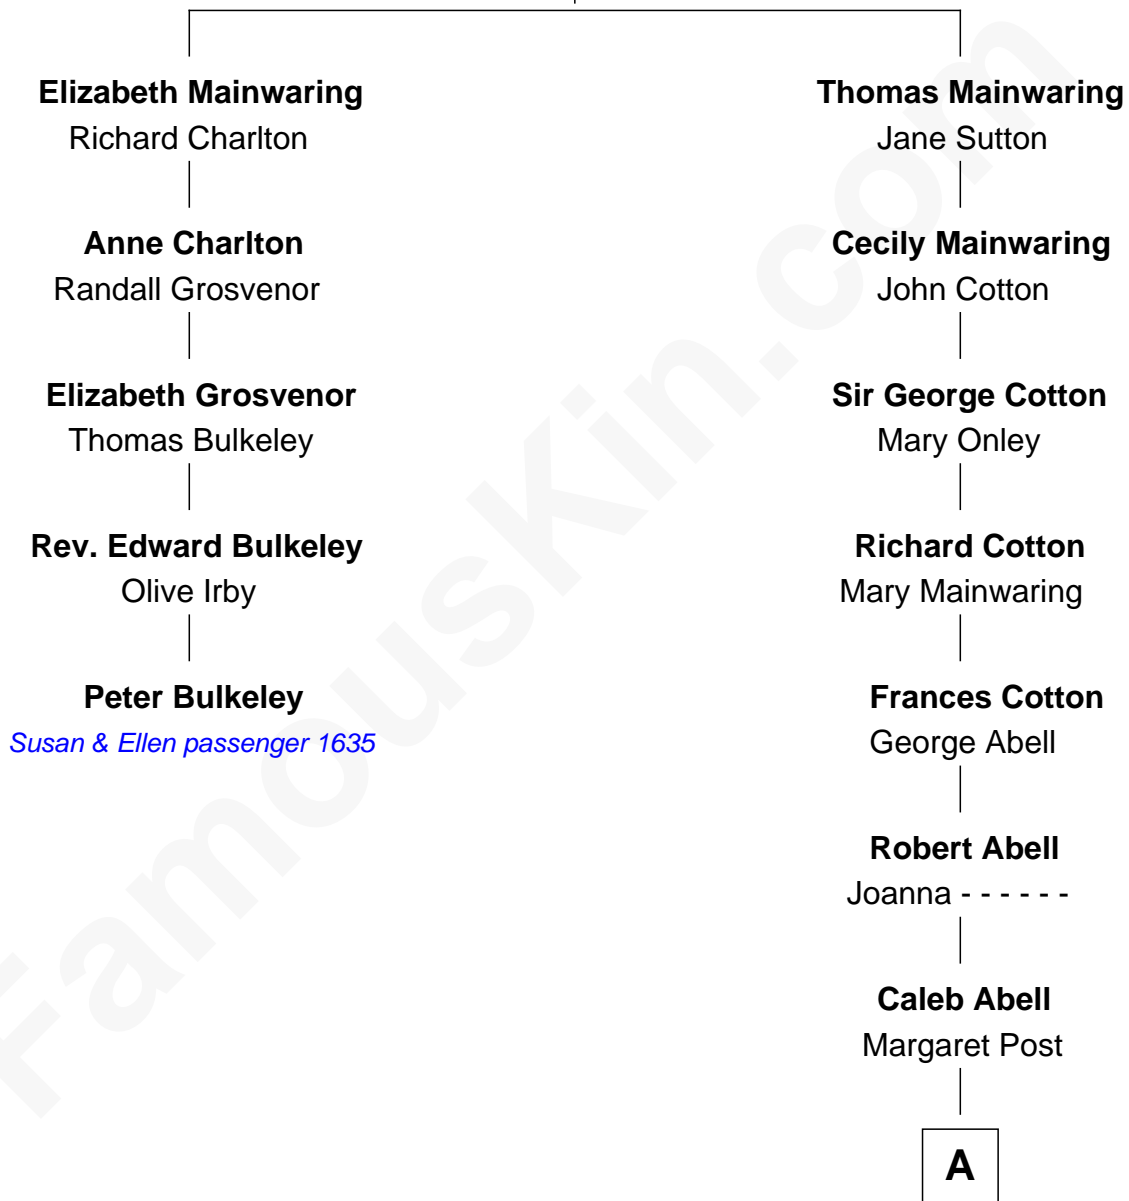

FamousKin.com Relationship Chart of **Peter Bulkeley**

(1582/3 - 1658/9) *Susan & Ellen passenger 1635*

4th cousin 12 times removed of

Amber Stevens West
TV and Movie Actress

William Mainwaring
Margaret Warren