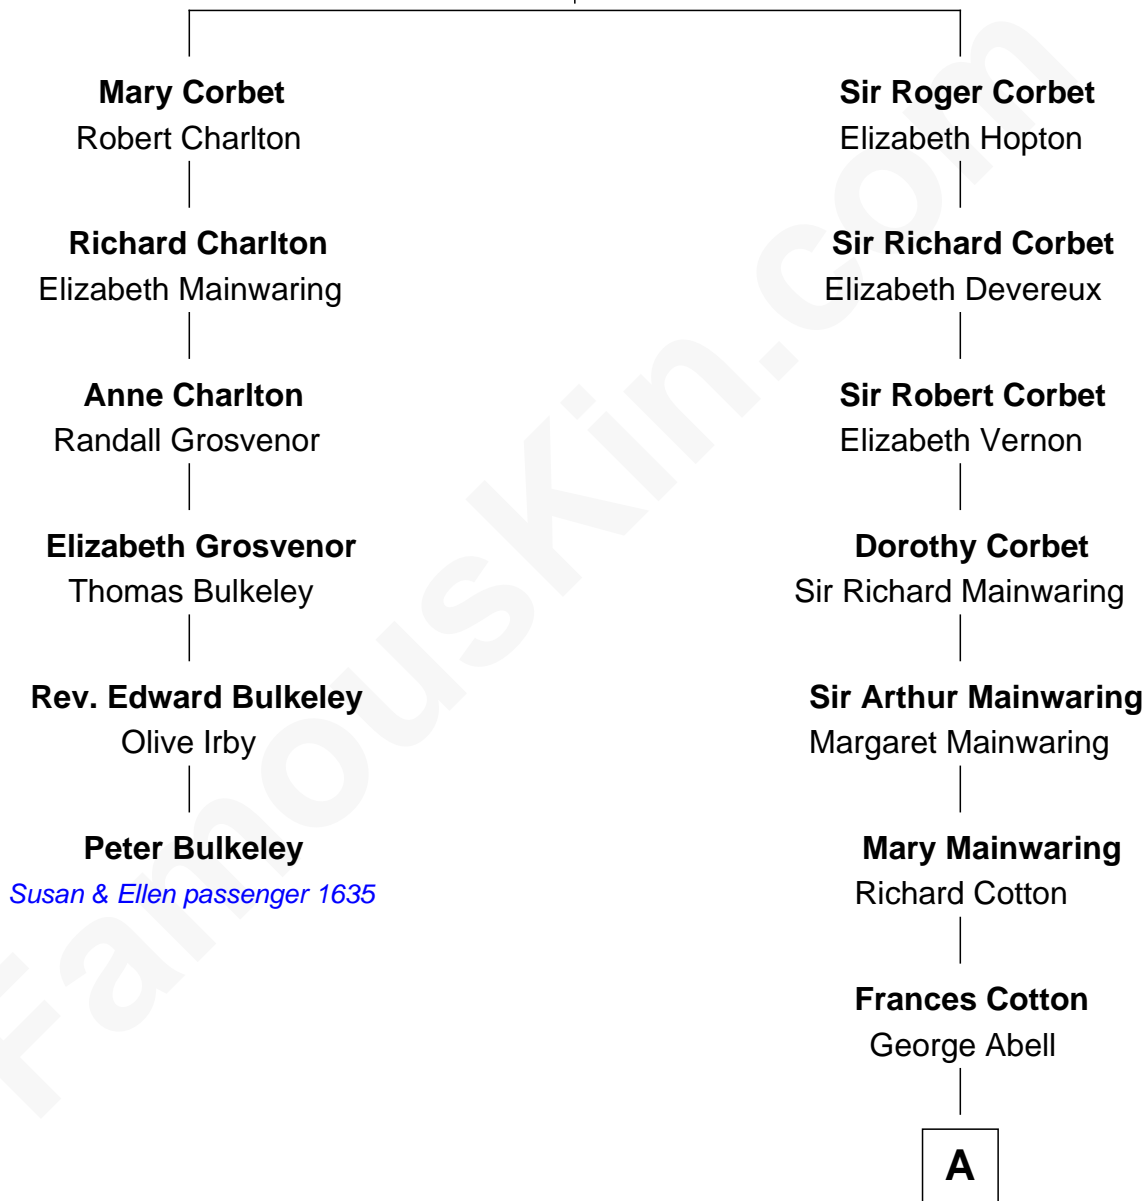

FamousKin.com

Relationship Chart of

Peter Bulkeley

(1582/3 - 1658/9) Susan & Ellen passenger 1635

5th cousin 13 times removed of

Amber Stevens West
TV and Movie Actress

Sir Robert Corbet
Margaret - - - - -

A