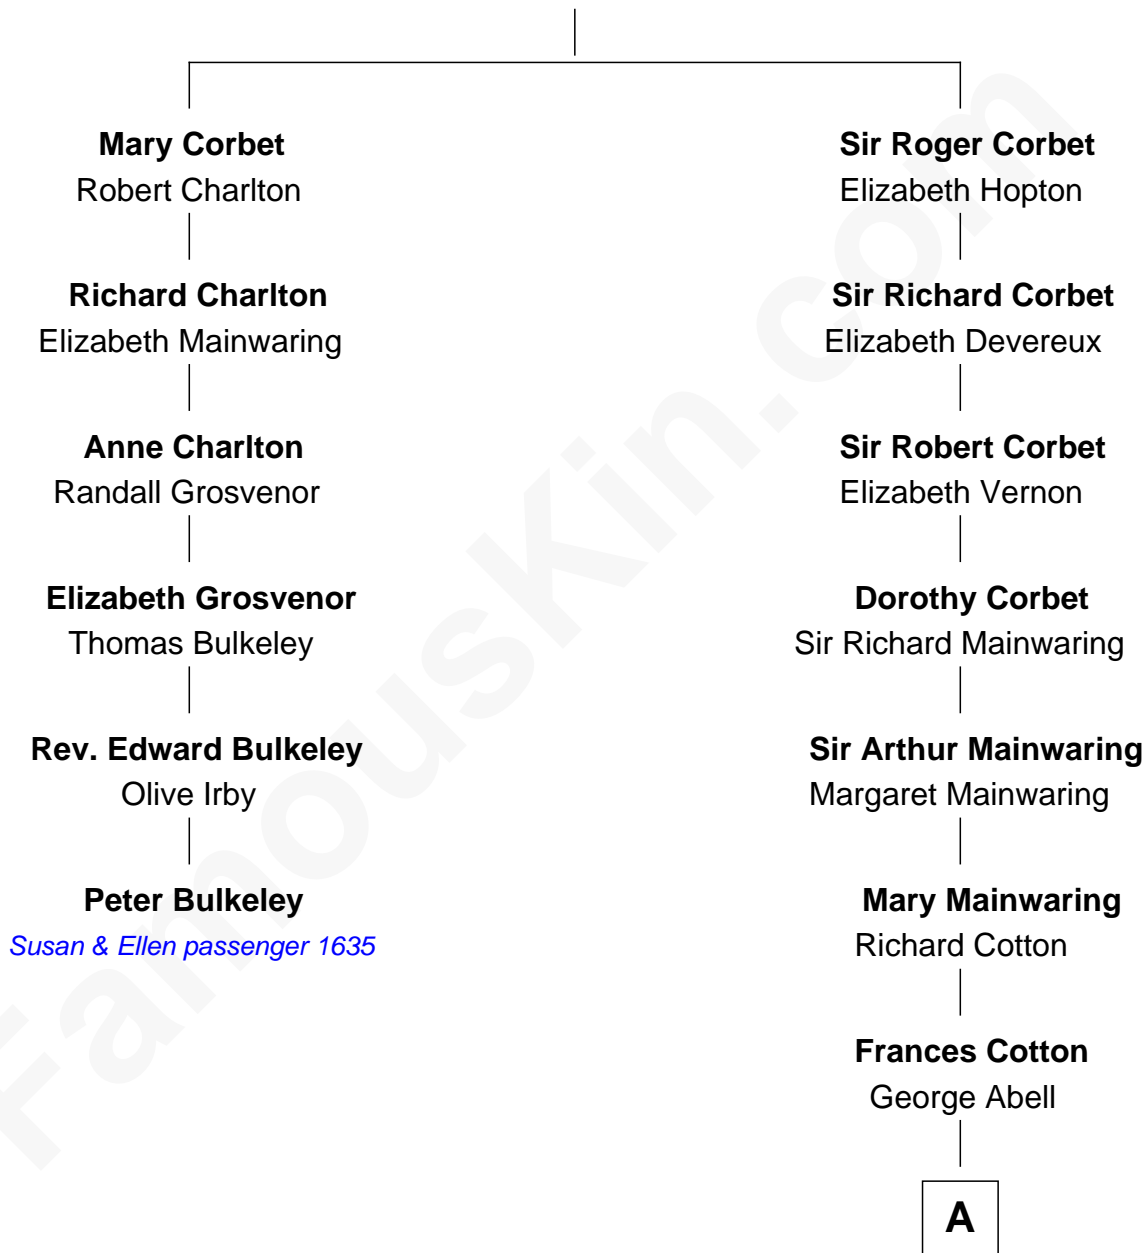

FamousKin.com Relationship Chart of

Peter Bulkeley

(1582/3 - 1658/9) Susan & Ellen passenger 1635

5th cousin 12 times removed of

Shadoe Stevens

Radio Disc Jockey

Sir Robert Corbet

Margaret - - - - -

A

Robert Abell

Joanna - - - - -

Caleb Abell

Margaret Post

Joanna Abell

Zechariah Loomis

Zechariah Loomis