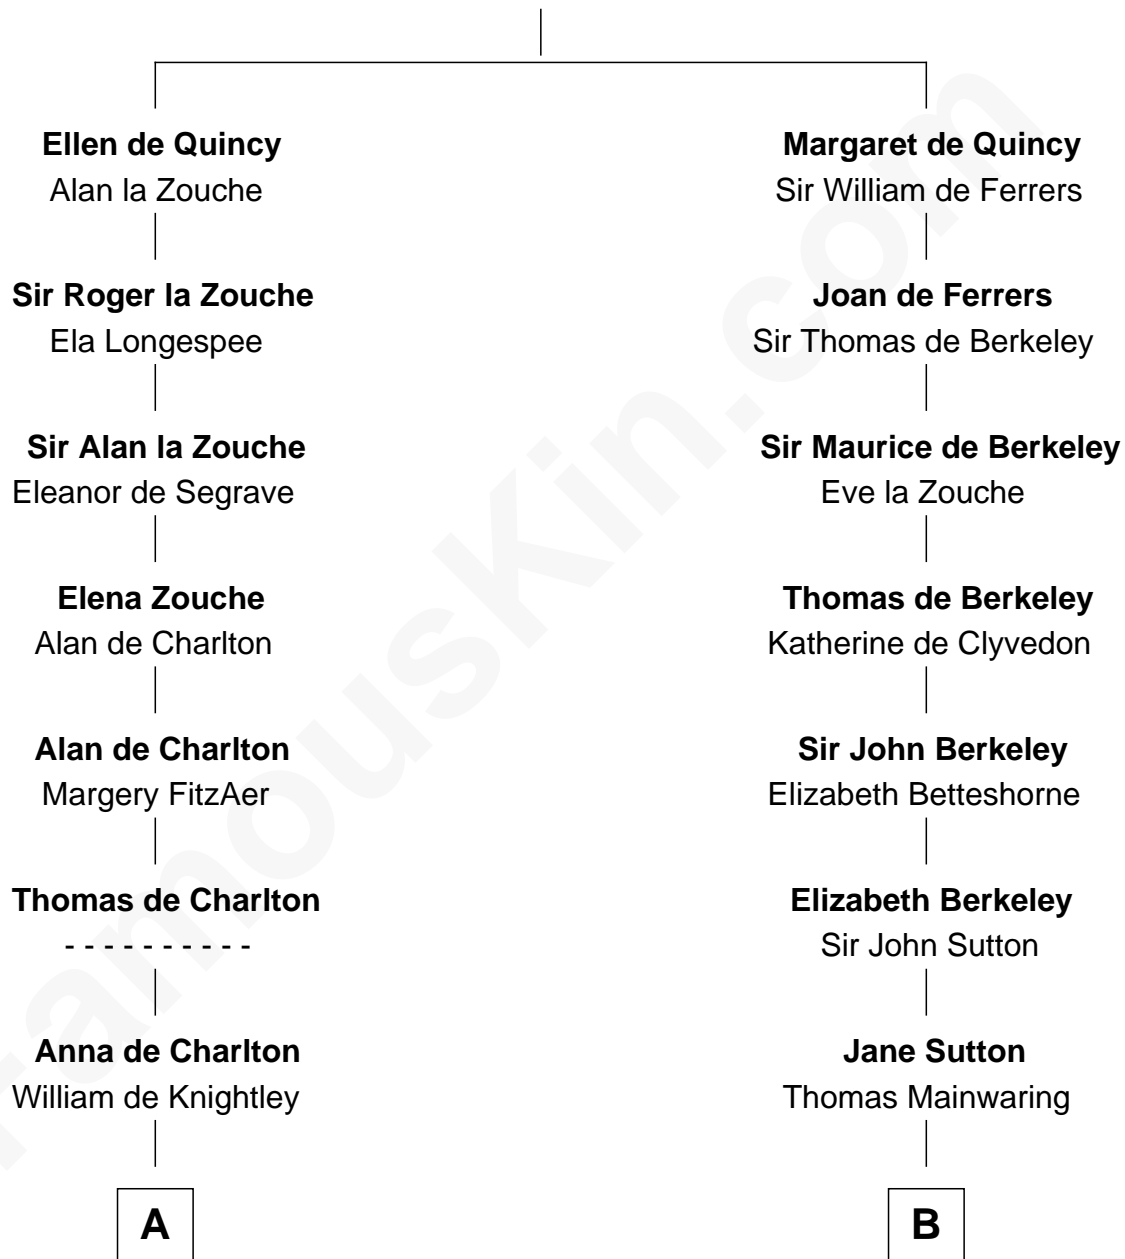

FamousKin.com Relationship Chart of

Peter Bulkeley

(1582/3 - 1658/9) Susan & Ellen passenger 1635

13th cousin 8 times removed of

Shadoe Stevens

Radio Disc Jockey

Sir Roger de Quincy

Helen of Galloway