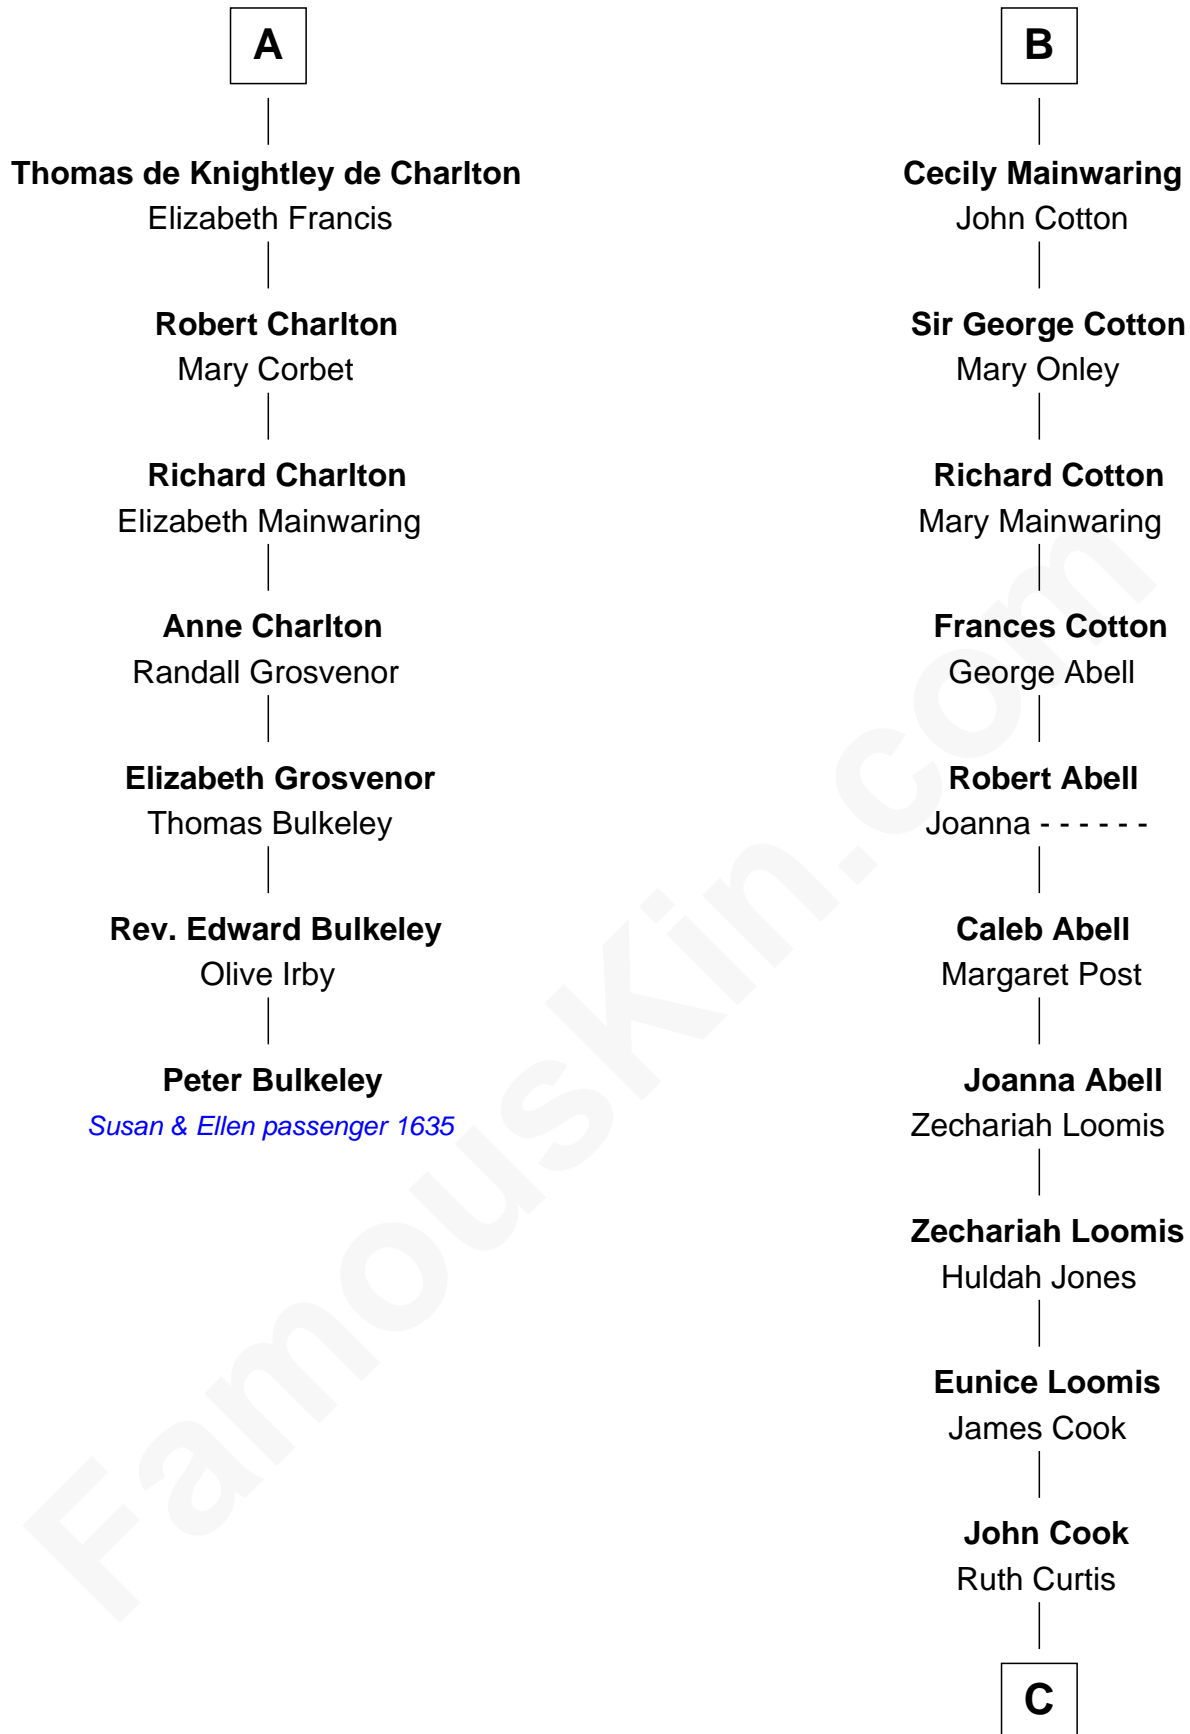

FamousKin.com Relationship Chart of

Peter Bulkeley

(1582/3 - 1658/9) Susan & Ellen passenger 1635

13th cousin 8 times removed of

Shadoe Stevens

Radio Disc Jockey

Sir Roger de Quincy

Helen of Galloway