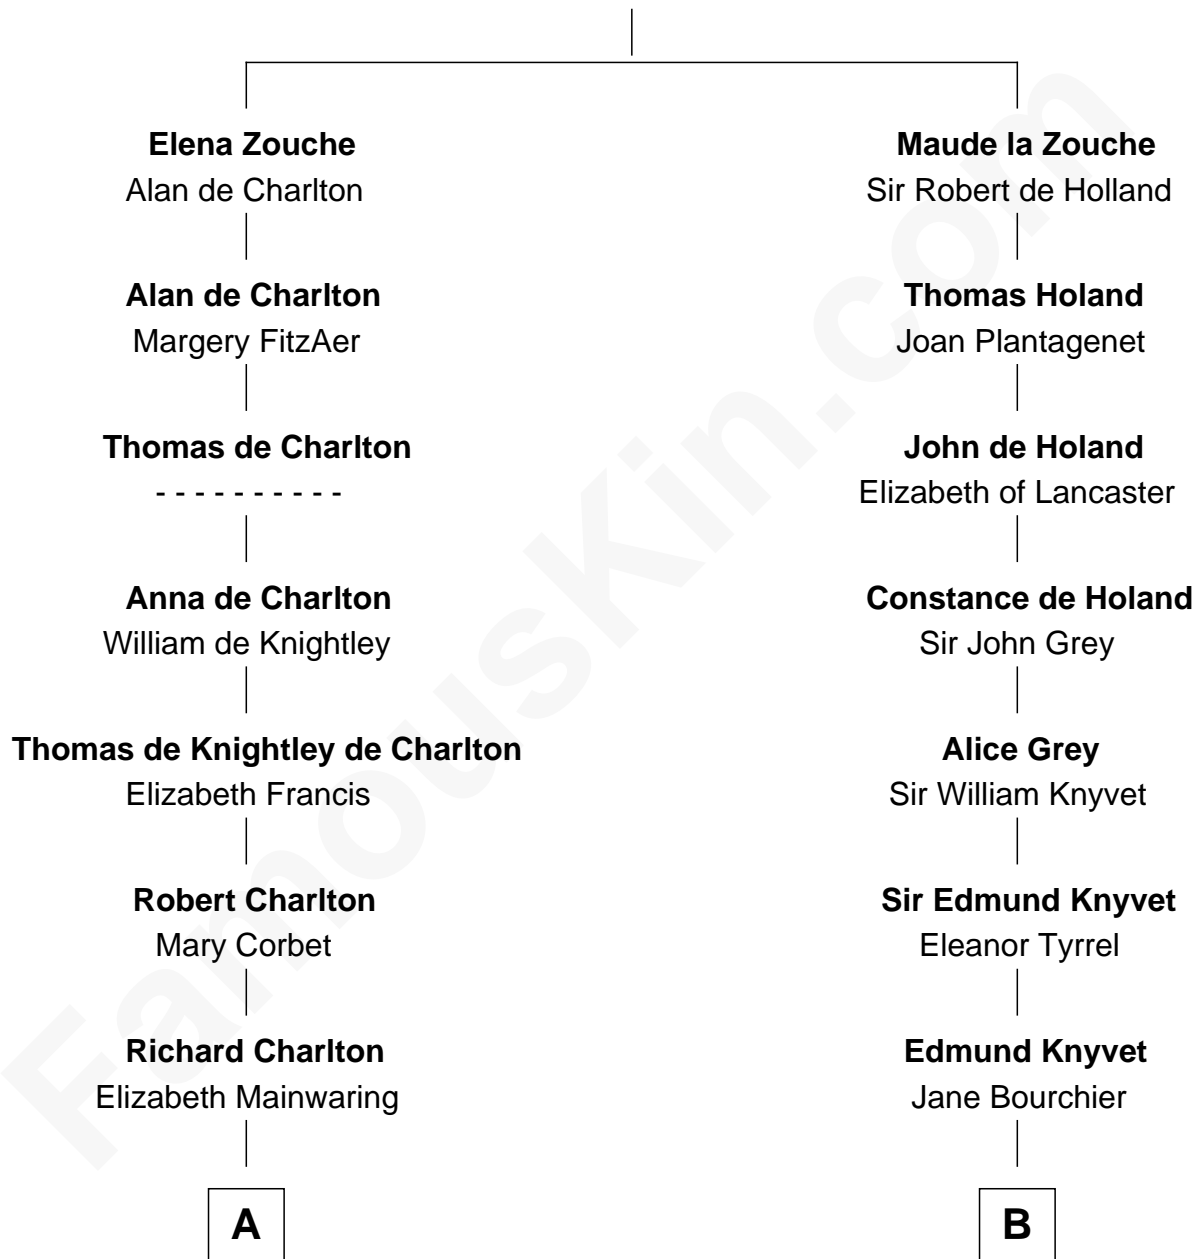

## Relationship Chart of

### Peter Bulkeley

(1582/3 - 1658/9) Susan & Ellen passenger 1635

10th cousin 11 times removed of

### Angela Y. Davis

Civil Rights Activist and former Black Panther

**Sir Alan la Zouche**  
Eleanor de Segrave

**C**

**Henrietta Ann Mallett**

Hugh Campbell

**Henrietta C. Campbell**

Murphy Valentine Jones

**Murphy Renchor Jones**

Mollie Spencer

**Benjamin Frank Davis**

Sallye Margarite Bell

**Angela Y. Davis**

*Civil Rights Activist and former Black Panther*