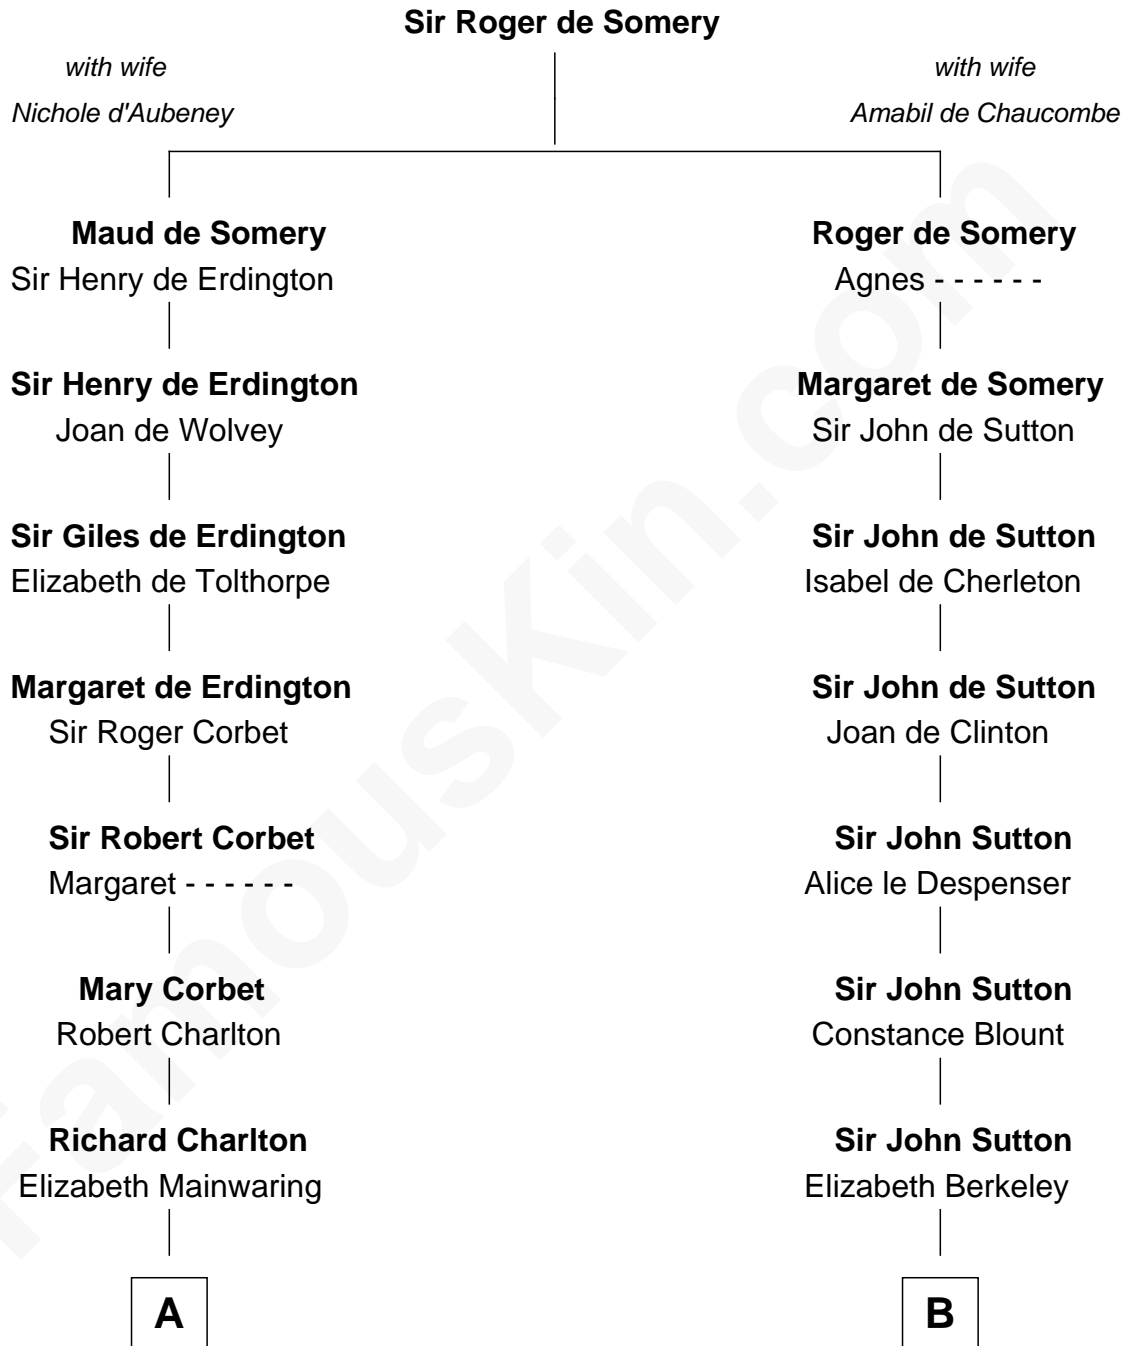

# FamousKin.com

## Relationship Chart of

### Peter Bulkeley

(1582/3 - 1658/9) Susan & Ellen passenger 1635

10th cousin 8 times removed of

**William Woodbridge**  
2nd Governor of Michigan

**C**

|  
**Dudley Woodbridge**

Lucy Backus

|  
**William Woodbridge**