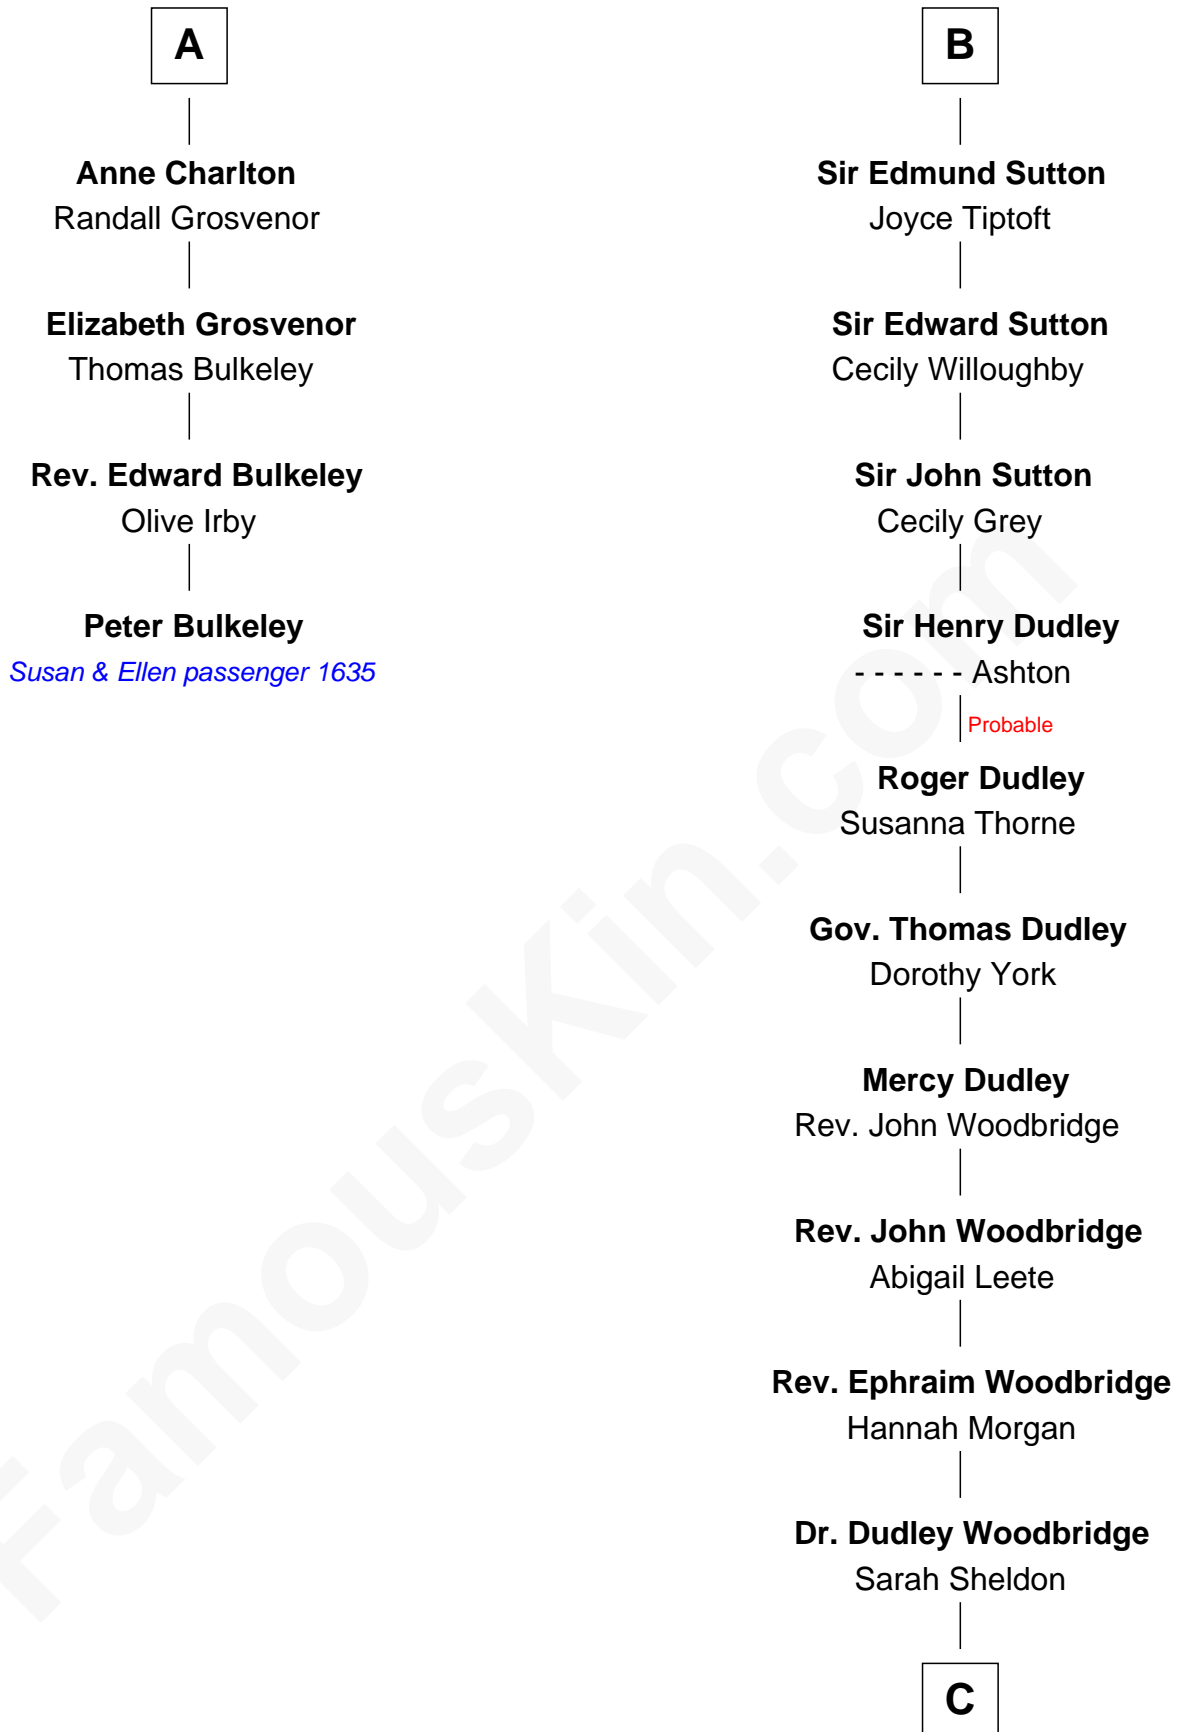

## Relationship Chart of

### Peter Bulkeley

(1582/3 - 1658/9) Susan & Ellen passenger 1635

10th cousin 8 times removed of

**William Woodbridge**  
2nd Governor of Michigan

**C**

|  
**Dudley Woodbridge**

Lucy Backus

|  
**William Woodbridge**