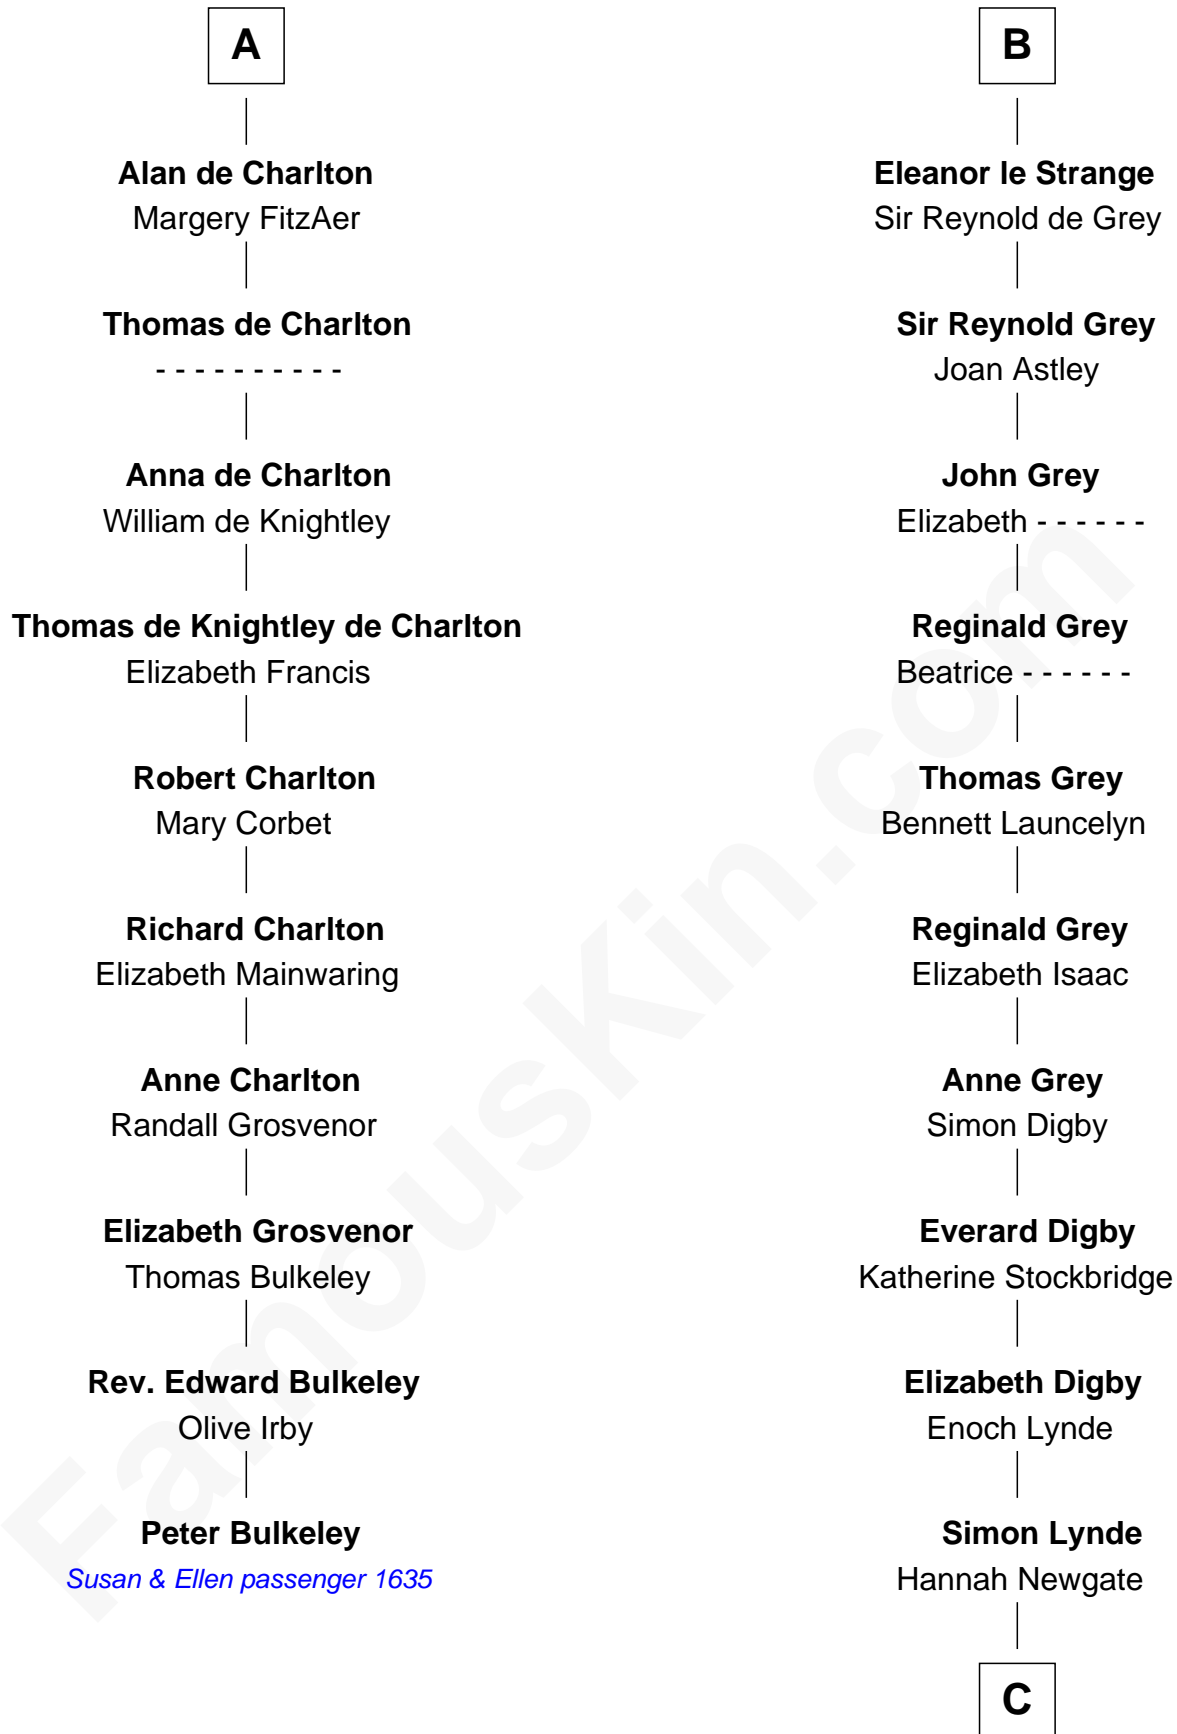

FamousKin.com

Relationship Chart of

Peter Bulkeley

(1582/3 - 1658/9) Susan & Ellen passenger 1635

16th cousin 3 times removed of

James Bowdoin

2nd Governor of Massachusetts

C

—
Elizabeth Lynde

George Pordage

—
Hannah Pordage

James Bowdoin

—
James Bowdoin

2nd Governor of Massachusetts

FamousKin.com