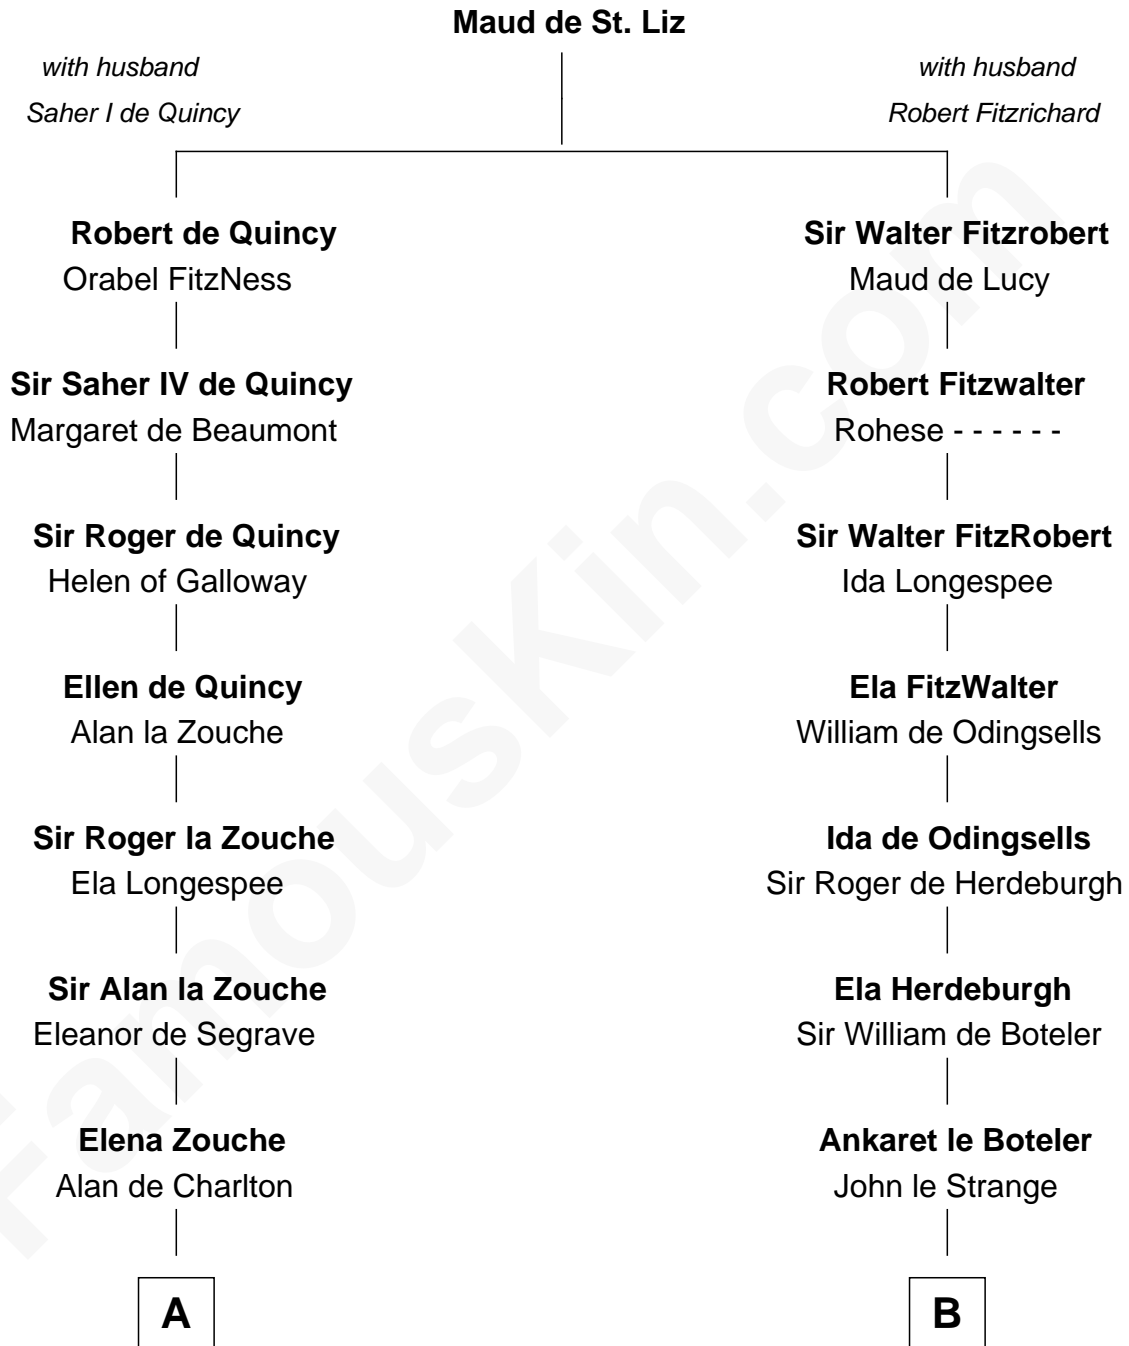

FamousKin.com

Relationship Chart of

Peter Bulkeley

(1582/3 - 1658/9) Susan & Ellen passenger 1635

16th cousin 3 times removed of

James Bowdoin

2nd Governor of Massachusetts

C

—
Elizabeth Lynde

George Pordage

—
Hannah Pordage

James Bowdoin

—
James Bowdoin

2nd Governor of Massachusetts

FamousKin.com