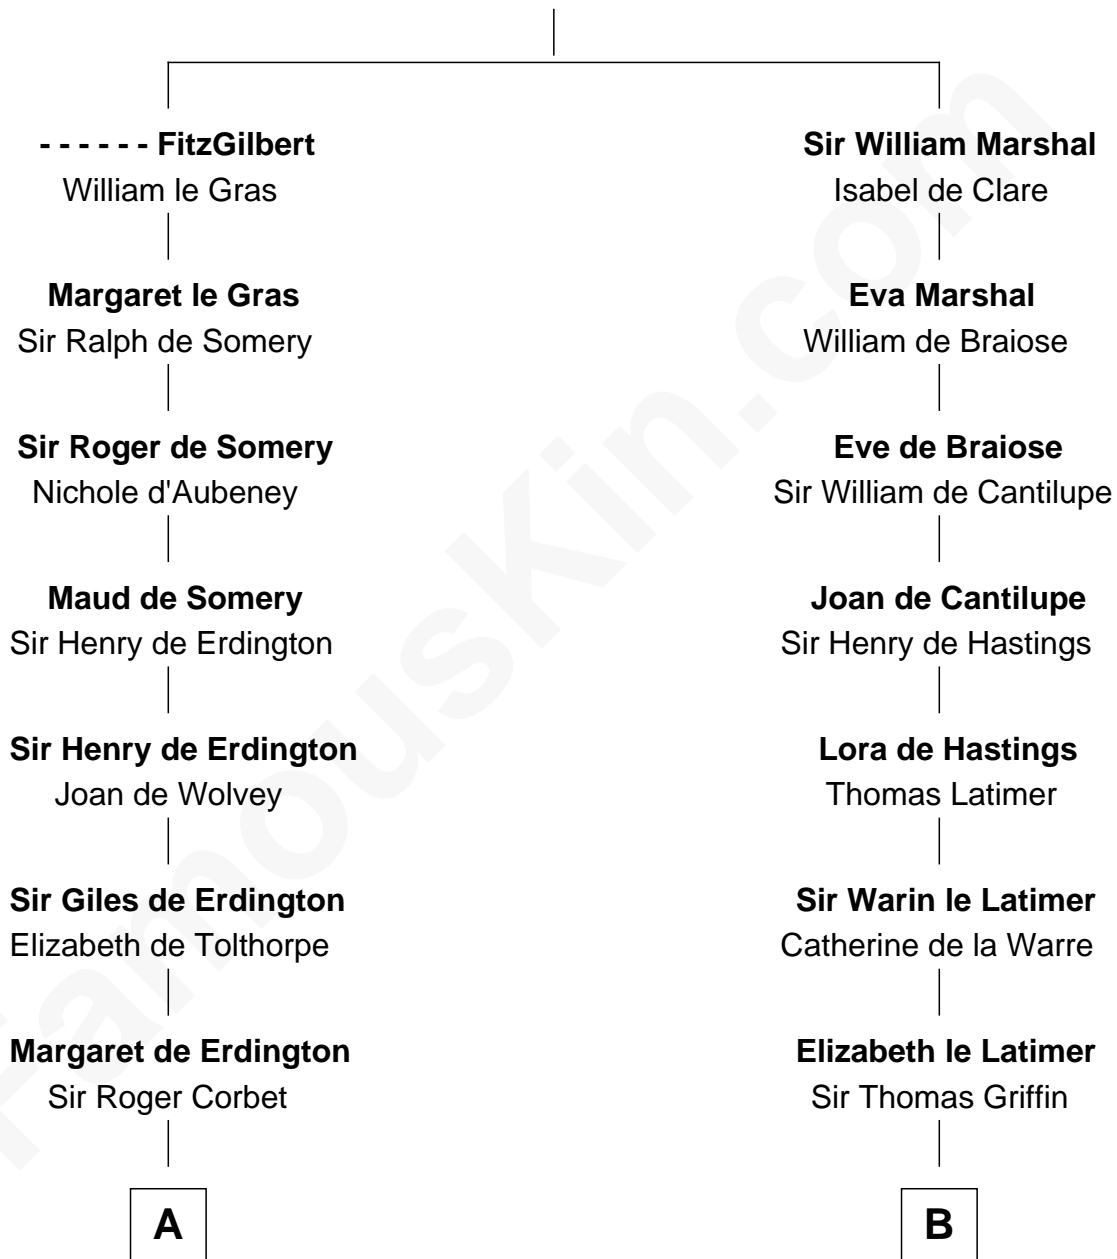

FamousKin.com

Relationship Chart of

Peter Bulkeley

(1582/3 - 1658/9) Susan & Ellen passenger 1635

13th cousin 5 times removed of

James Bowdoin

2nd Governor of Massachusetts

John FitzGilbert
Sybilla of Salisbury

C

Hannah Pordage

James Bowdoin

James Bowdoin

2nd Governor of Massachusetts

FamousKin.com