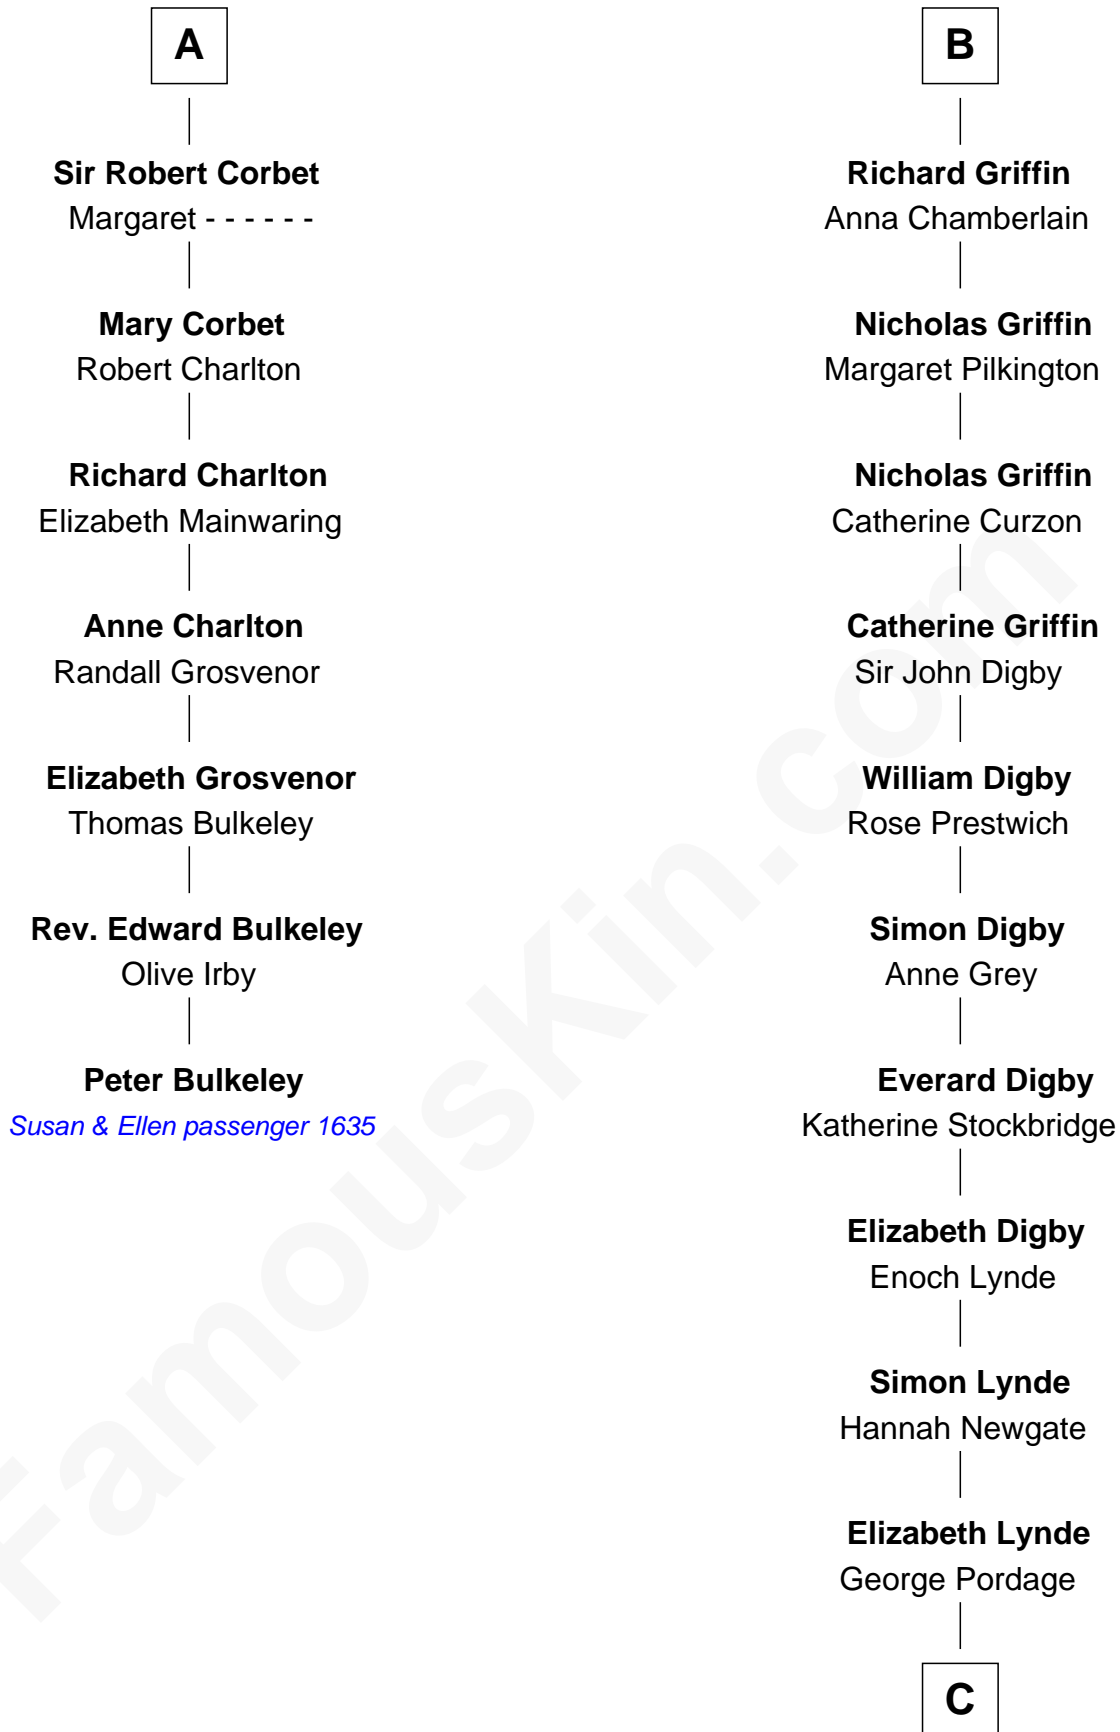

FamousKin.com

Relationship Chart of

Peter Bulkeley

(1582/3 - 1658/9) Susan & Ellen passenger 1635

13th cousin 5 times removed of

James Bowdoin

2nd Governor of Massachusetts

John FitzGilbert
Sybilla of Salisbury

C

Hannah Pordage

James Bowdoin

James Bowdoin

2nd Governor of Massachusetts

FamousKin.com