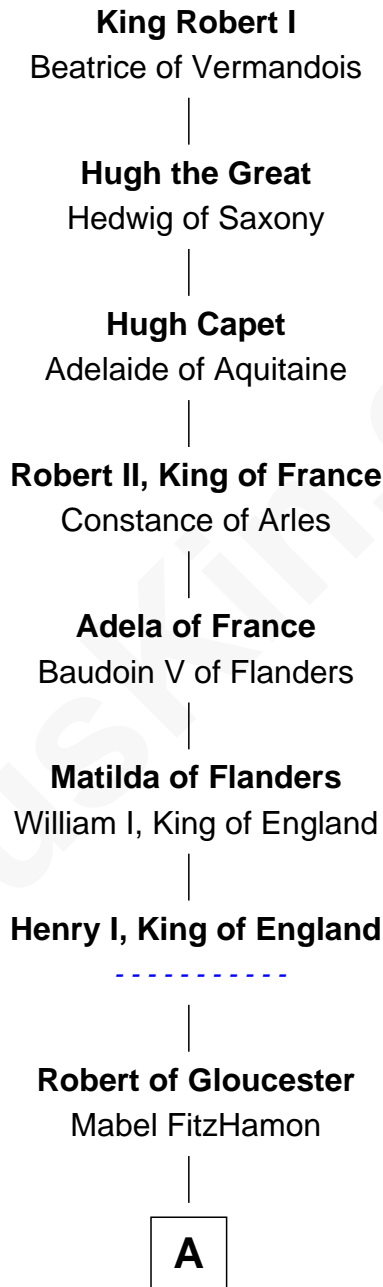

FamousKin.com Relationship Chart of

Peter Bulkeley

(1582/3 - 1658/9) Susan & Ellen passenger 1635

20th Great-grandson of

King Robert I

King of France

A

Maud of Gloucester
Sir Ranulf de Gernons