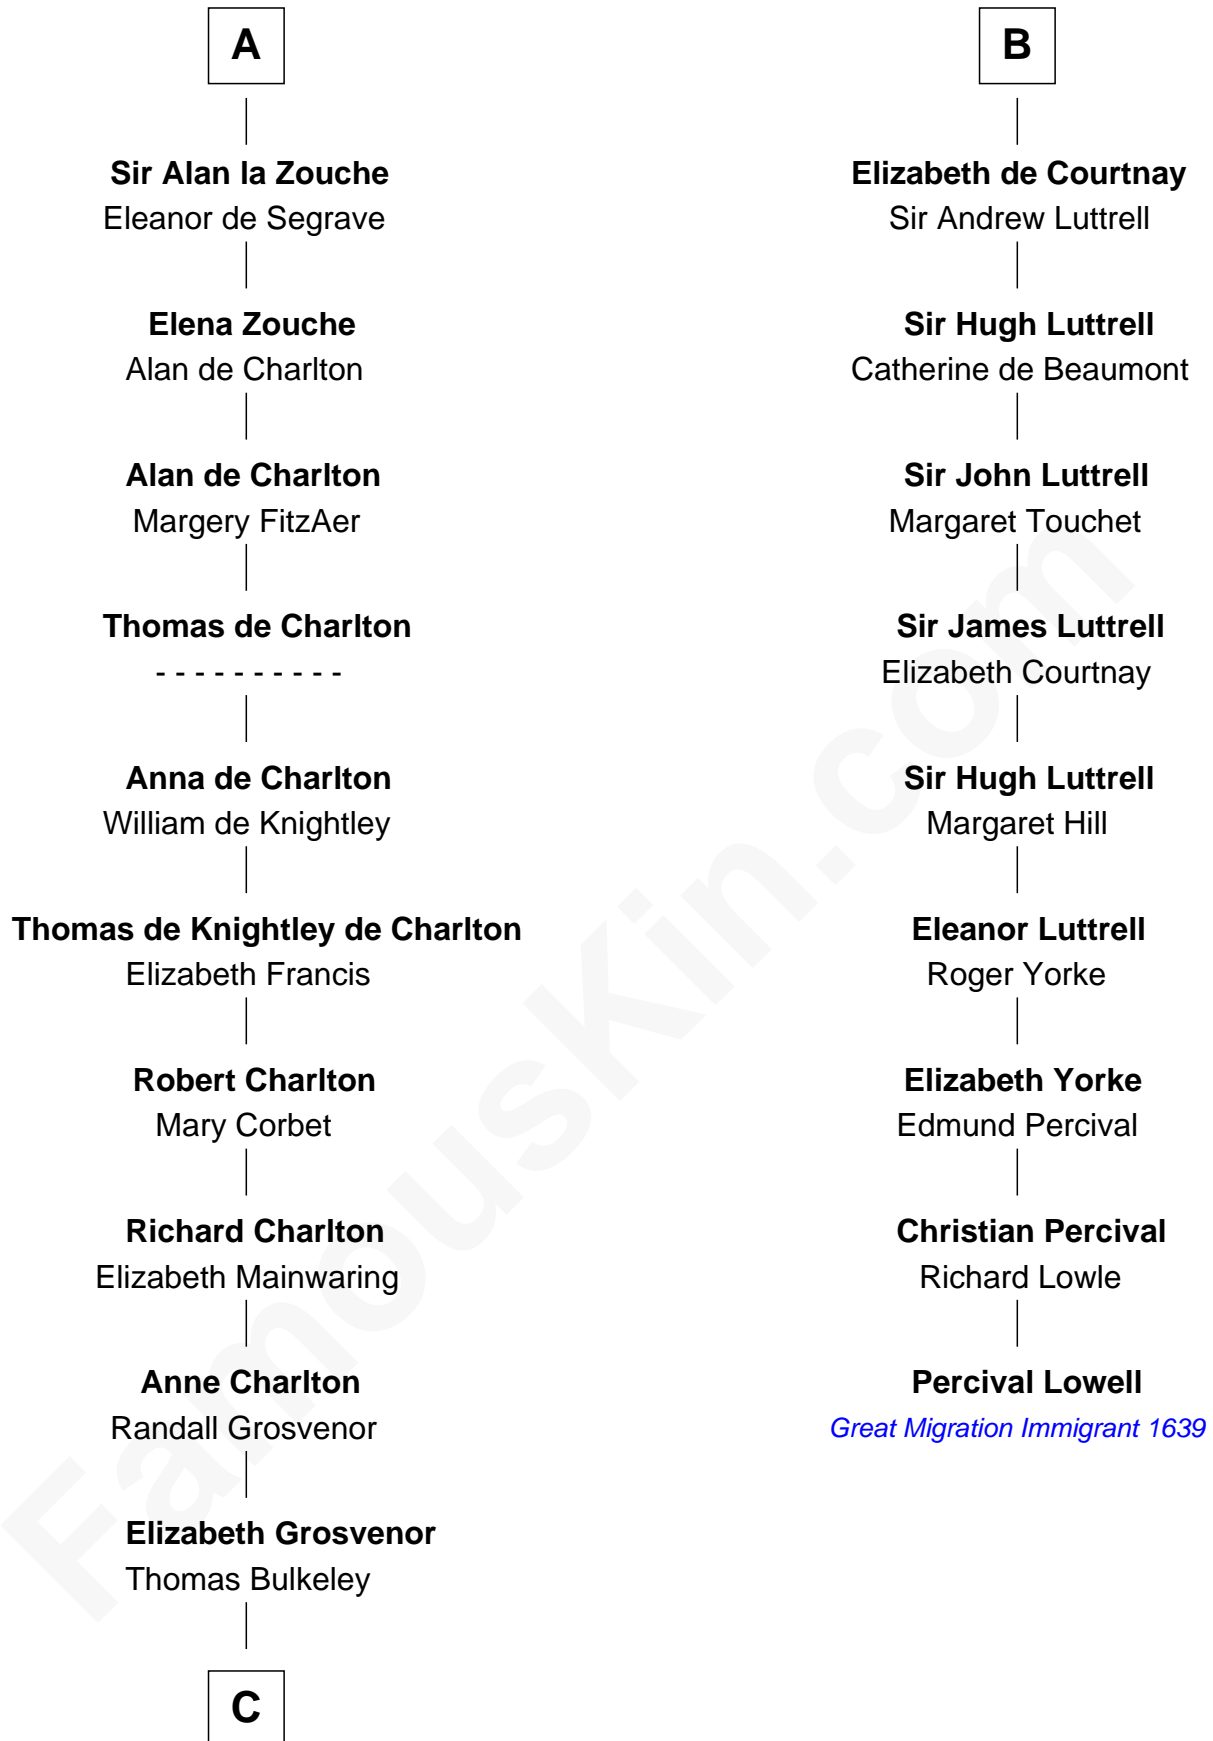

FamousKin.com

Relationship Chart of

Peter Bulkeley

(1582/3 - 1658/9) Susan & Ellen passenger 1635

15th cousin 3 times removed of

Percival Lowell

(c1570 - c1666) Great Migration Immigrant 1639

C

—
Rev. Edward Bulkeley

Olive Irby

—
Peter Bulkeley

Susan & Ellen passenger 1635

FamousKin.com