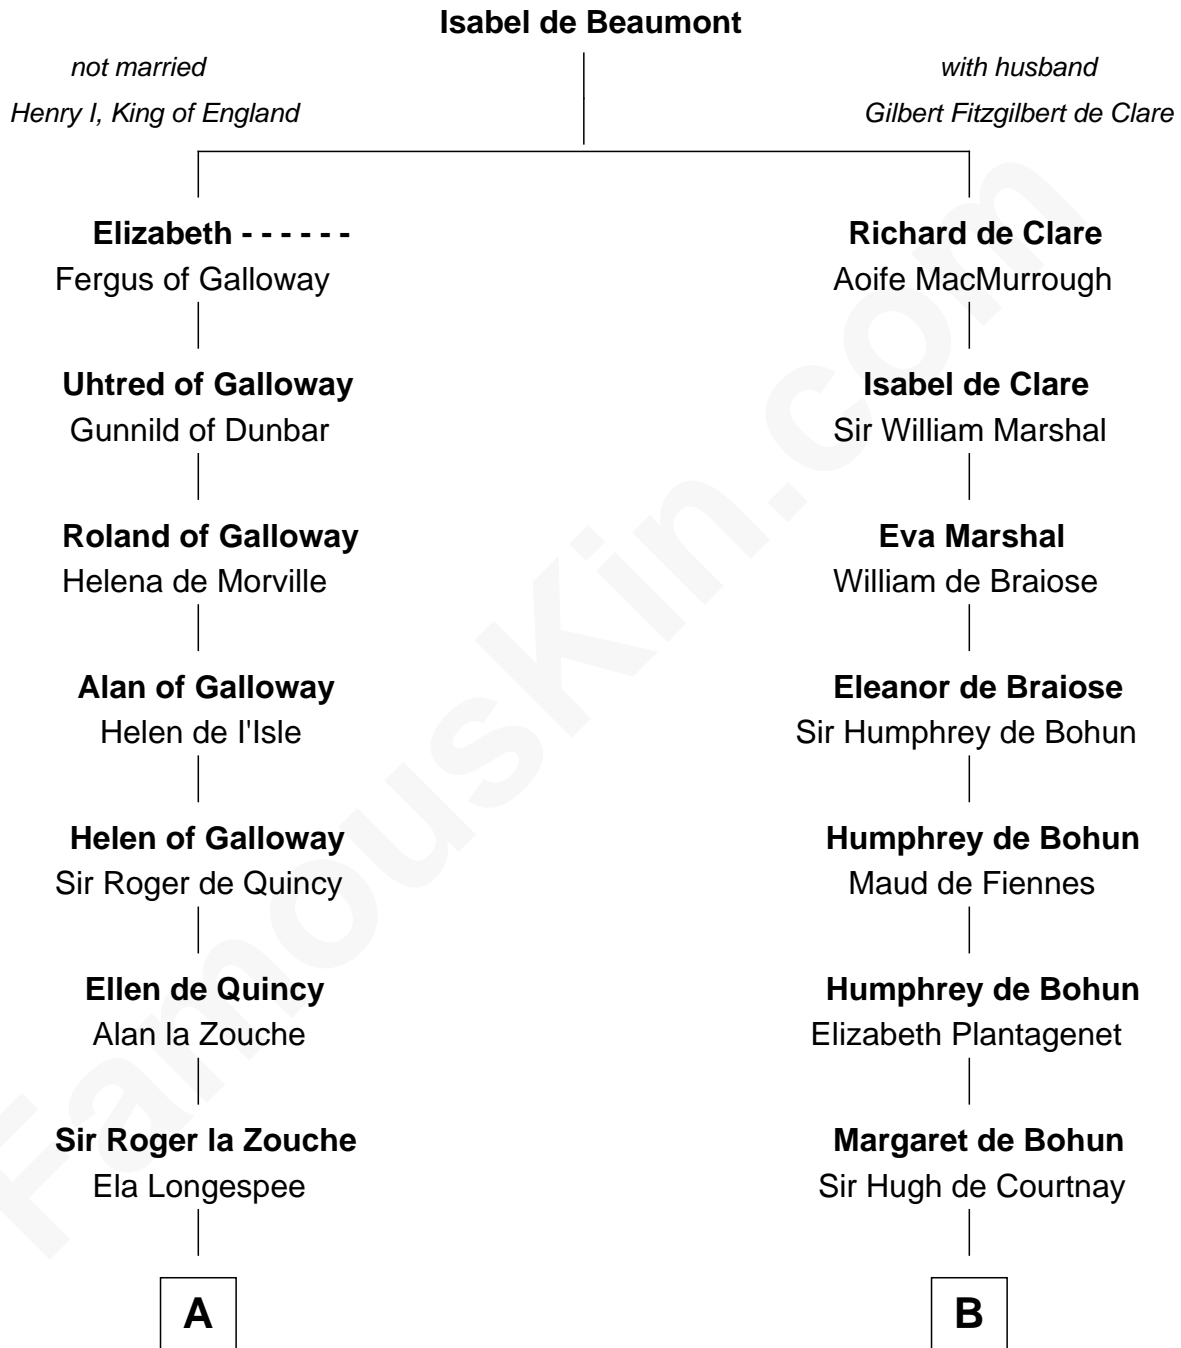

FamousKin.com

Relationship Chart of

Peter Bulkeley

(1582/3 - 1658/9) Susan & Ellen passenger 1635

15th cousin 3 times removed of

Percival Lowell

(c1570 - c1666) Great Migration Immigrant 1639

C

—
Rev. Edward Bulkeley

Olive Irby

—
Peter Bulkeley

Susan & Ellen passenger 1635

FamousKin.com