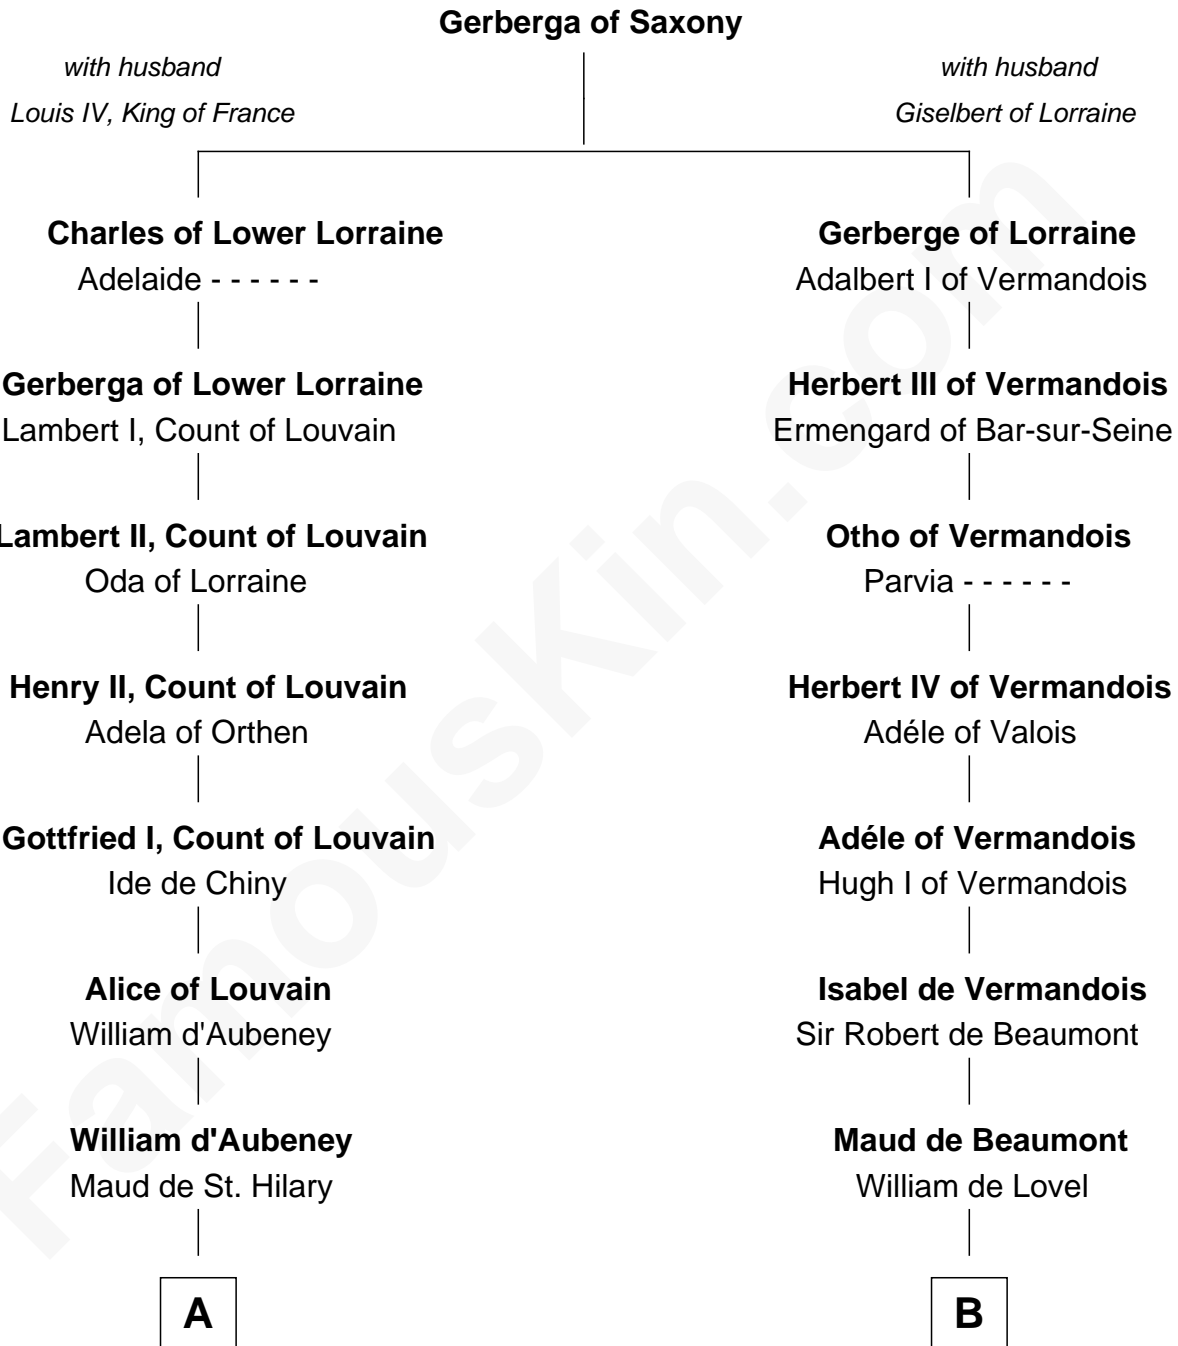

FamousKin.com Relationship Chart of

Peter Bulkeley

(1582/3 - 1658/9) Susan & Ellen passenger 1635

19th cousin 1 time removed of

Percival Lowell

(c1570 - c1666) Great Migration Immigrant 1639

C

Elizabeth Grosvenor

Thomas Bulkeley

Rev. Edward Bulkeley

Olive Irby

Peter Bulkeley

Susan & Ellen passenger 1635

D

Sir James Perceval

Joan Kenne

Edmund Percival

Elizabeth Yorke

Christian Percival

Richard Lowle

Percival Lowell

Great Migration Immigrant 1639

FamousKin.com