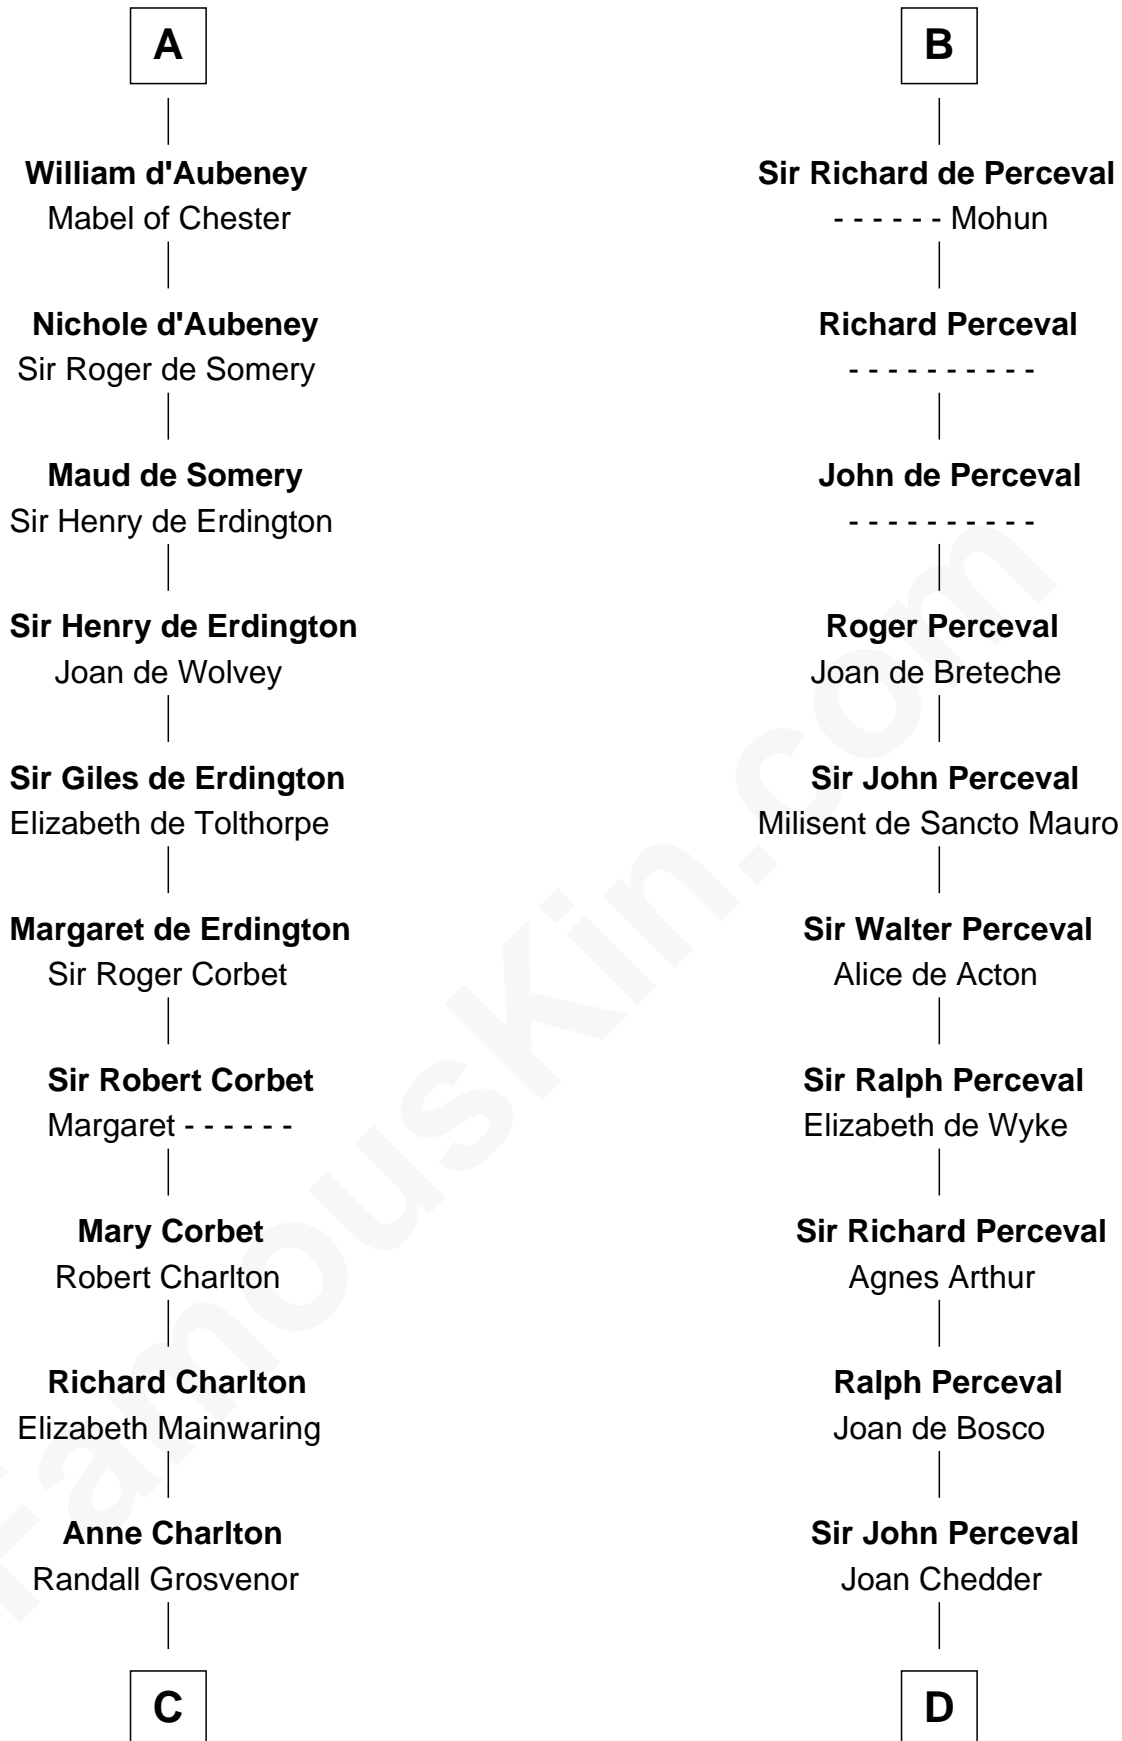

FamousKin.com Relationship Chart of

Peter Bulkeley

(1582/3 - 1658/9) Susan & Ellen passenger 1635

19th cousin 1 time removed of

Percival Lowell

(c1570 - c1666) Great Migration Immigrant 1639

C

Elizabeth Grosvenor

Edmund Percival

Elizabeth Yorke

Christian Percival

Richard Lowle

Percival Lowell

Great Migration Immigrant 1639

FamousKin.com