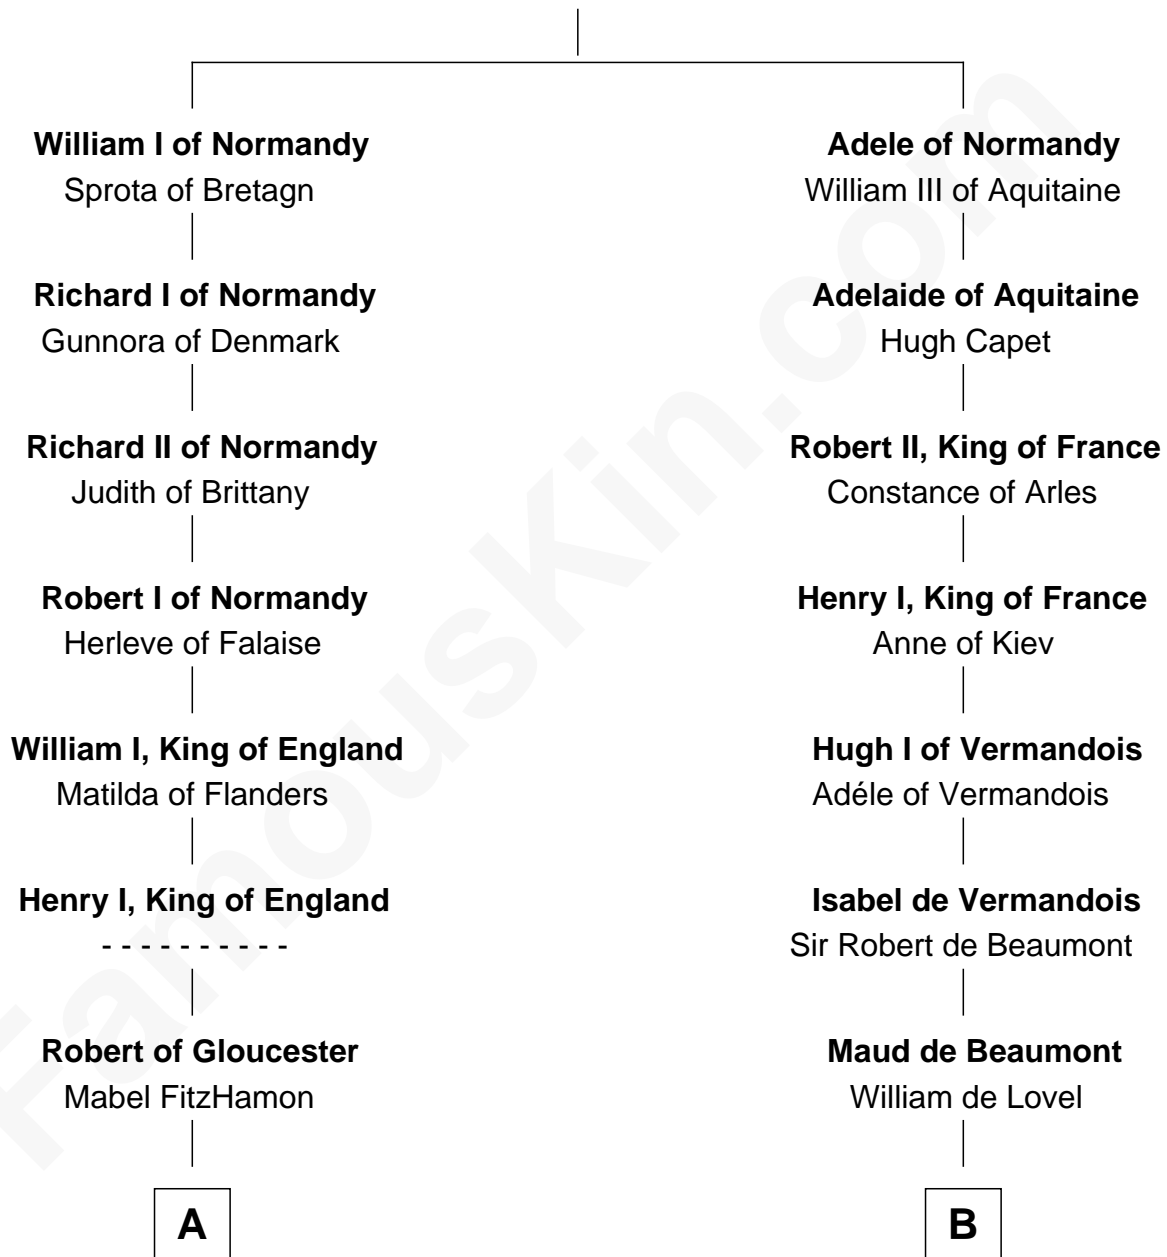

# FamousKin.com Relationship Chart of

**Peter Bulkeley**

(1582/3 - 1658/9) Susan & Ellen passenger 1635

20th cousin 1 time removed of

**Percival Lowell**

(c1570 - c1666) Great Migration Immigrant 1639

## Rollo of Normandy

Poppa of Bayeux

**C**

**Richard Charlton**  
Elizabeth Mainwaring

**Anne Charlton**  
Randall Grosvenor

**Elizabeth Grosvenor**  
Thomas Bulkeley

**Rev. Edward Bulkeley**  
Olive Irby

**Peter Bulkeley**  
*Susan & Ellen passenger 1635*

**D**

**Sir James Perceval**  
Joan Kenne

**Edmund Percival**  
Elizabeth Yorke

**Christian Percival**  
Richard Lowle

**Percival Lowell**  
*Great Migration Immigrant 1639*