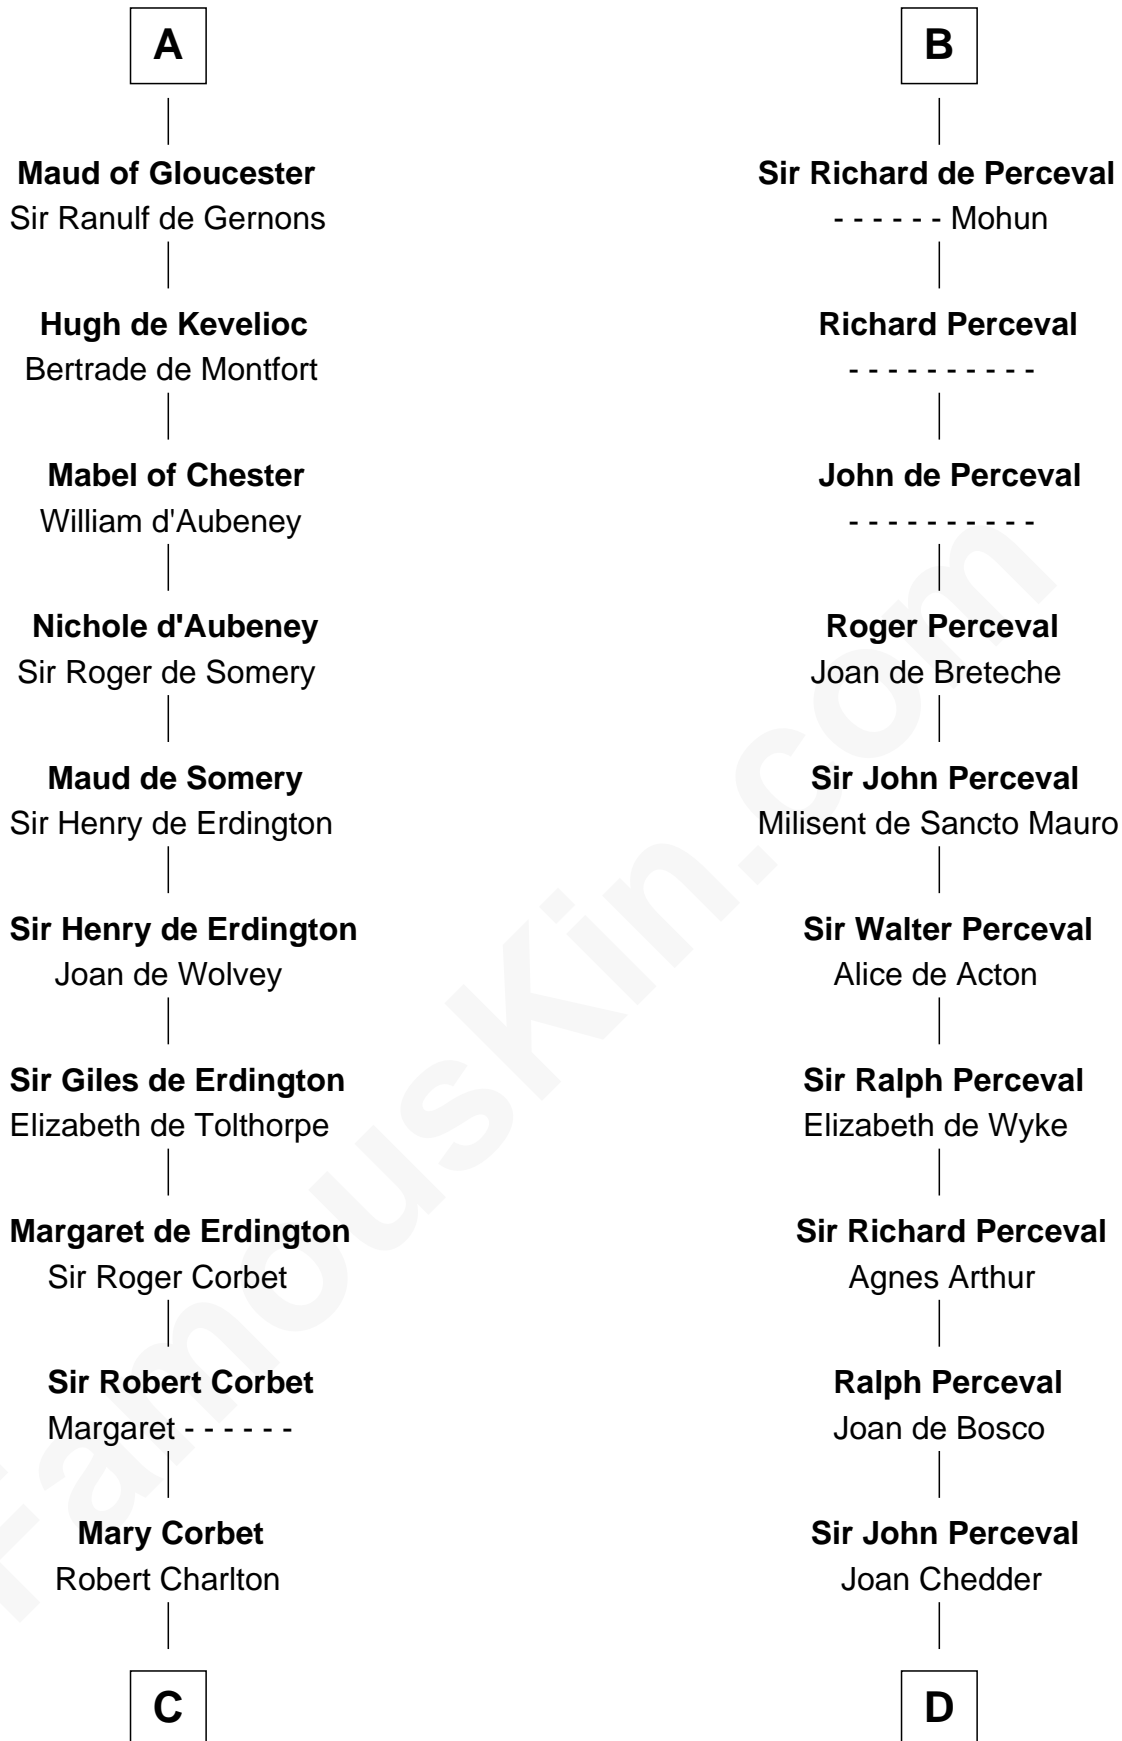

# FamousKin.com Relationship Chart of

**Peter Bulkeley**

(1582/3 - 1658/9) Susan & Ellen passenger 1635

20th cousin 1 time removed of

**Percival Lowell**

(c1570 - c1666) Great Migration Immigrant 1639

## Rollo of Normandy

Poppa of Bayeux

**C**

**Richard Charlton**  
Elizabeth Mainwaring

**Anne Charlton**  
Randall Grosvenor

**Elizabeth Grosvenor**  
Thomas Bulkeley

**Rev. Edward Bulkeley**  
Olive Irby

**Peter Bulkeley**  
*Susan & Ellen passenger 1635*