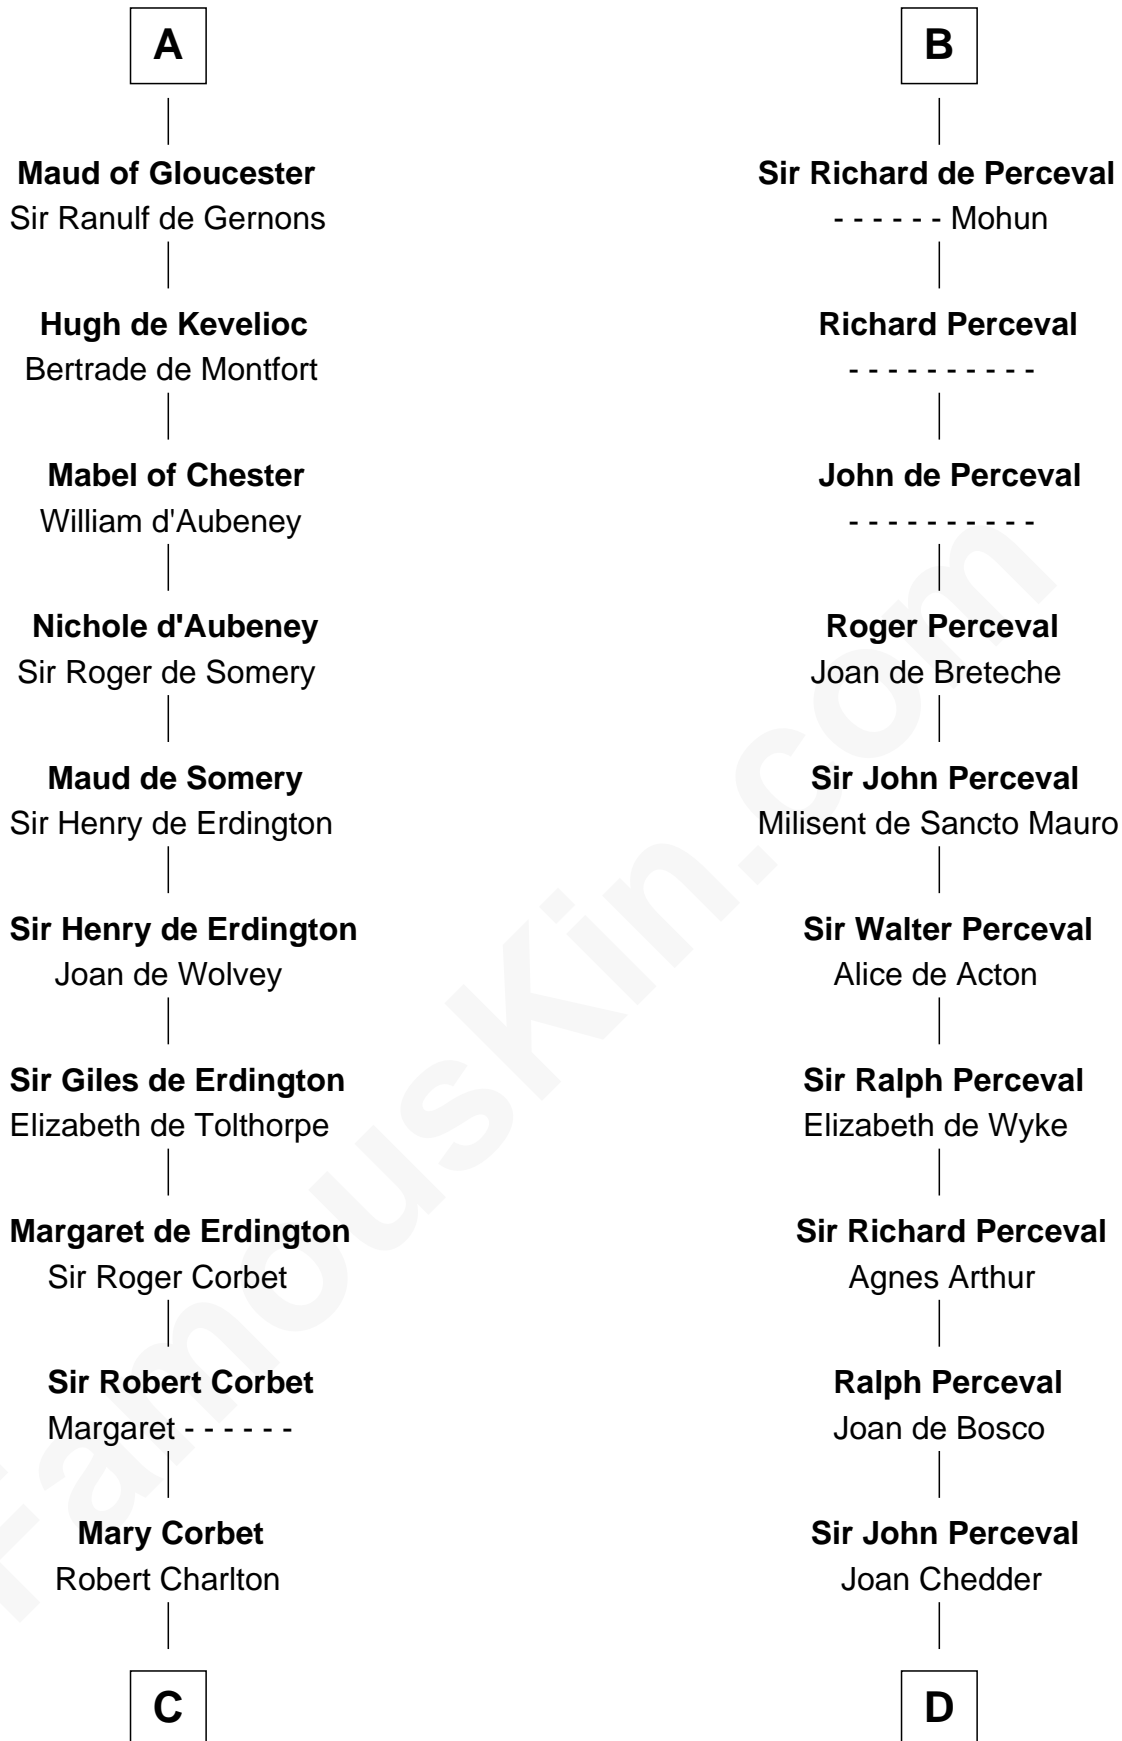

FamousKin.com Relationship Chart of

Peter Bulkeley

(1582/3 - 1658/9) Susan & Ellen passenger 1635

20th cousin 1 time removed of

Percival Lowell

(c1570 - c1666) Great Migration Immigrant 1639

C

Richard Charlton
Elizabeth Mainwaring

Christian Percival
Richard Lowle

Percival Lowell
Great Migration Immigrant 1639