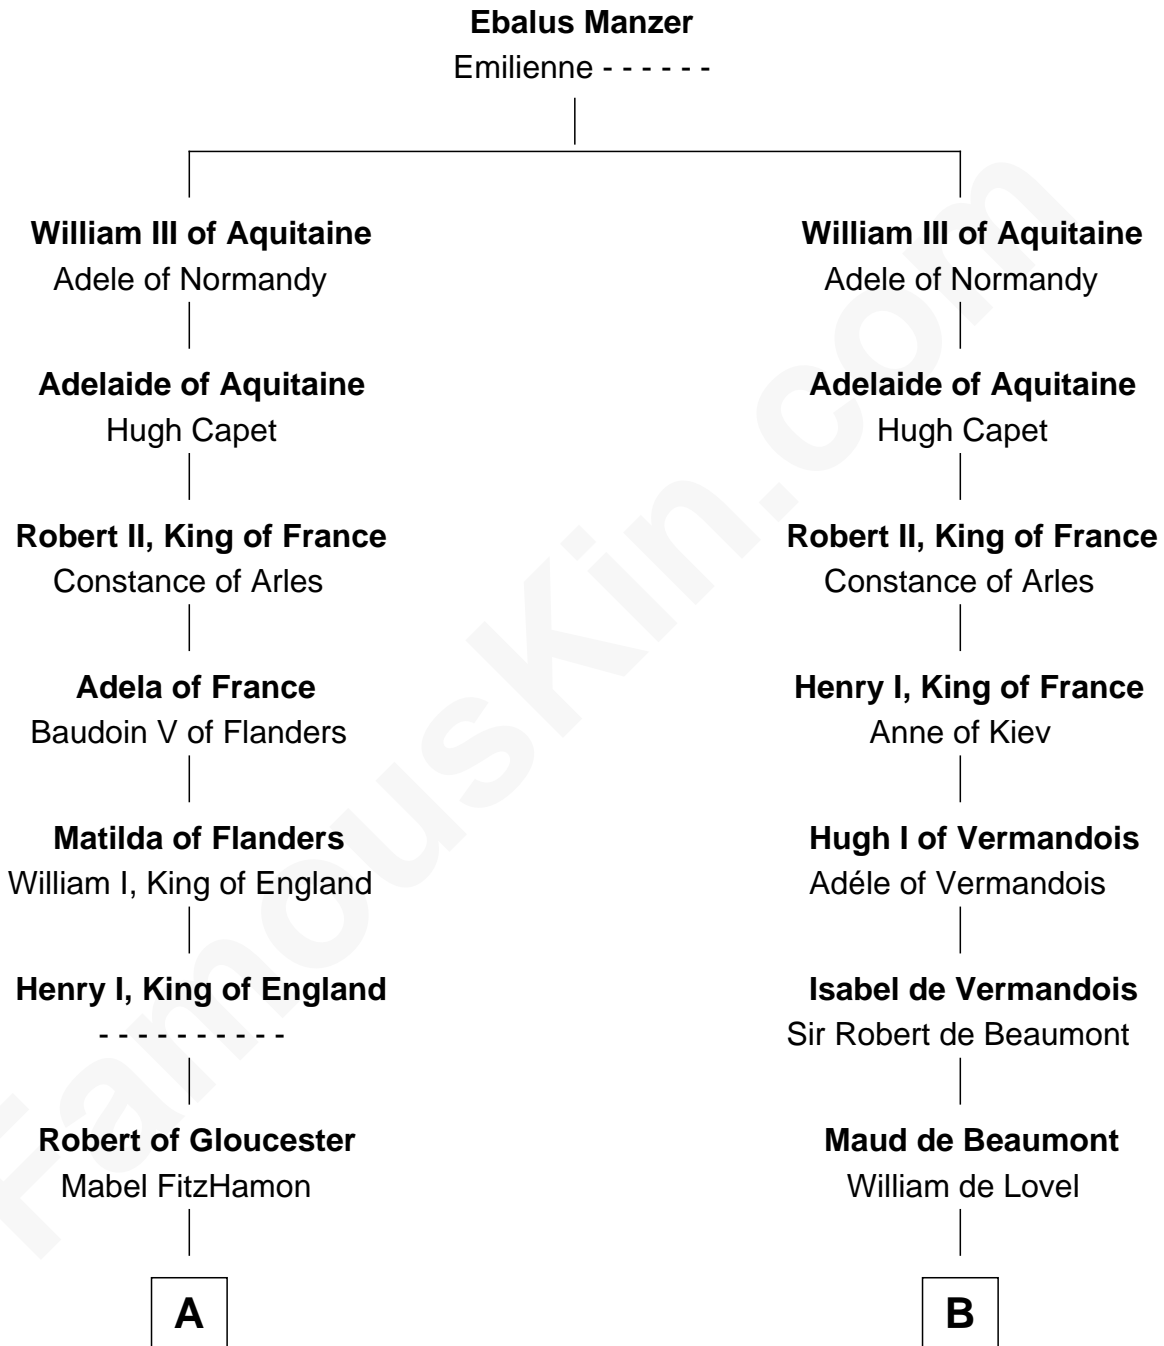

FamousKin.com Relationship Chart of

Peter Bulkeley

(1582/3 - 1658/9) Susan & Ellen passenger 1635

20th cousin 1 time removed of

Percival Lowell

(c1570 - c1666) Great Migration Immigrant 1639

C

Richard Charlton
Elizabeth Mainwaring

Anne Charlton
Randall Grosvenor

Elizabeth Grosvenor
Thomas Bulkeley

Rev. Edward Bulkeley
Olive Irby

Peter Bulkeley
Susan & Ellen passenger 1635

D

Sir James Perceval
Joan Kenne

Edmund Percival
Elizabeth Yorke

Christian Percival
Richard Lowle

Percival Lowell
Great Migration Immigrant 1639