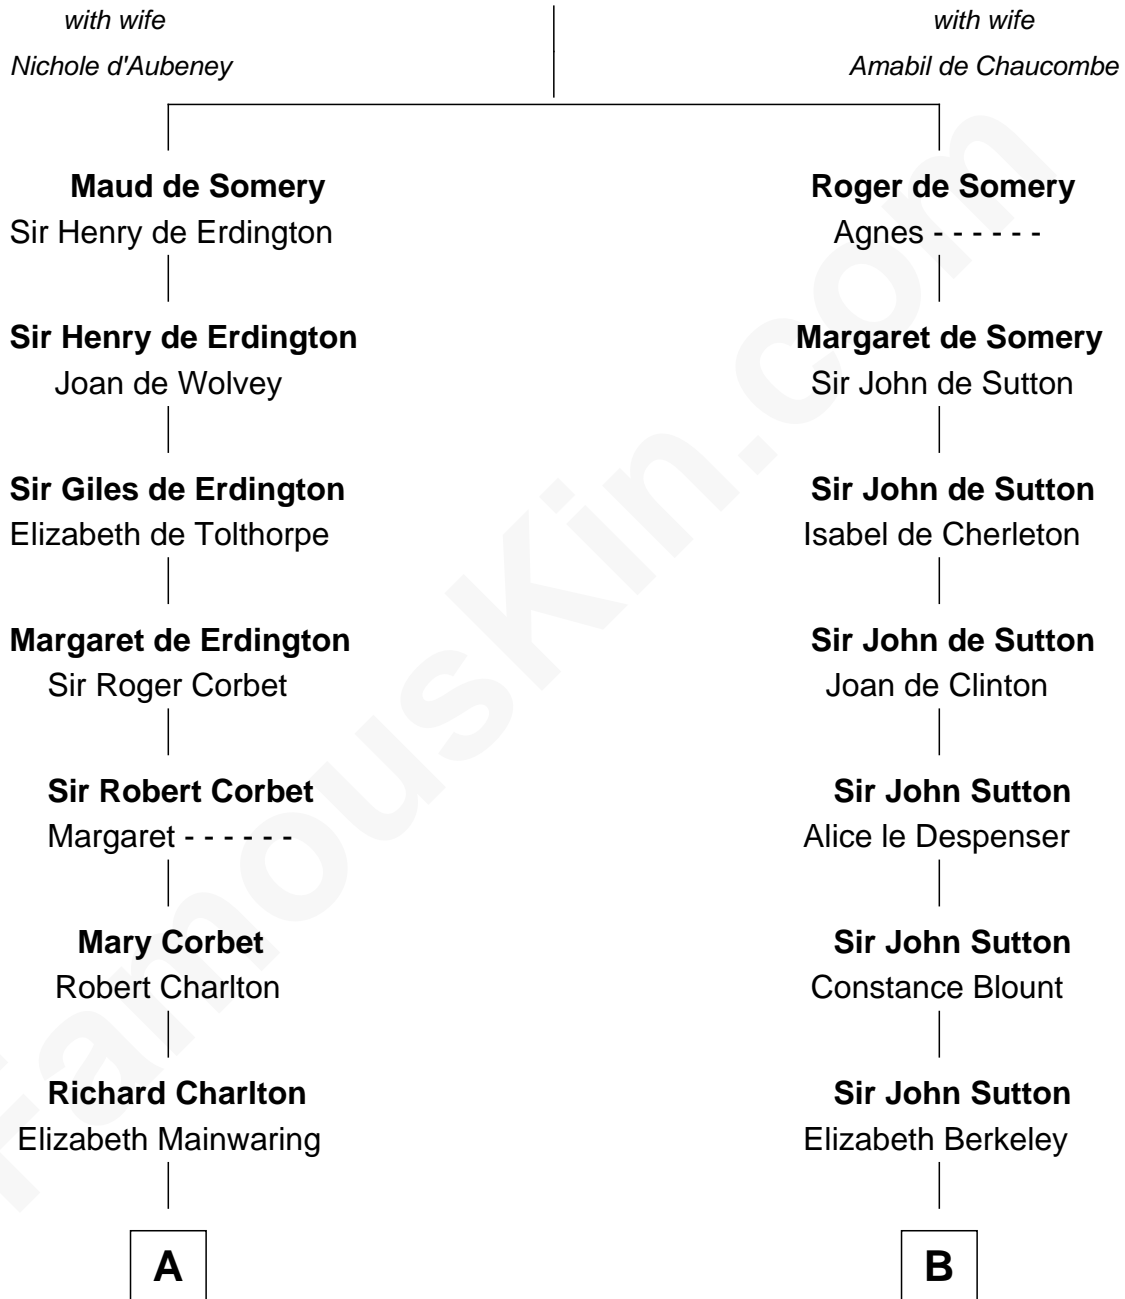

Sir Roger de Somery