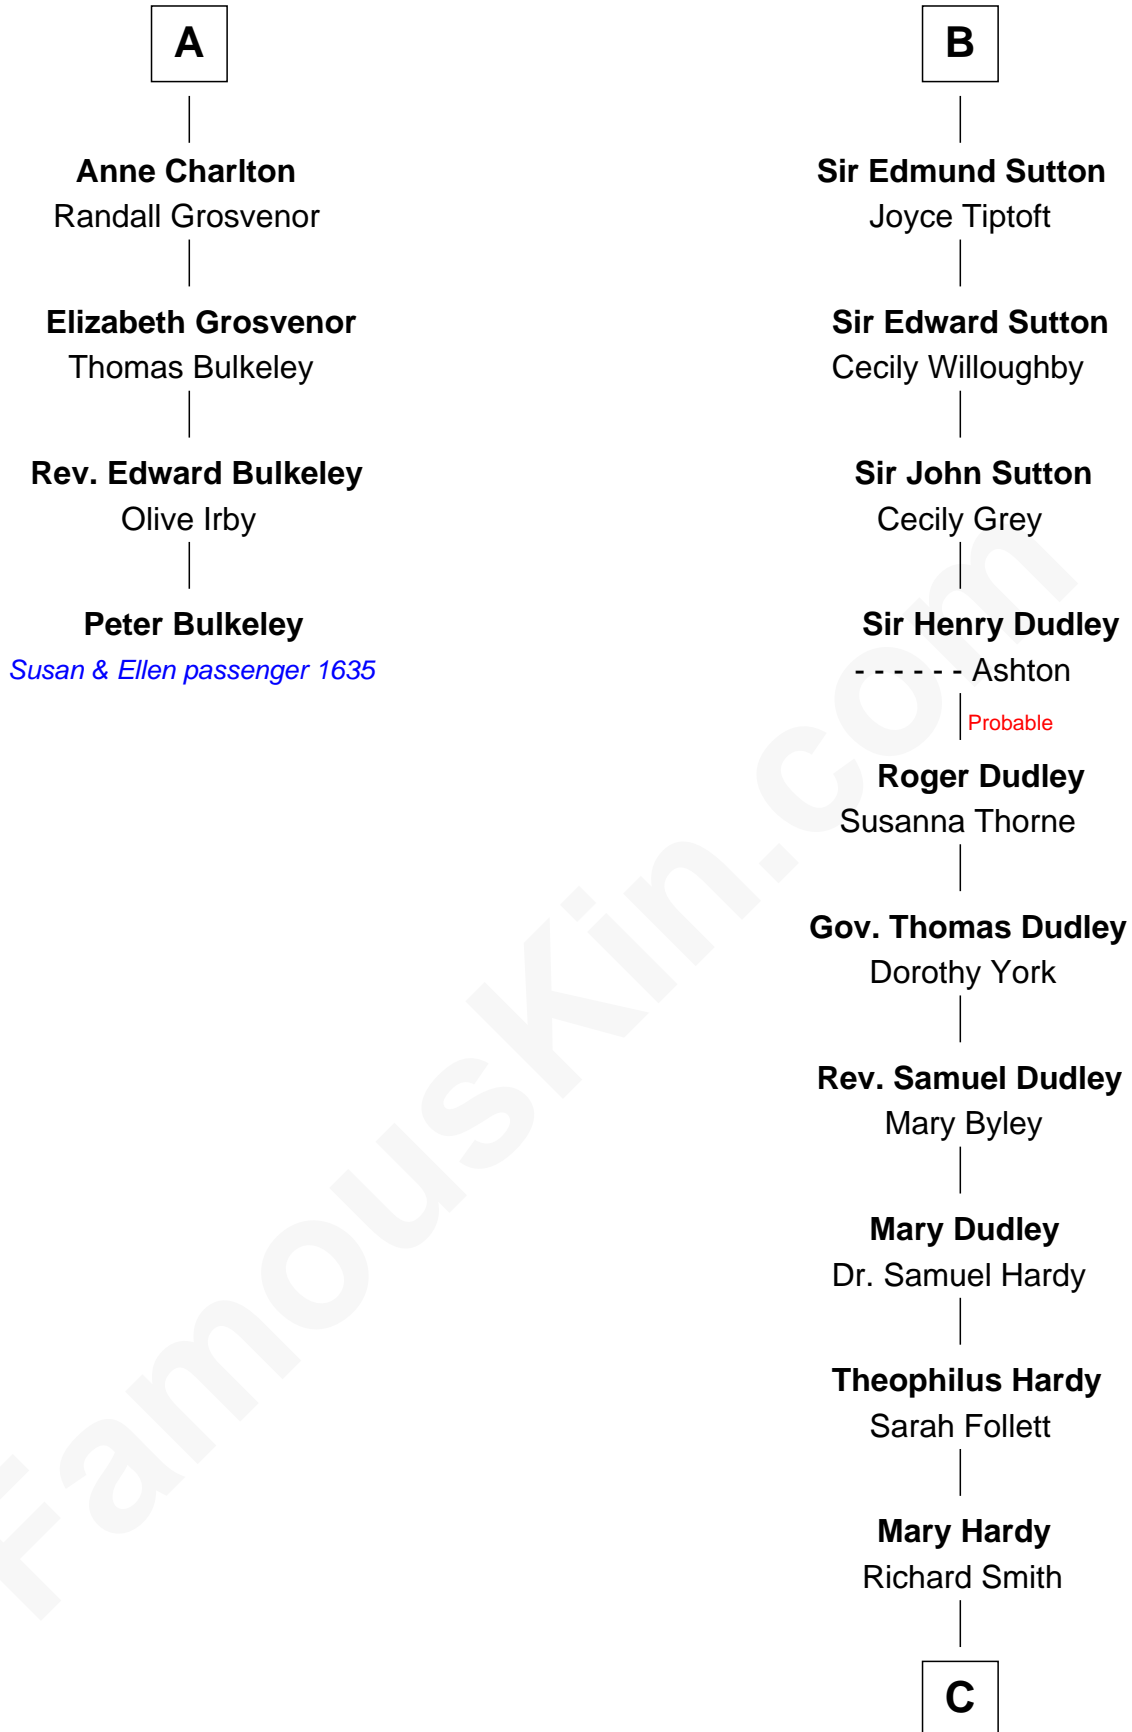

## Relationship Chart of

### Peter Bulkeley

(1582/3 - 1658/9) Susan & Ellen passenger 1635

10th cousin 11 times removed of

### Dr. H. H. Holmes

Serial Killer aka "Devil in the White City"

### Sir Roger de Somery

**C**

**Sarah Smith**

Edward Scribner Mudgett

**Samuel Mudgett**

Mary Morrill

**Scribner Mudgett**

Nancy Prescott