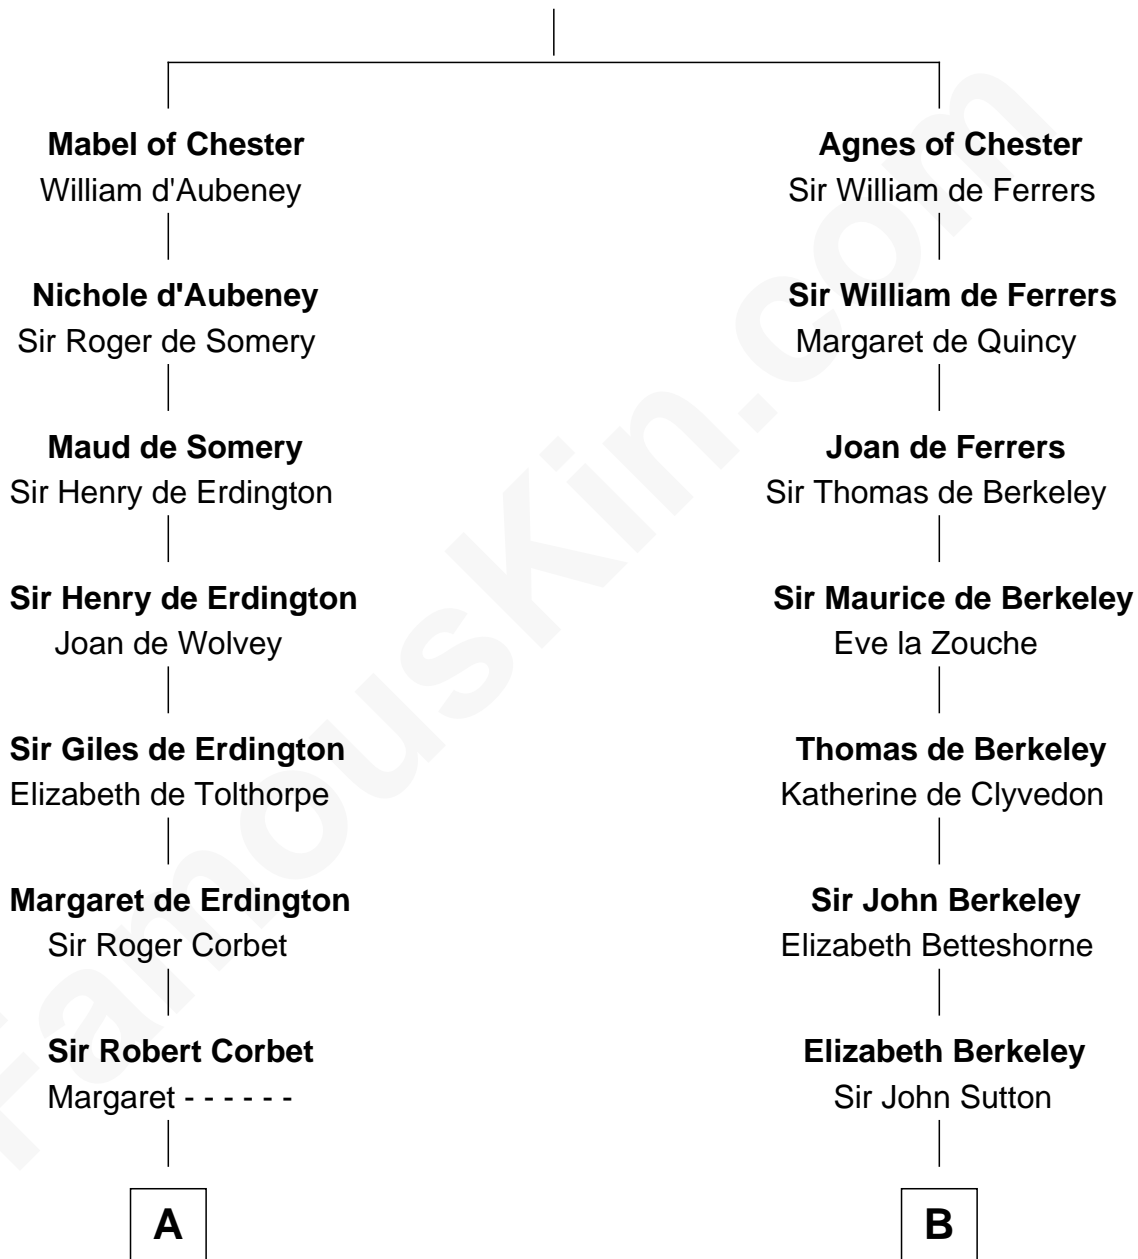

FamousKin.com

Relationship Chart of

Peter Bulkeley

(1582/3 - 1658/9) Susan & Ellen passenger 1635

12th cousin 9 times removed of

Dr. H. H. Holmes

Serial Killer aka "Devil in the White City"

Hugh de Kevelioc
Bertrade de Montfort