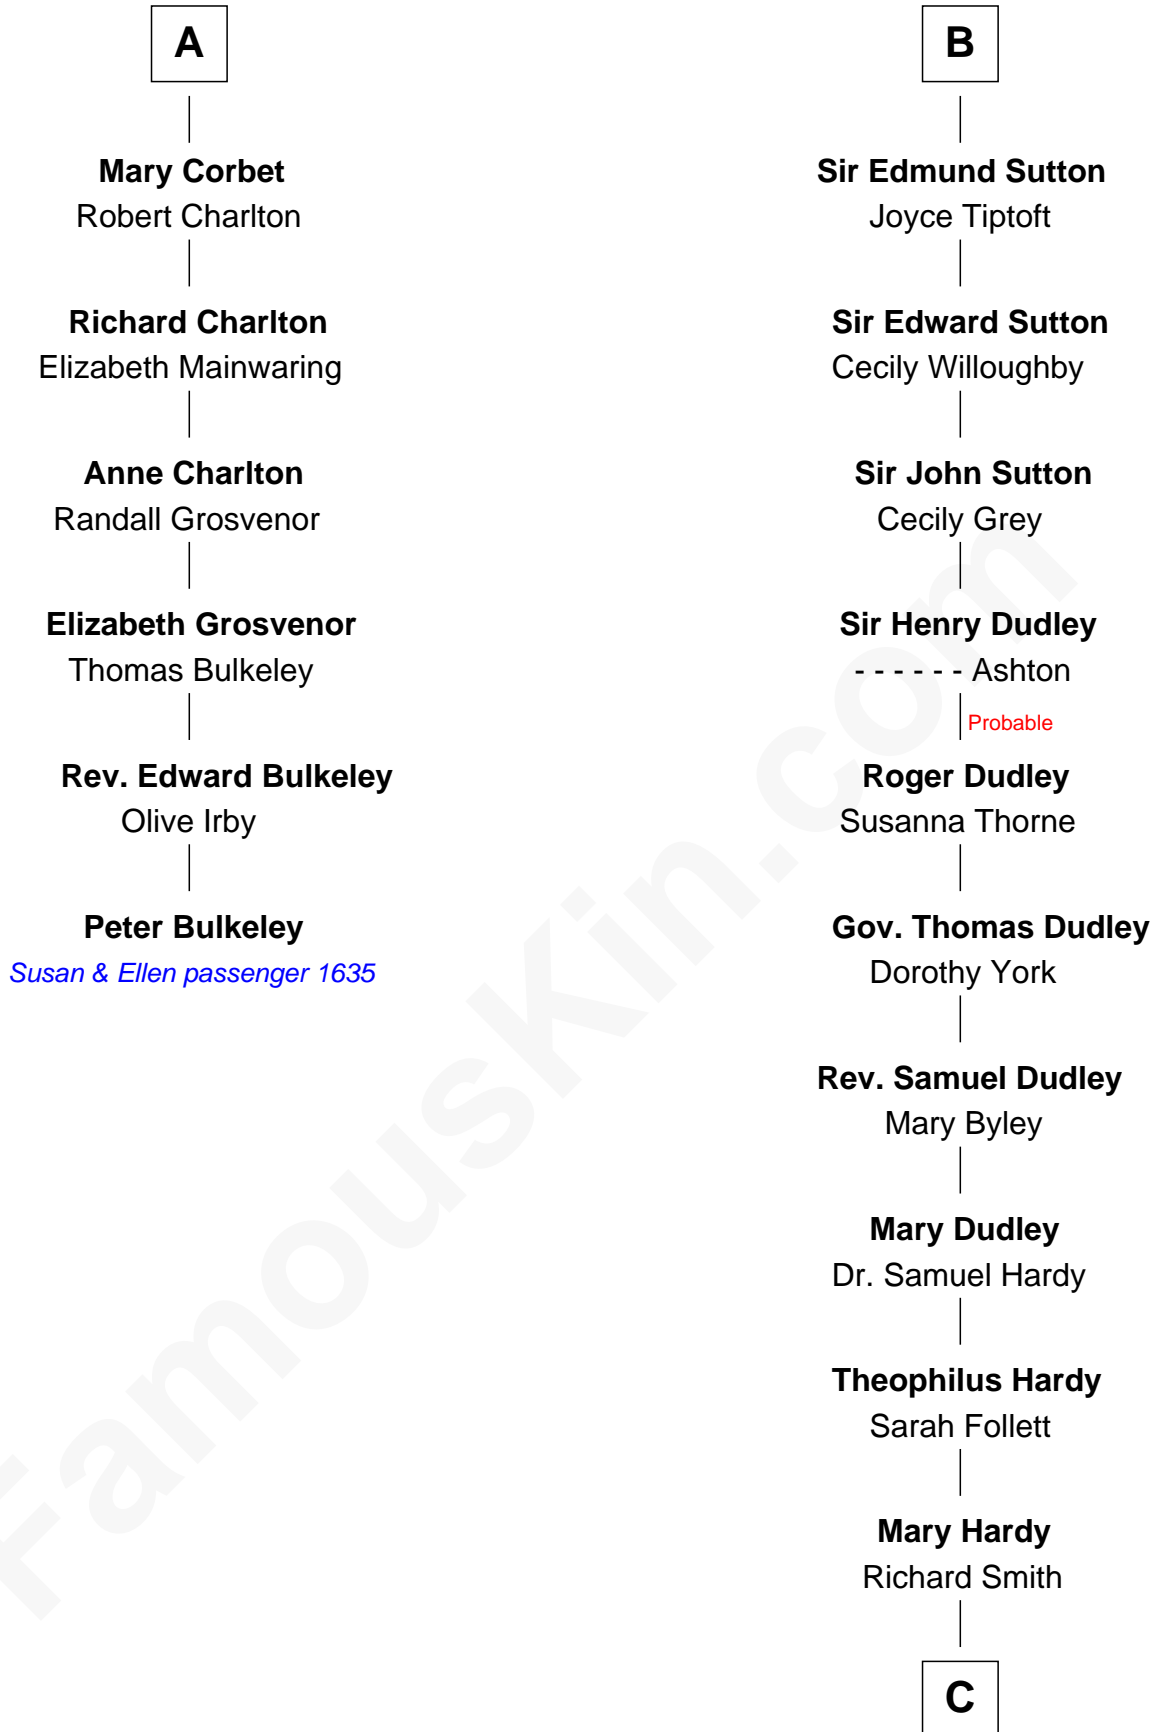

FamousKin.com

Relationship Chart of

Peter Bulkeley

(1582/3 - 1658/9) Susan & Ellen passenger 1635

12th cousin 9 times removed of

Dr. H. H. Holmes

Serial Killer aka "Devil in the White City"

Hugh de Kevelioc
Bertrade de Montfort

C

Sarah Smith

Edward Scribner Mudgett

Samuel Mudgett

Mary Morrill

Scribner Mudgett

Nancy Prescott

Levi Horton Mudgett

Theodate Page Price

Dr. H. H. Holmes

Serial Killer Dr. H. H. Holmes

FamousKin.com