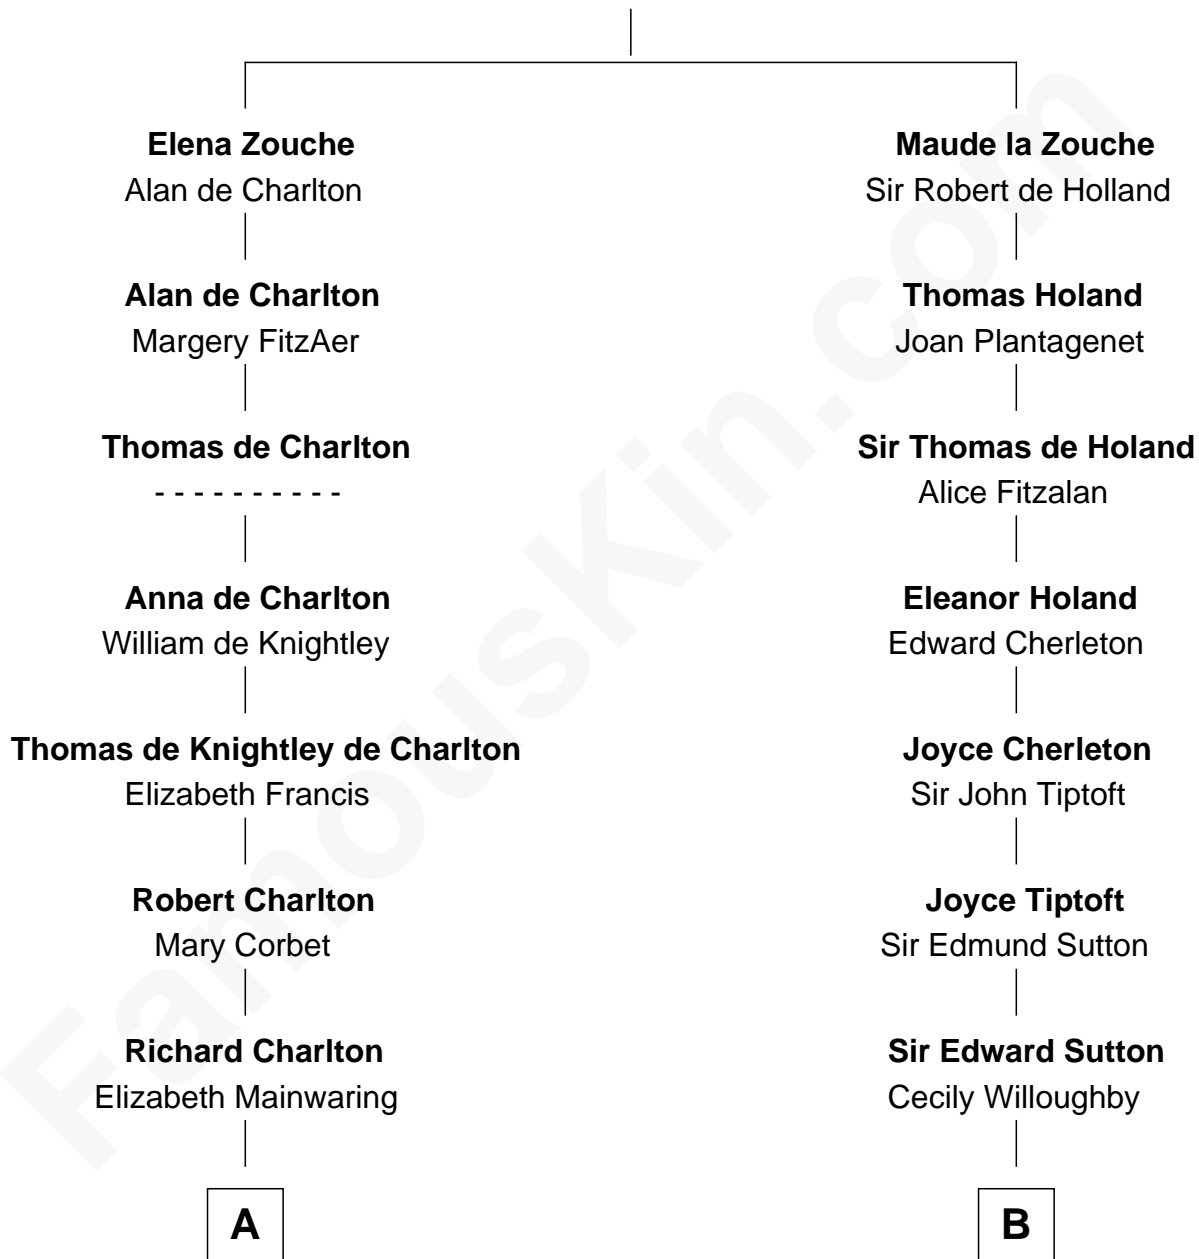

FamousKin.com

Relationship Chart of

Peter Bulkeley

(1582/3 - 1658/9) Susan & Ellen passenger 1635

10th cousin 9 times removed of

Dr. H. H. Holmes

Serial Killer aka "Devil in the White City"

Sir Alan la Zouche
Eleanor de Segrave

C

—
Scribner Mudgett

Nancy Prescott

—
Levi Horton Mudgett

Theodate Page Price

—
Dr. H. H. Holmes

Serial Killer Dr. H. H. Holmes

FamousKin.com