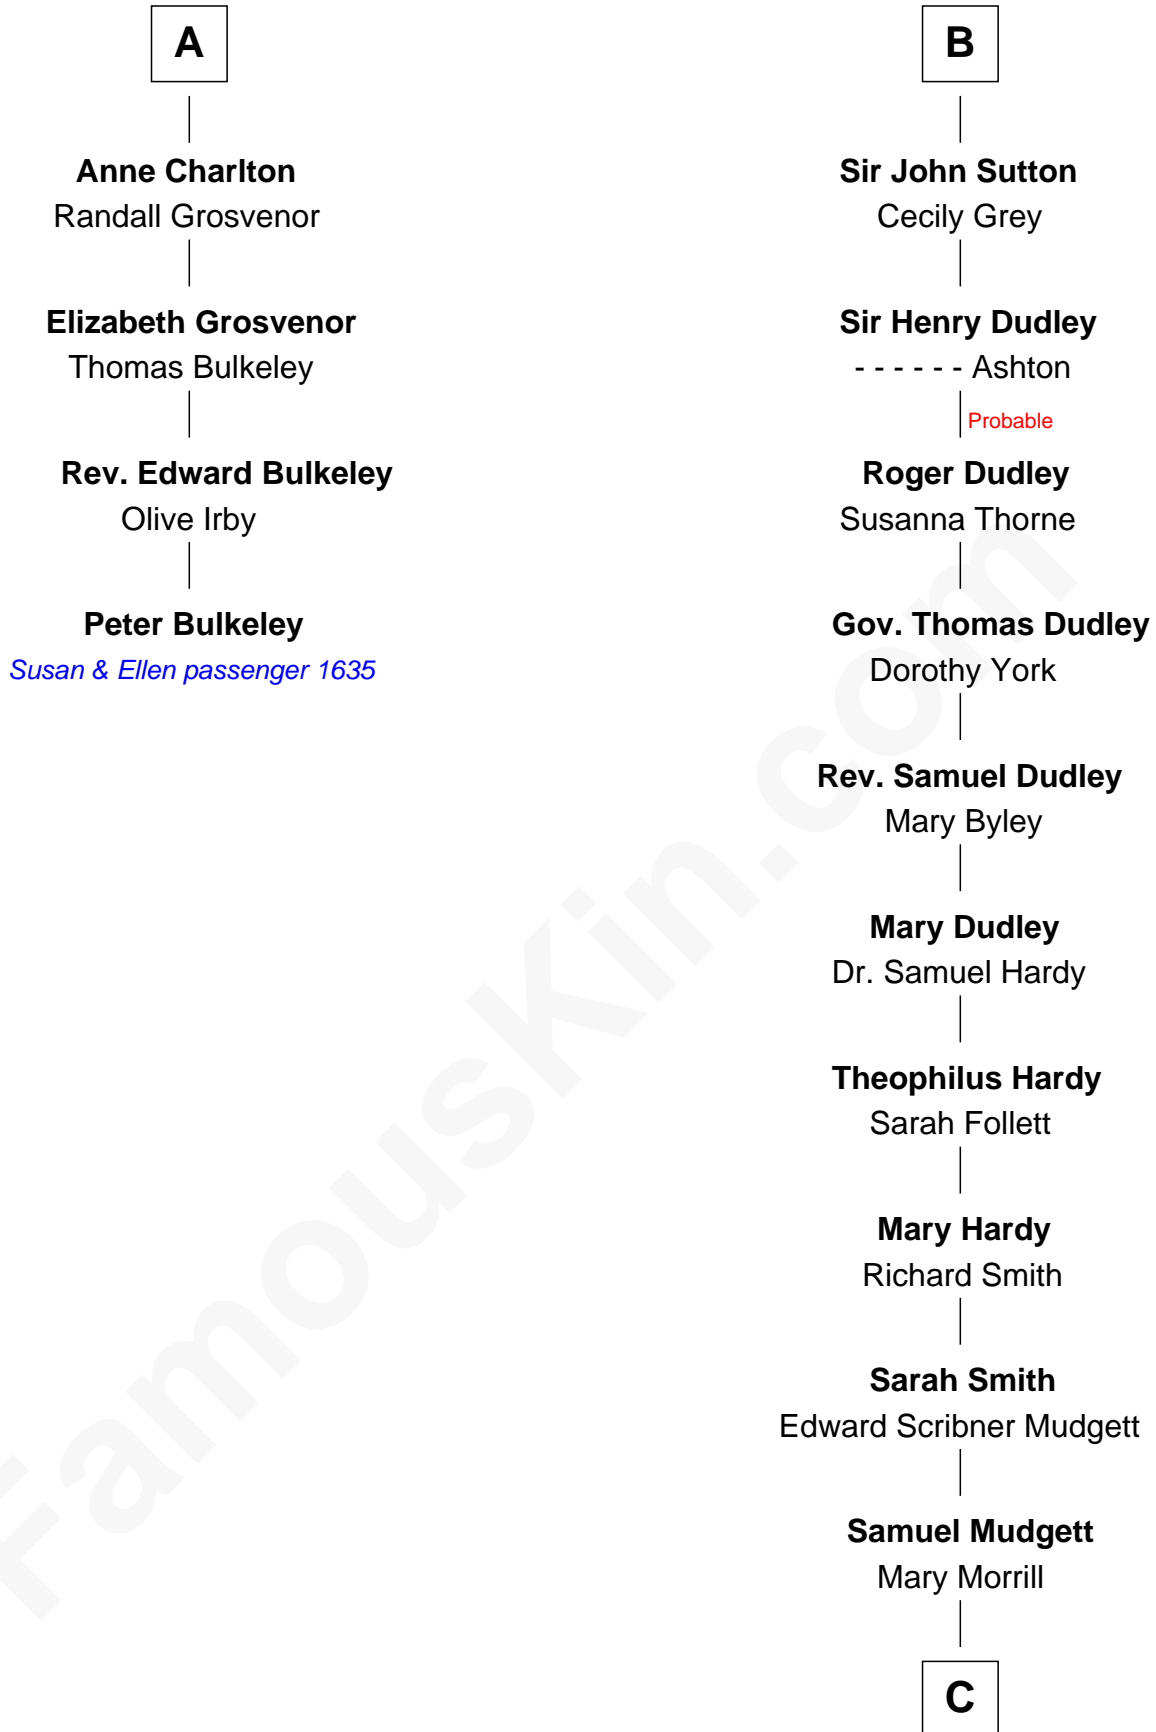

FamousKin.com

Relationship Chart of

Peter Bulkeley

(1582/3 - 1658/9) Susan & Ellen passenger 1635

10th cousin 9 times removed of

Dr. H. H. Holmes

Serial Killer aka "Devil in the White City"

Sir Alan la Zouche
Eleanor de Segrave

C

—
Scribner Mudgett

Nancy Prescott

—
Levi Horton Mudgett

Theodate Page Price

—
Dr. H. H. Holmes

Serial Killer Dr. H. H. Holmes

FamousKin.com