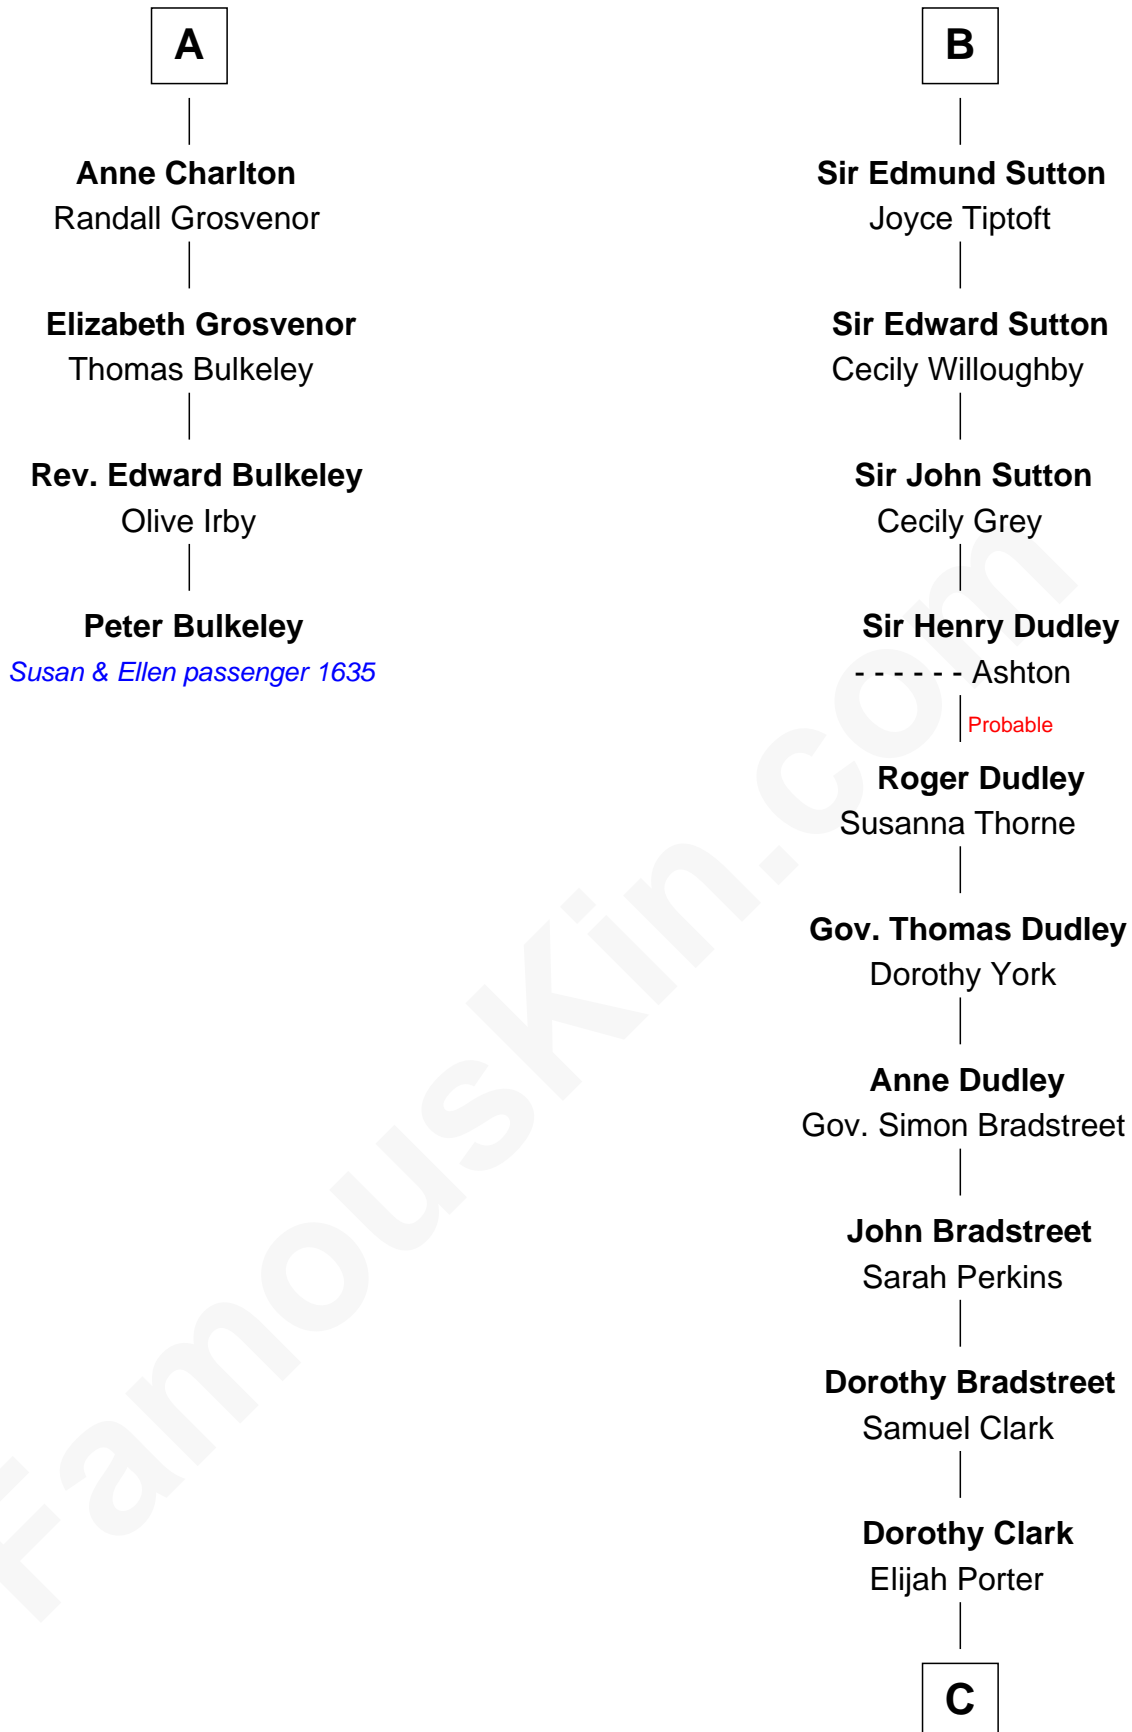

FamousKin.com

Relationship Chart of

Peter Bulkeley

(1582/3 - 1658/9) Susan & Ellen passenger 1635

10th cousin 10 times removed of

Seth Low

Mayor of New York City President of Columbia University

Sir Roger de Somery

C

Thomas Porter

Ruth Allen

Mary Porter

Seth Low

Abiel Abbot Low

Ellen Almira Dow

Seth Low