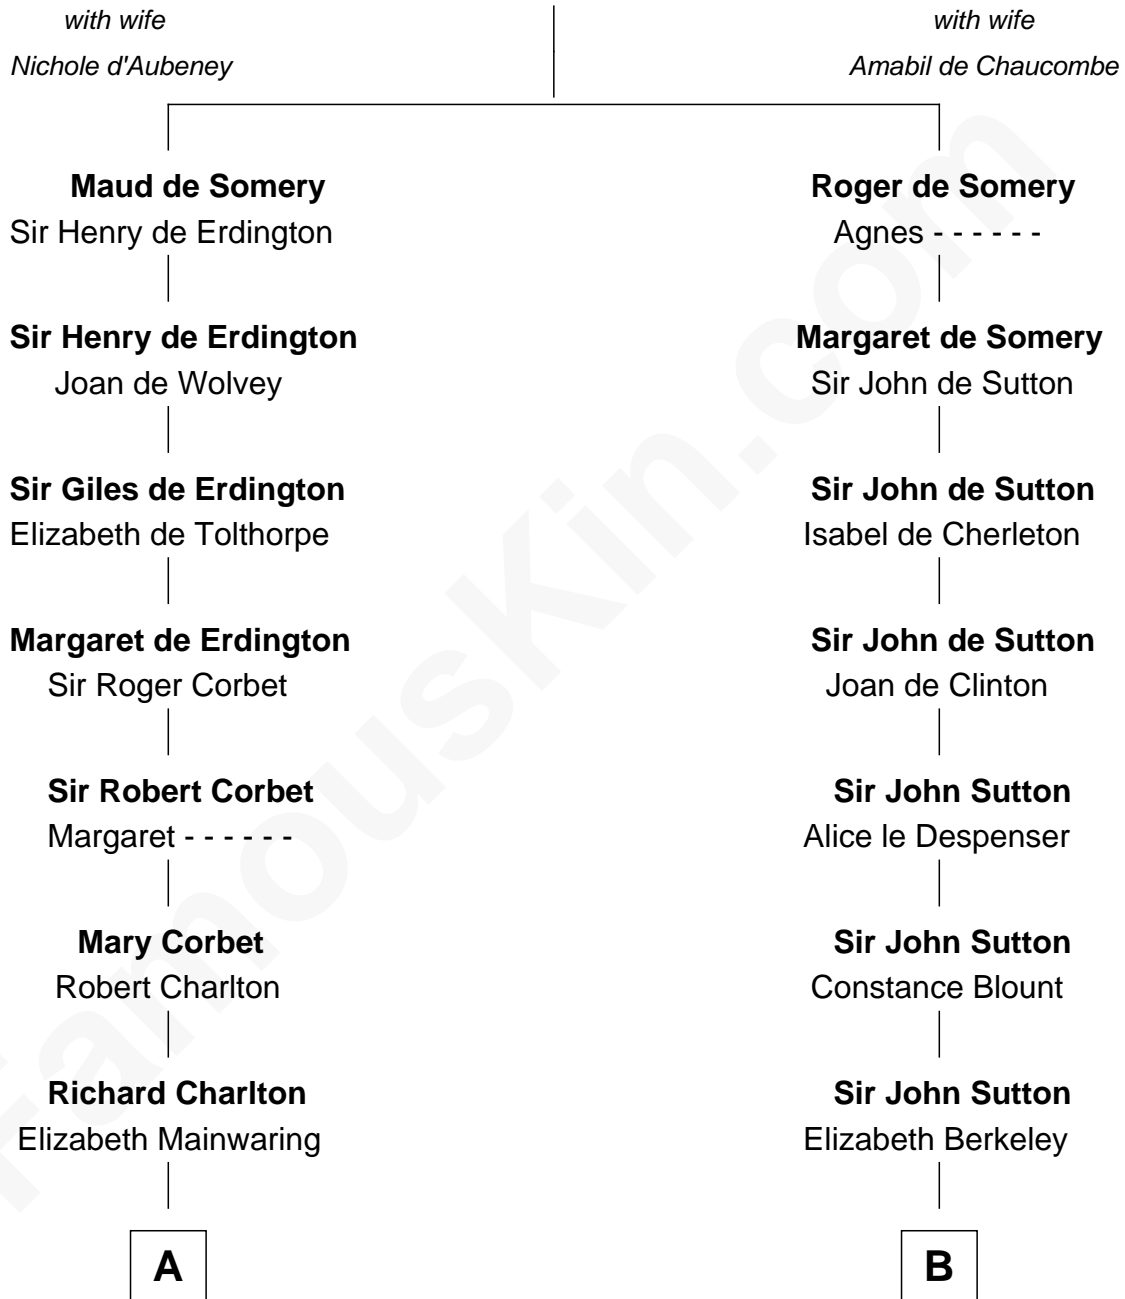

FamousKin.com

Relationship Chart of

Peter Bulkeley

(1582/3 - 1658/9) Susan & Ellen passenger 1635

10th cousin 10 times removed of

Seth Low

Mayor of New York City President of Columbia University

Sir Roger de Somery

C

Thomas Porter

Ruth Allen

Mary Porter

Seth Low

Abiel Abbot Low

Ellen Almira Dow

Seth Low