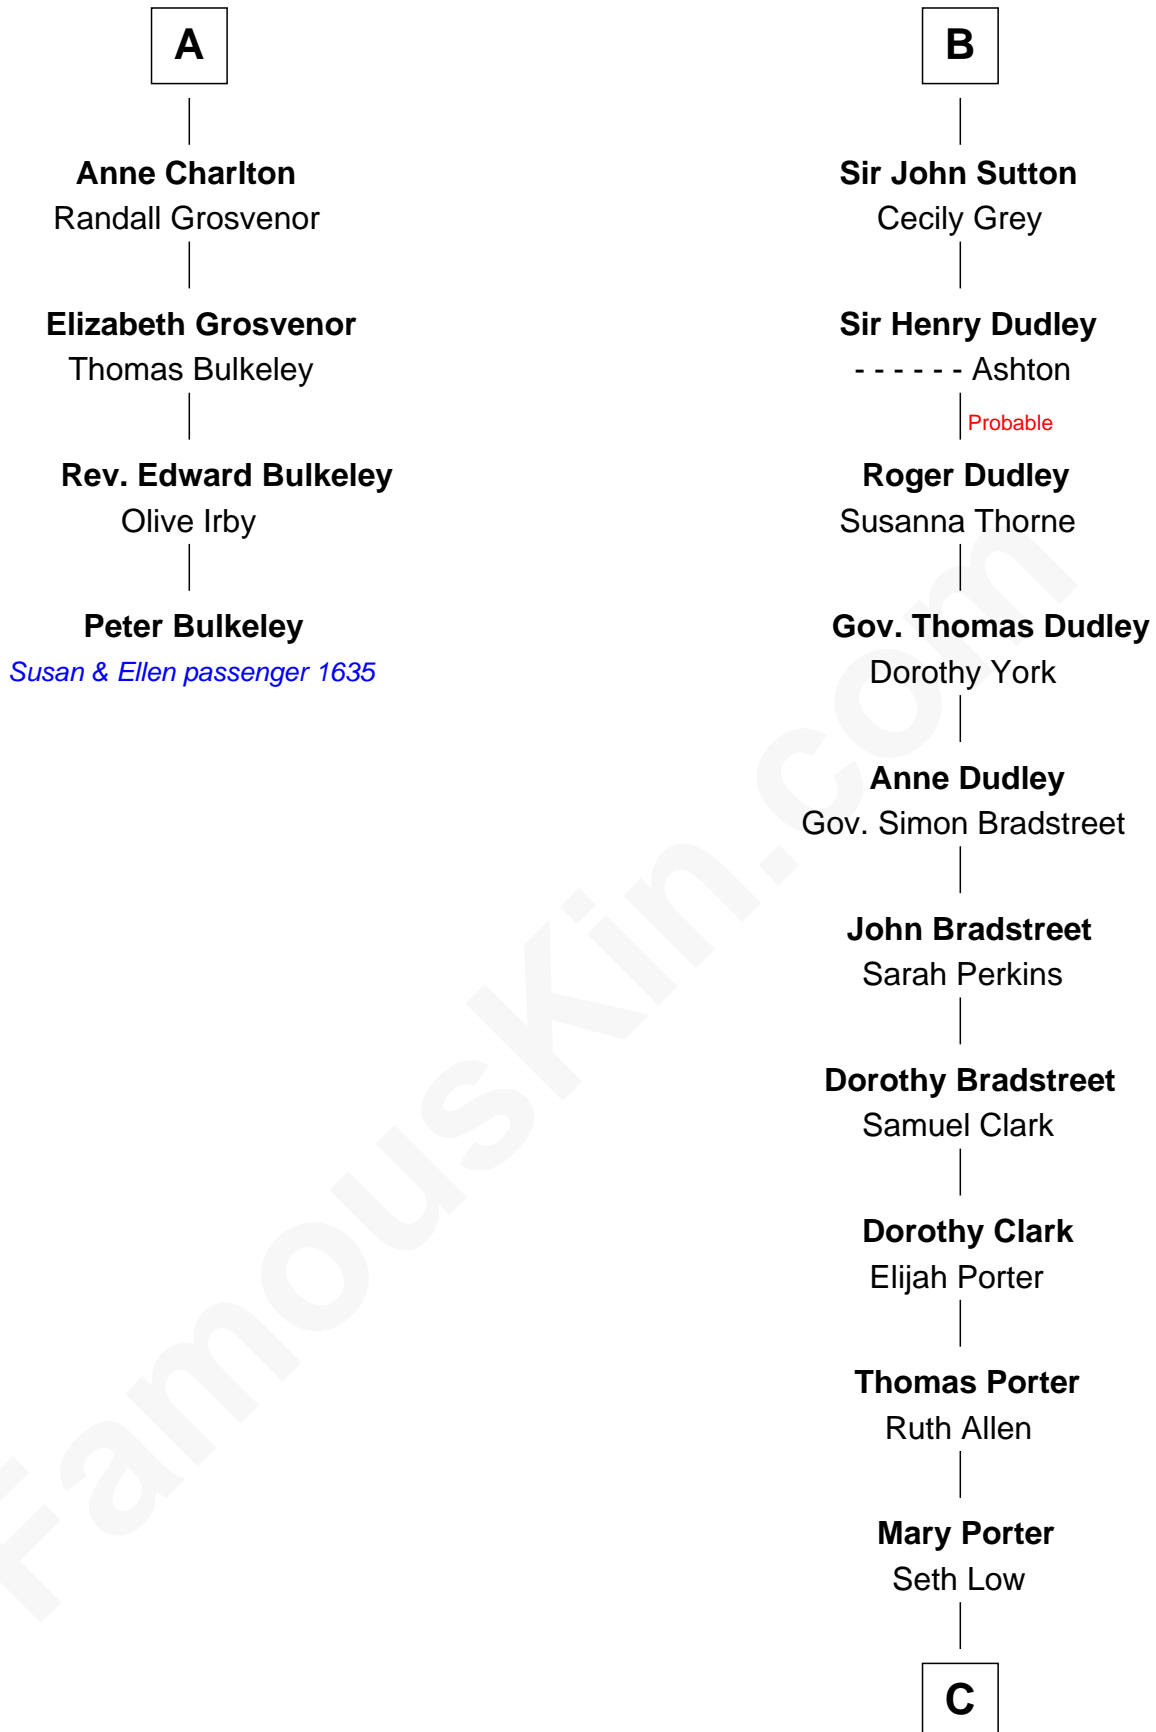

FamousKin.com

Relationship Chart of

Peter Bulkeley

(1582/3 - 1658/9) Susan & Ellen passenger 1635

10th cousin 8 times removed of

Seth Low

Mayor of New York City President of Columbia University

Sir Alan la Zouche
Eleanor de Segrave

C

Abiel Abbot Low

Ellen Almira Dow

Seth Low

Mayor of New York City President of Columbia University

FamousKin.com