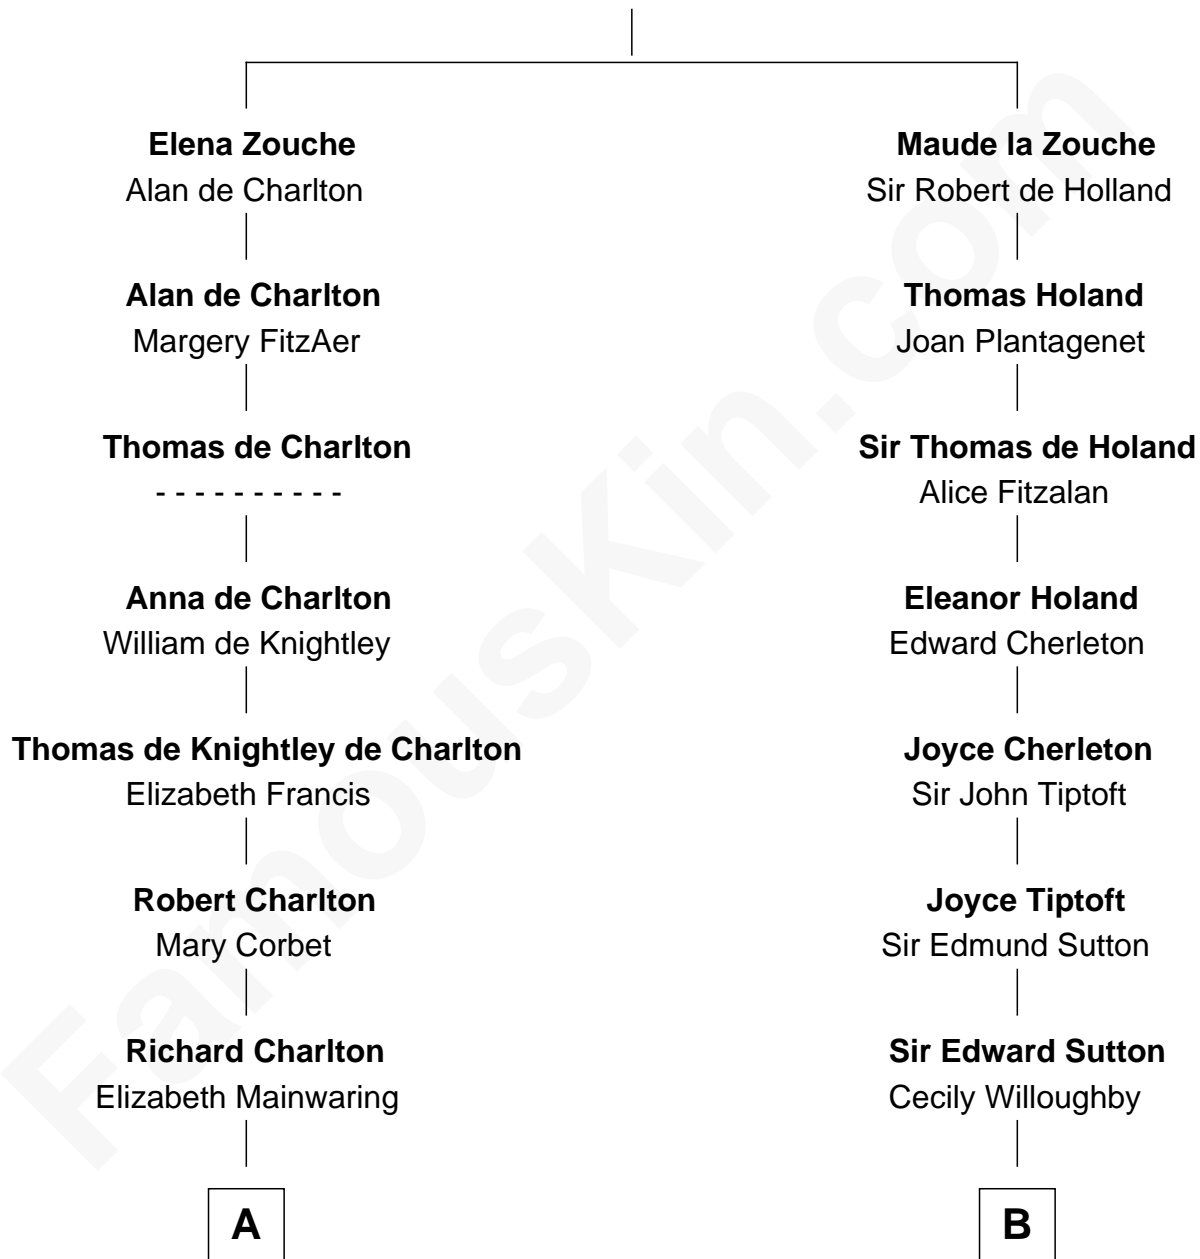

FamousKin.com

Relationship Chart of

Peter Bulkeley

(1582/3 - 1658/9) Susan & Ellen passenger 1635

10th cousin 8 times removed of

Seth Low

Mayor of New York City President of Columbia University

Sir Alan la Zouche
Eleanor de Segrave

C

Abiel Abbot Low

Ellen Almira Dow

Seth Low

Mayor of New York City President of Columbia University

FamousKin.com