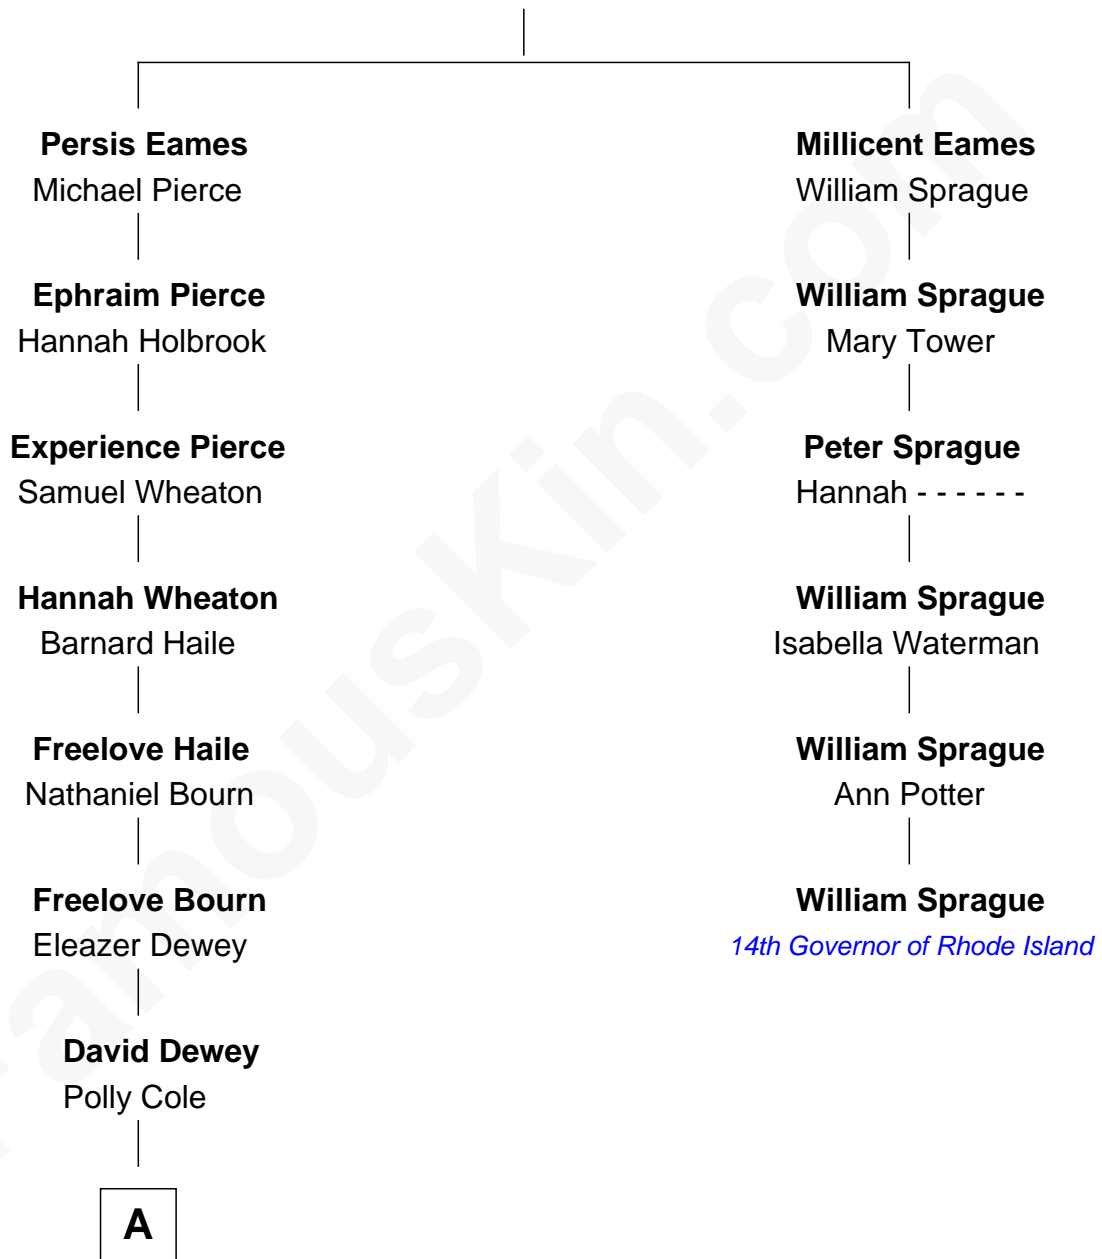

FamousKin.com

Relationship Chart of

Melvil Dewey

Inventor of the Dewey Decimal System

5th cousin 3 times removed of

William Sprague

14th Governor of Rhode Island

Anthony Eames

Margery - - - - -

A

—
Joel Dewey

Eliza Green

—
Melvil Dewey

Dewey Decimal System

FamousKin.com