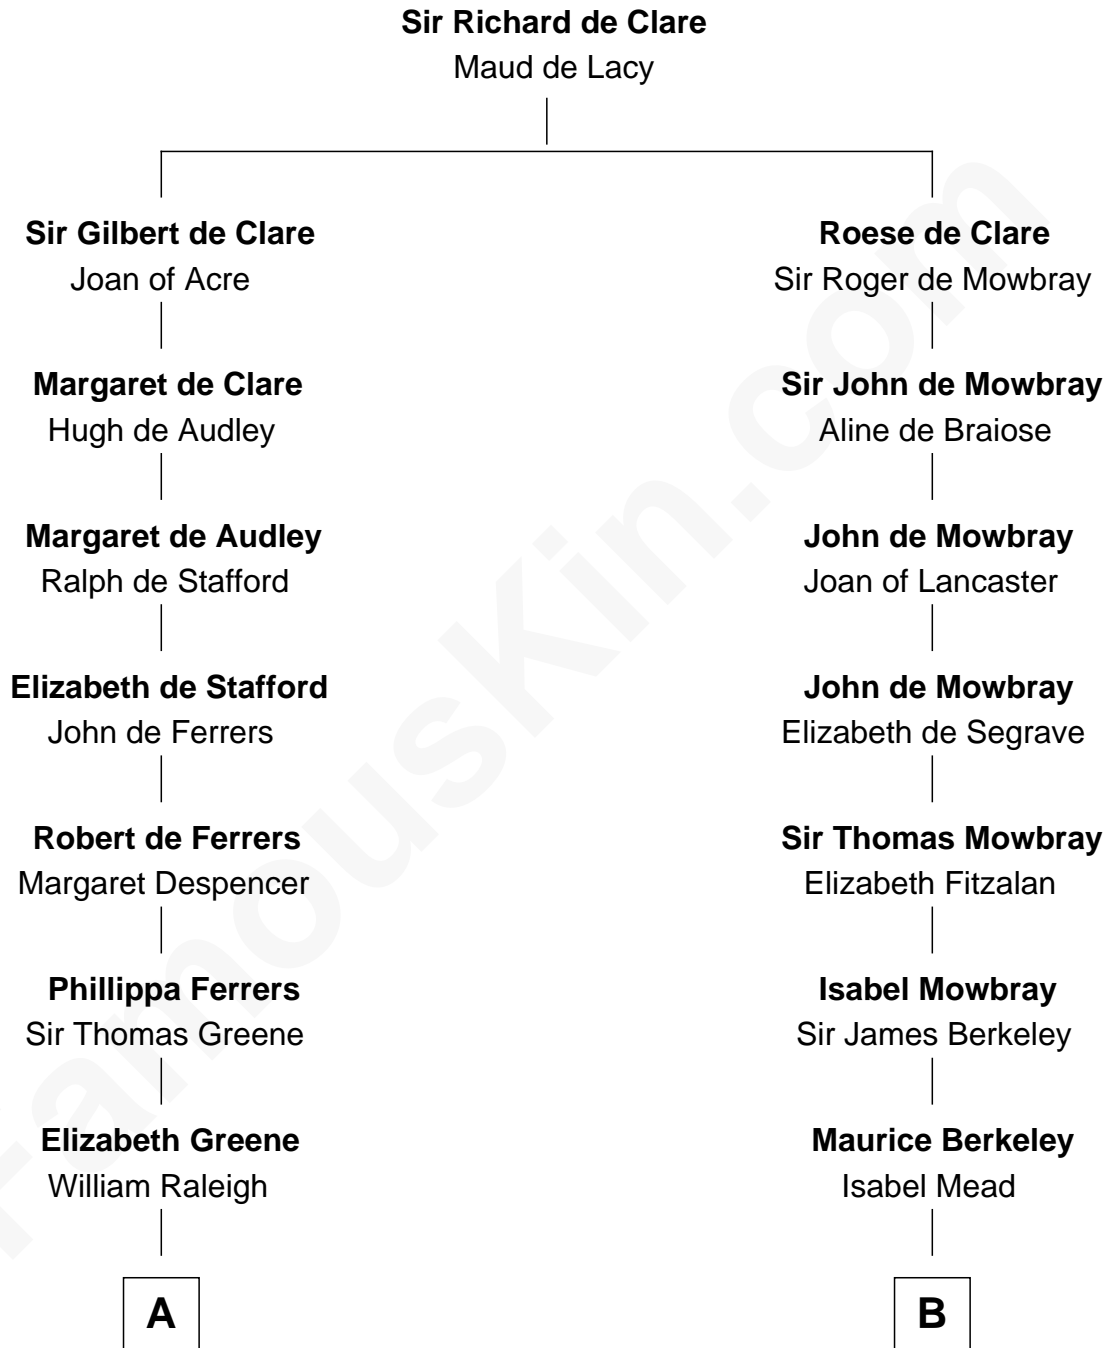

FamousKin.com

Relationship Chart of

Melvil Dewey

Inventor of the Dewey Decimal System

19th cousin 1 time removed of

Emma Eames

Opera Singer

C