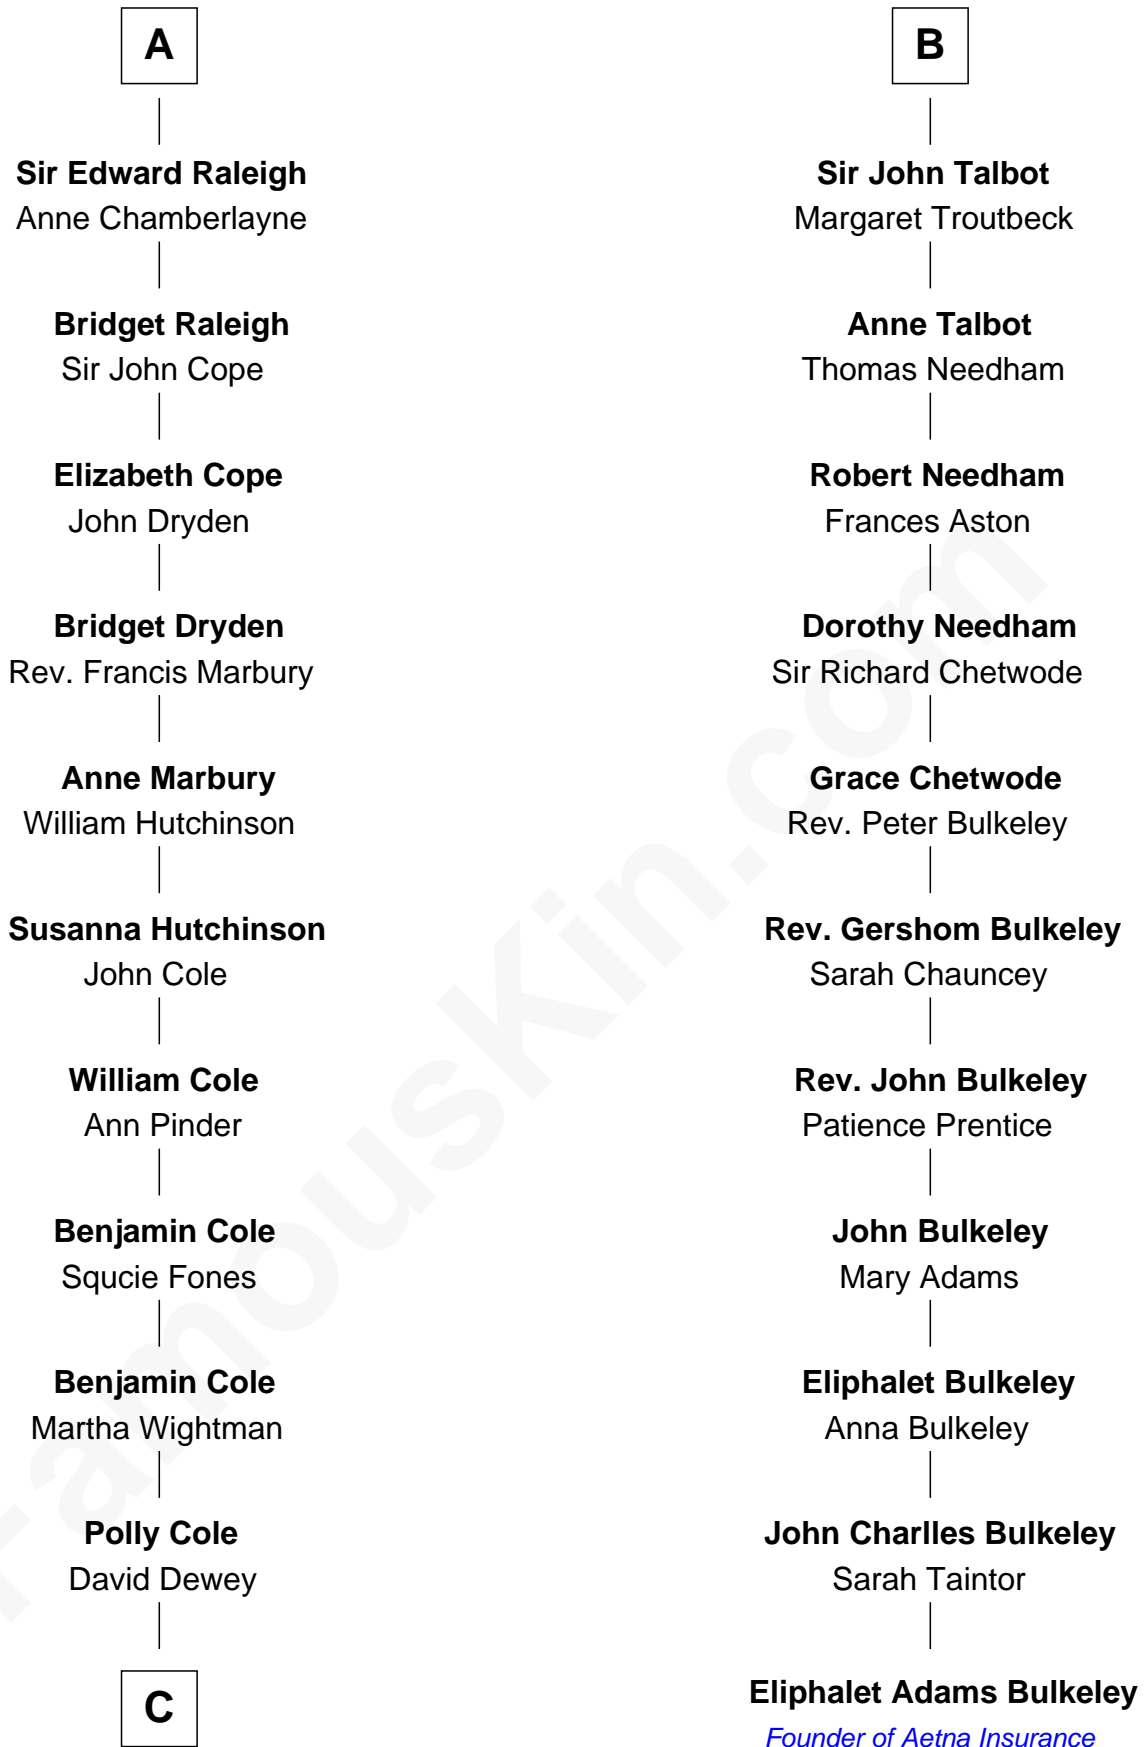

## Relationship Chart of

### Melvil Dewey

*Inventor of the Dewey Decimal System*

17th cousin 1 time removed of

### Eliphalet Adams Bulkeley

*Founder of Aetna Insurance*

**C**

—  
**Joel Dewey**

Eliza Green

—  
**Melvil Dewey**

*Dewey Decimal System*

FamousKin.com